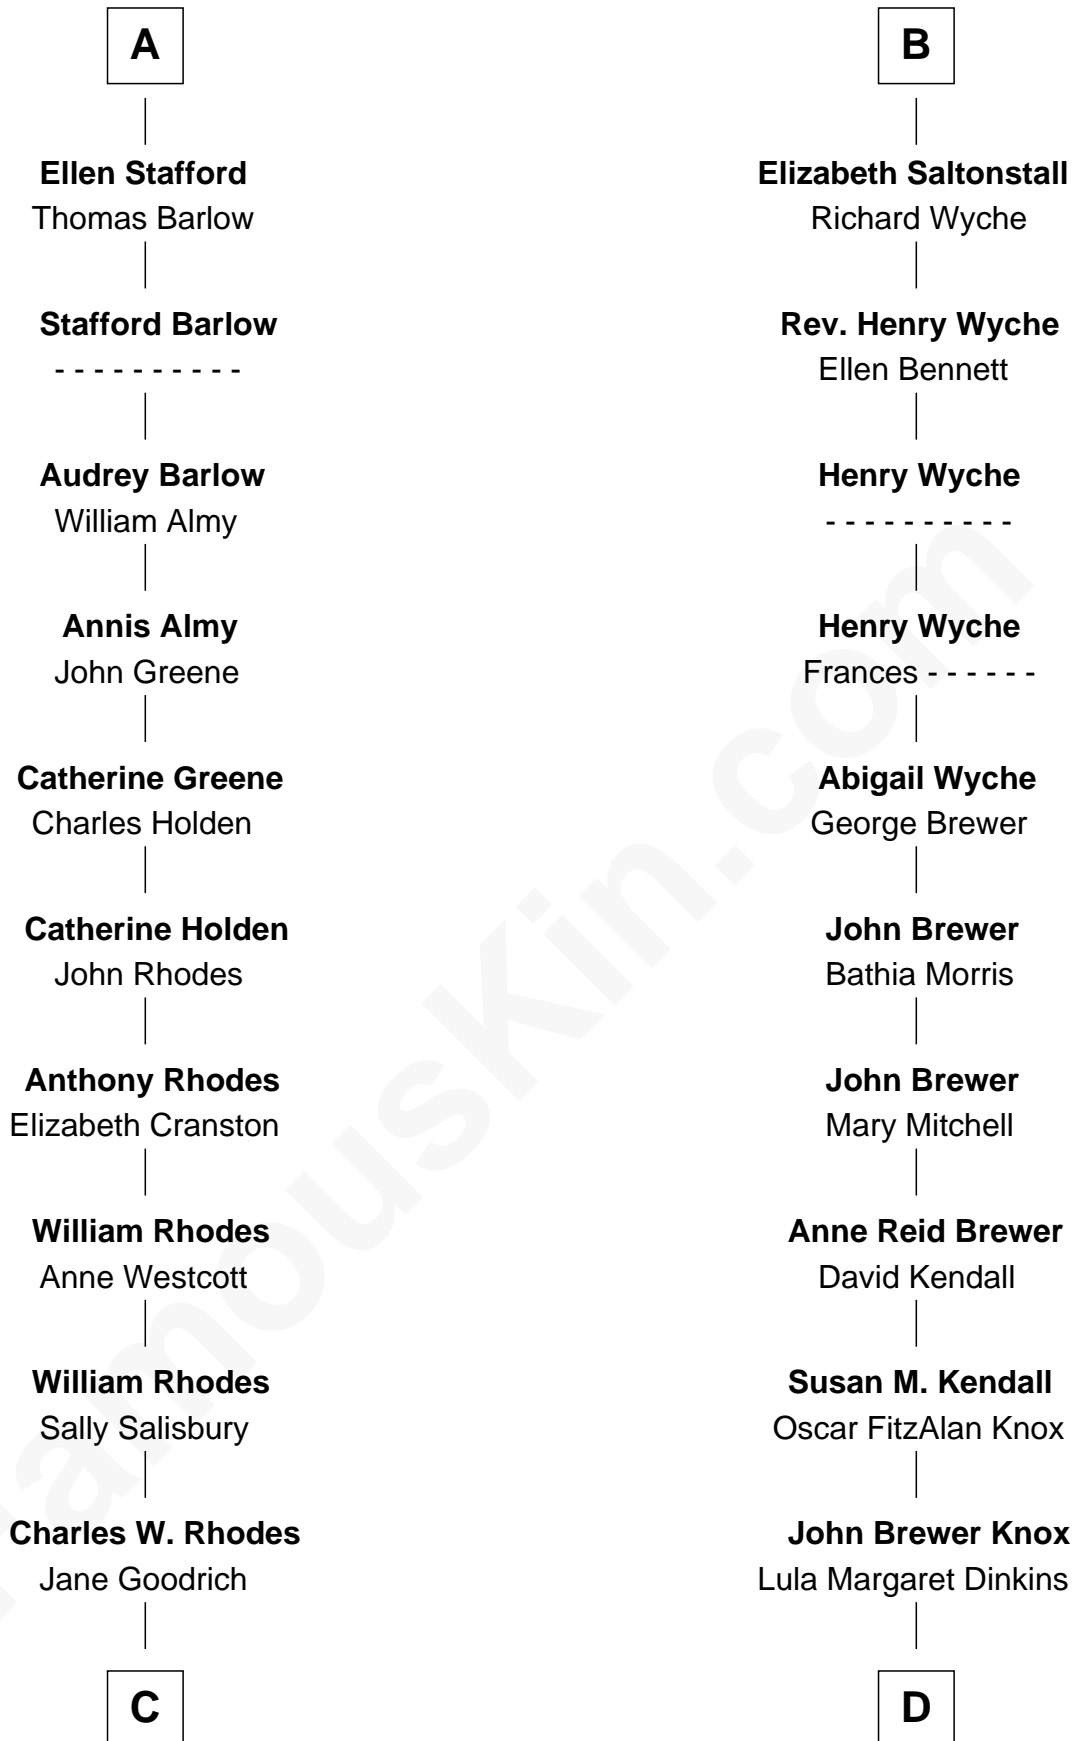

# FamousKin.com Relationship Chart of

**Sarah Palin**

*9th Governor of Alaska*

19th cousin 2 times removed of

**Truman Capote**

*Author of In Cold Blood*

## Sir Nicholas Poyntz

**C**

**Alma Miranda Rhodes**

James W. Heath

**Charles R. Heath**

Alice Adeline Oriel

**Charles Francis Heath**

Nellie Marie Brandt

**Charles Richard Heath**

Sarah Sheeran

**Sarah Palin**

*9th Governor of Alaska*

**D**

**Mabel Knox**

Archulus Persons

**Archulus Persons**