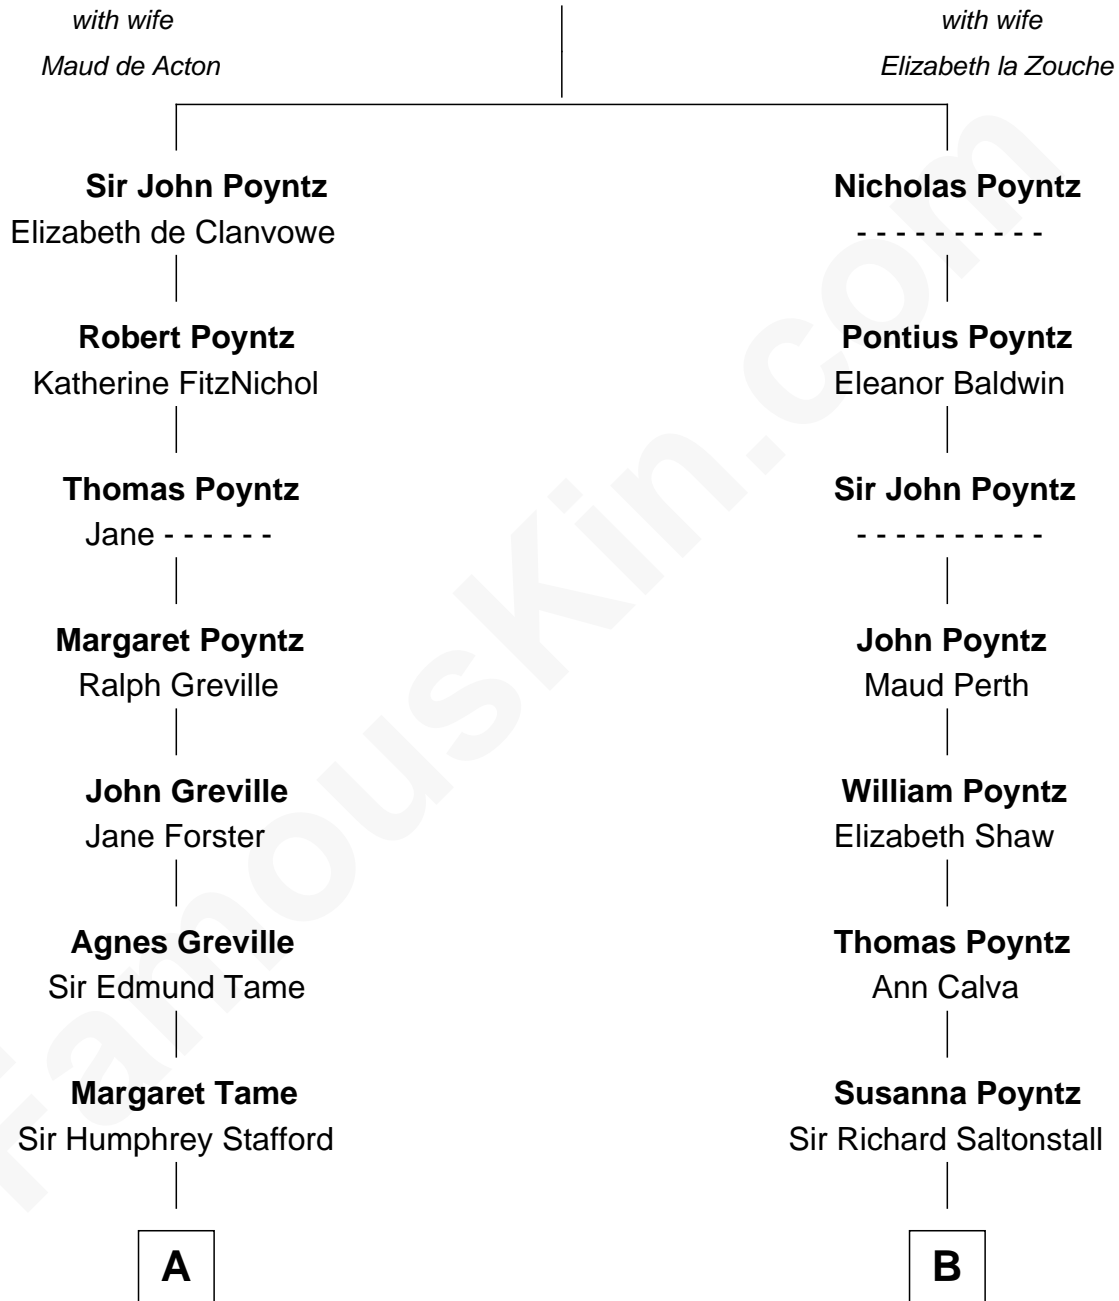

# FamousKin.com Relationship Chart of

**Sarah Palin**

*9th Governor of Alaska*

19th cousin 2 times removed of

**Truman Capote**

*Author of In Cold Blood*

## Sir Nicholas Poyntz

**C**

**Alma Miranda Rhodes**

James W. Heath

**Charles R. Heath**

Alice Adeline Oriel

**Charles Francis Heath**

Nellie Marie Brandt

**Charles Richard Heath**

Sarah Sheeran

**Sarah Palin**

*9th Governor of Alaska*

**D**

**Mabel Knox**

Archulus Persons

**Archulus Persons**