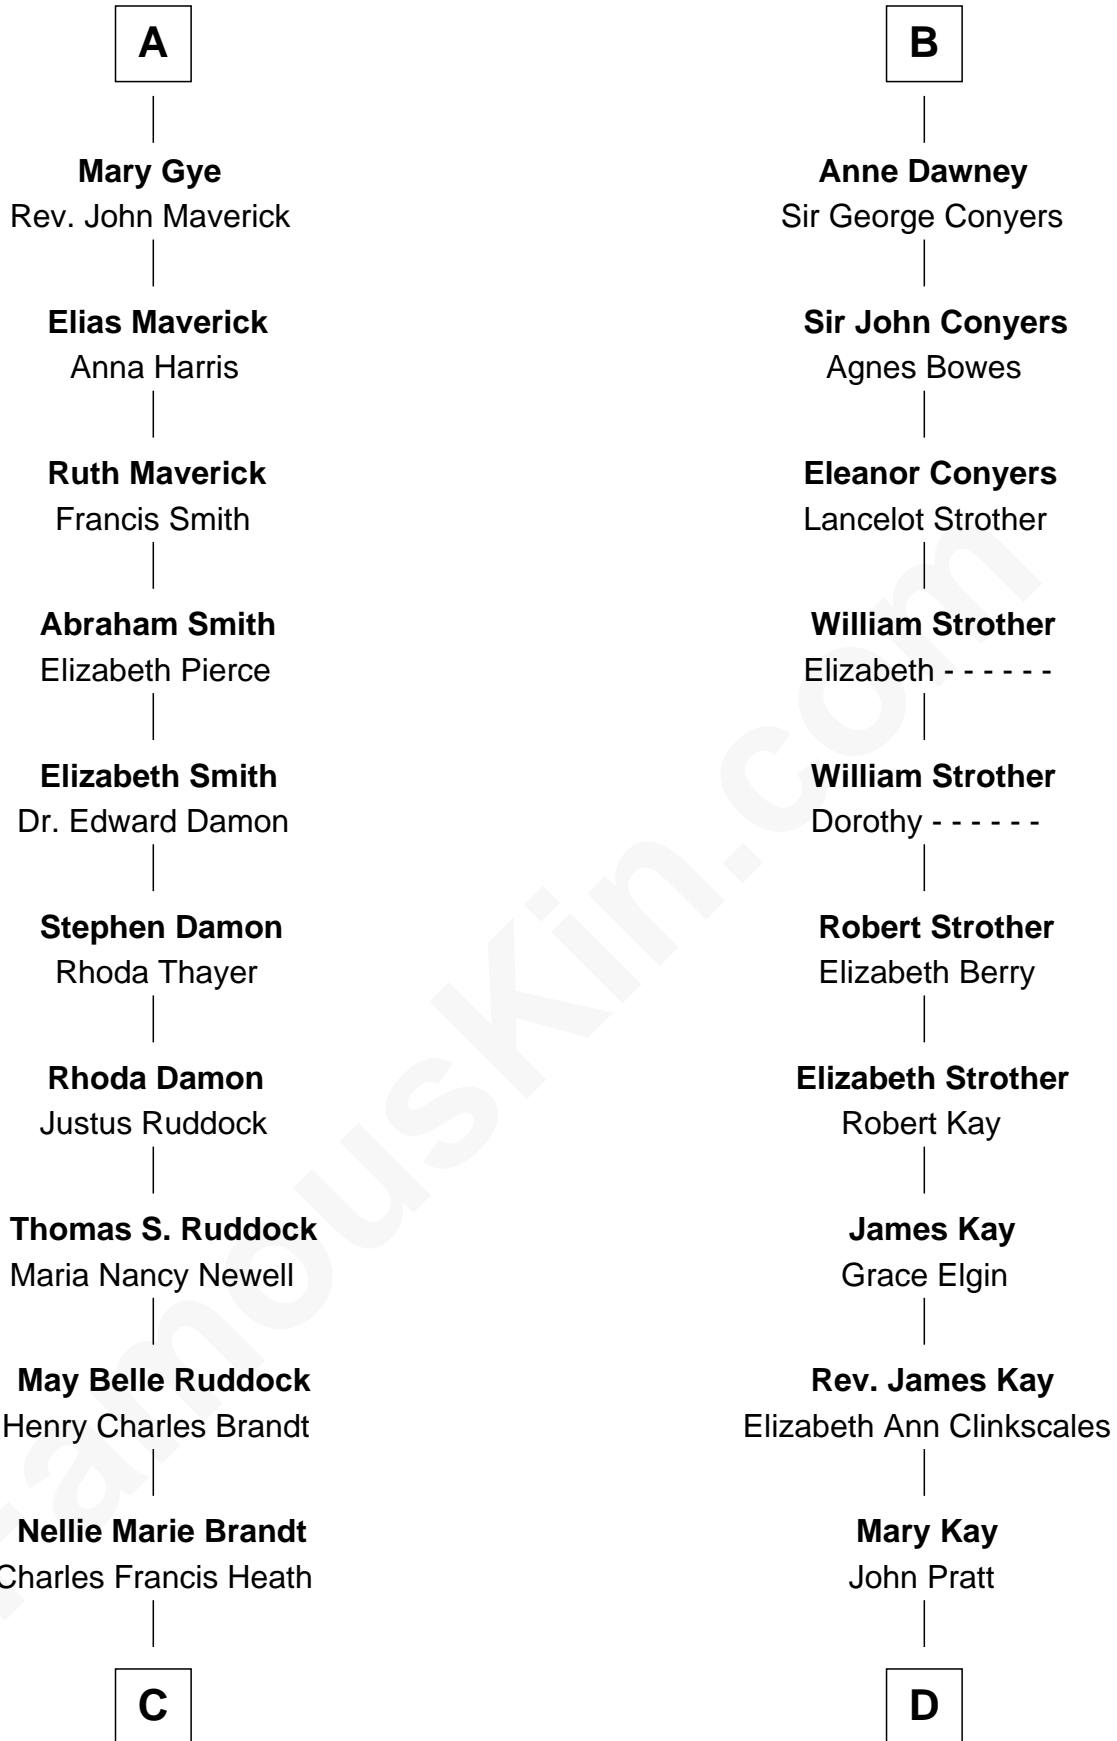

FamousKin.com Relationship Chart of

Sarah Palin

9th Governor of Alaska

18th cousin 2 times removed of

Jimmy Carter

39th U.S. President

Richard Fitzalan
Eleanor Plantagenet

John Fitzalan
Eleanor Maltravers

Joan Fitzalan
Humphrey de Bohun

Joan Fitzalan
Sir William Echyngham

Eleanor de Bohun
Sir Thomas Plantagenet

Joan Echyngham
Sir John Bayntun

Anne Plantagenet
Sir William Bouchier

Henry Bayntun

Sir John Bouchier
Margaret Berners

Jane Bayntun
Thomas Prowse

Joan Bouchier
Sir Henry Neville

Mary Prowse
John Gye

Sir Richard Neville
Anne Stafford

Robert Gye
Grace Dowrish

Dorothy Neville
Sir John Dawney

A

B

FamousKin.com