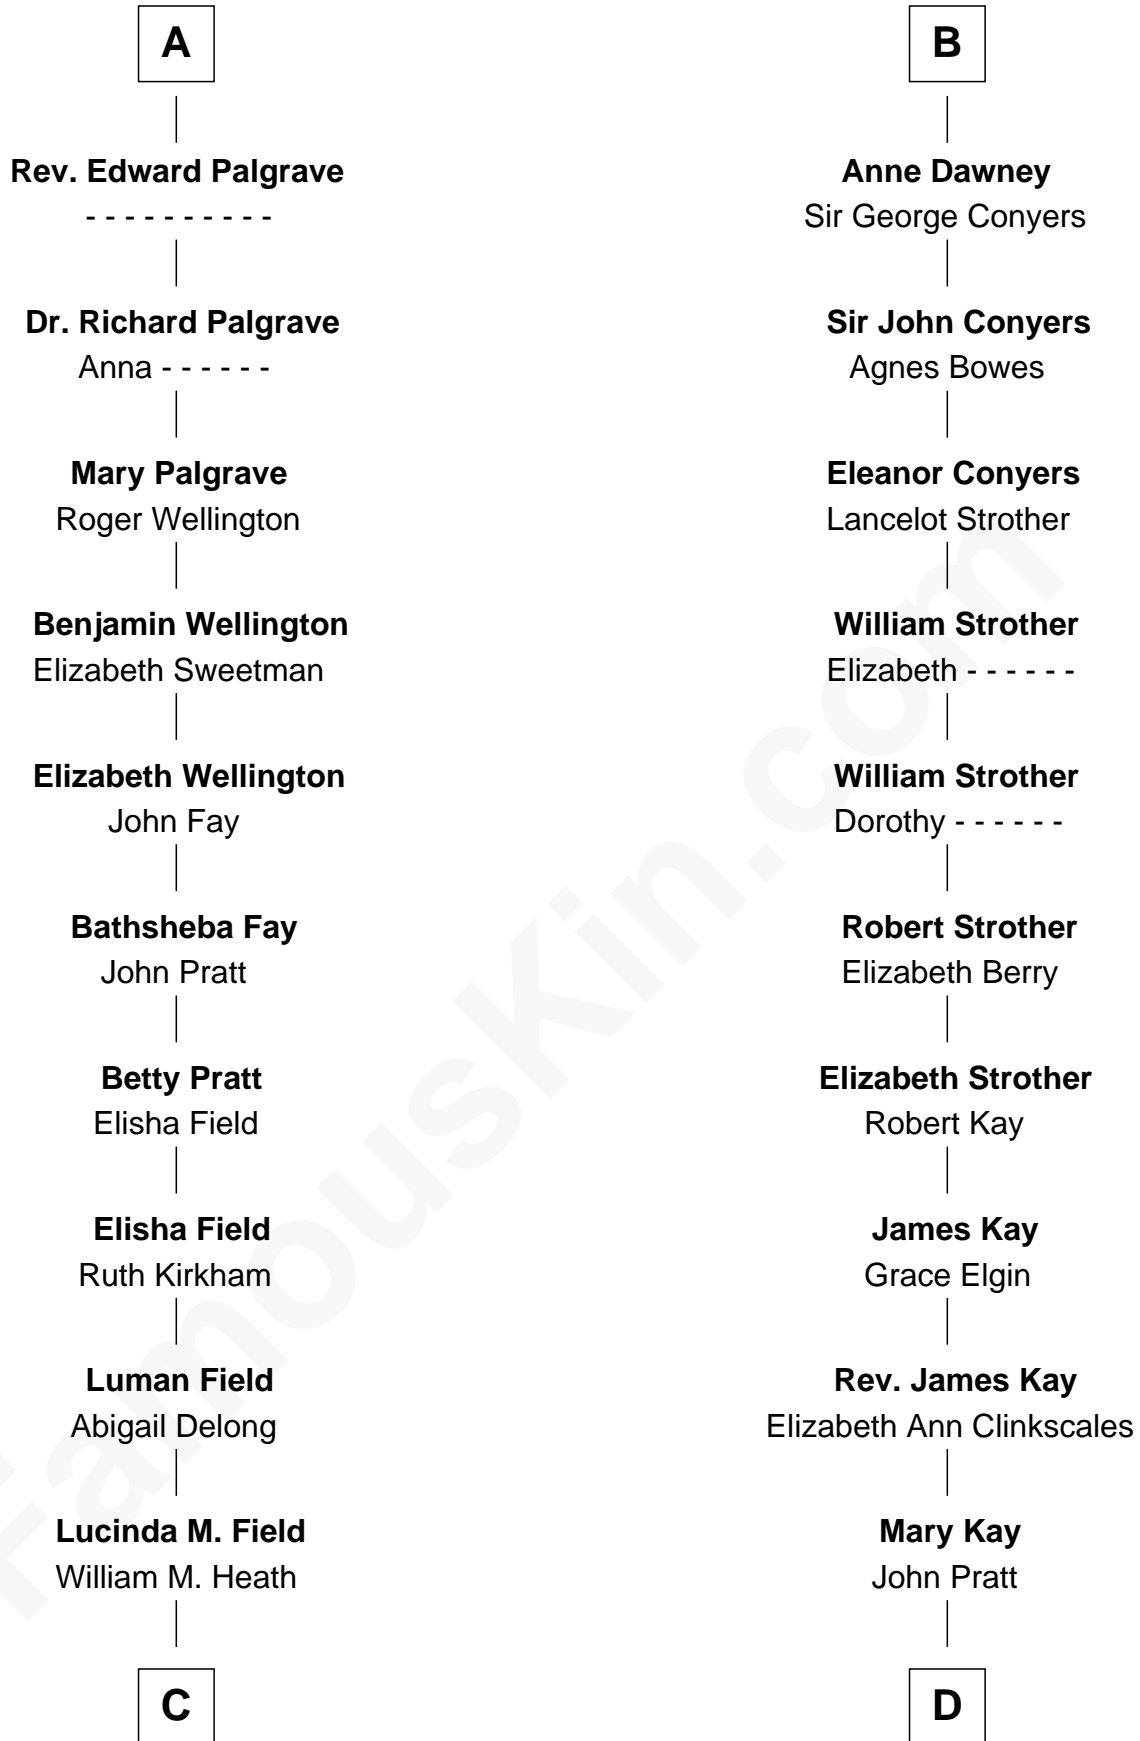

FamousKin.com Relationship Chart of

Sarah Palin

9th Governor of Alaska

20th cousin 1 time removed of

Jimmy Carter

39th U.S. President

Sir William de Bohun
Elizabeth de Badlesmere

Elizabeth de Bohun
Sir Richard Fitzalan

Elizabeth Fitzalan
Sir Robert Goushill

Elizabeth Goushill
Sir Robert Wingfield

Elizabeth Wingfield
Sir William Brandon

Eleanor Brandon
John Glemham

Anne Glemham
Henry Palgrave

Thomas Palgrave
Alice Gunton

A

Humphrey de Bohun
Joan Fitzalan

Eleanor de Bohun
Sir Thomas Plantagenet

Anne Plantagenet
Sir William Bouchier

Sir John Bouchier
Margaret Berners

Joan Bouchier
Sir Henry Neville

Sir Richard Neville
Anne Stafford

Dorothy Neville
Sir John Dawney

B

C

James W. Heath
Alma Miranda Rhodes

Charles R. Heath
Alice Adeline Oriel

Charles Francis Heath
Nellie Marie Brandt

Charles Richard Heath
Sarah Sheeran

Sarah Palin
9th Governor of Alaska