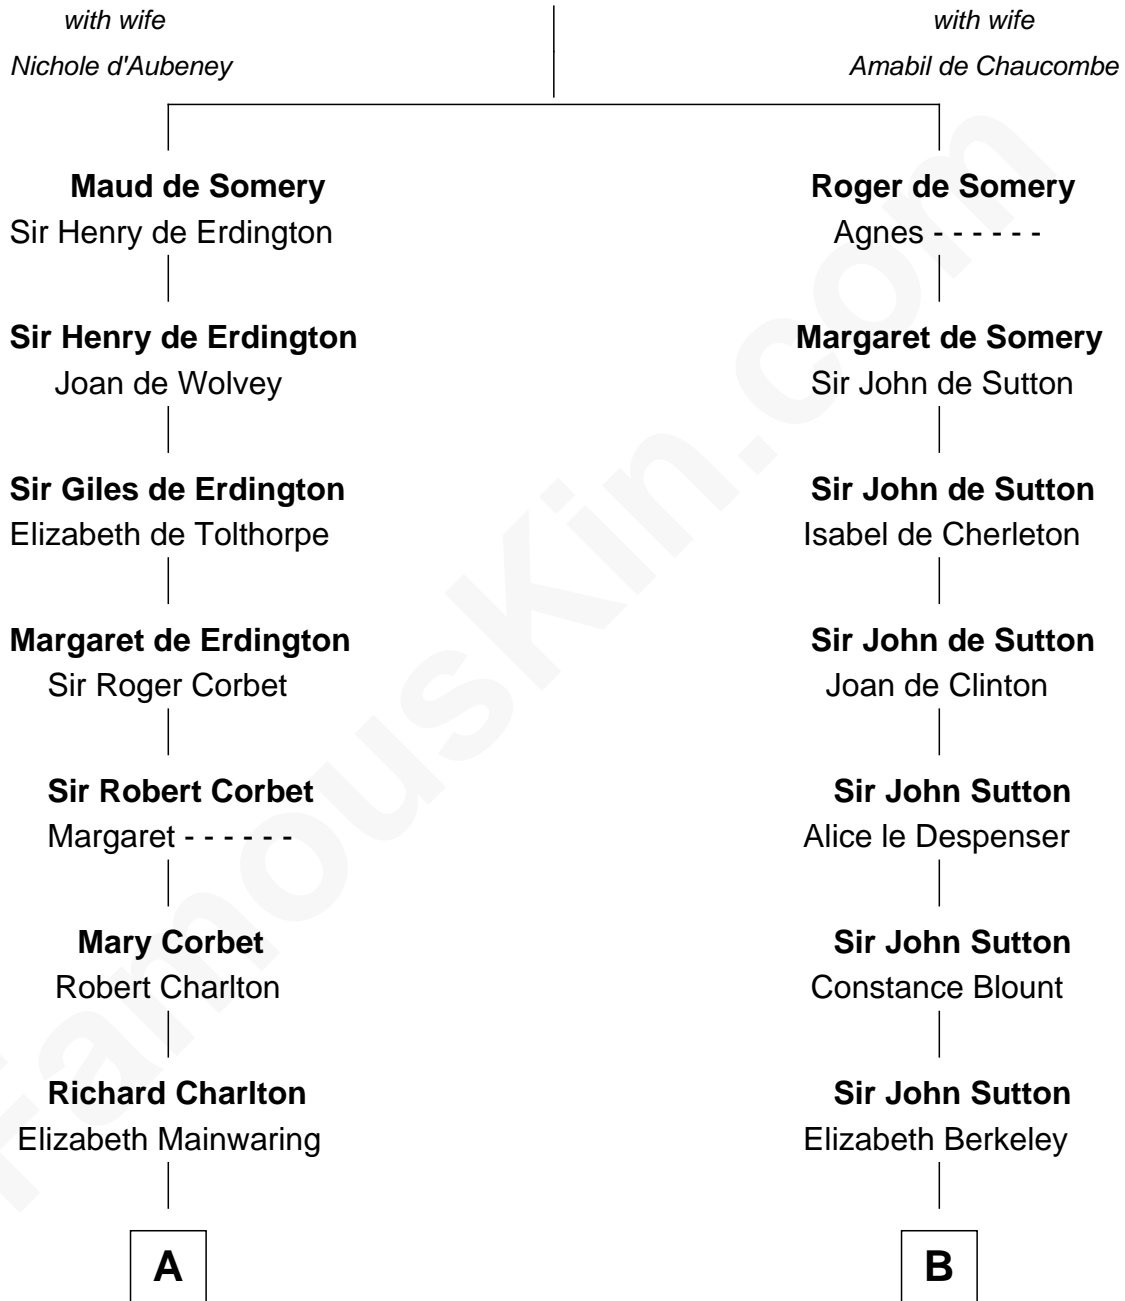

# FamousKin.com Relationship Chart of

**Sarah Palin**

*9th Governor of Alaska*

21st cousin of

**Sir Winston Churchill**

*Prime Minister of the United Kingdom*

## Sir Roger de Somery

**C**

**Thomas S. Ruddock**

Maria Nancy Newell

**May Belle Ruddock**

Henry Charles Brandt

**Nellie Marie Brandt**

Charles Francis Heath

**Charles Richard Heath**

Sarah Sheeran

**Sarah Palin**

*9th Governor of Alaska*

**D**

**Jane Paget**

George Stewart

**Jane Stewart**