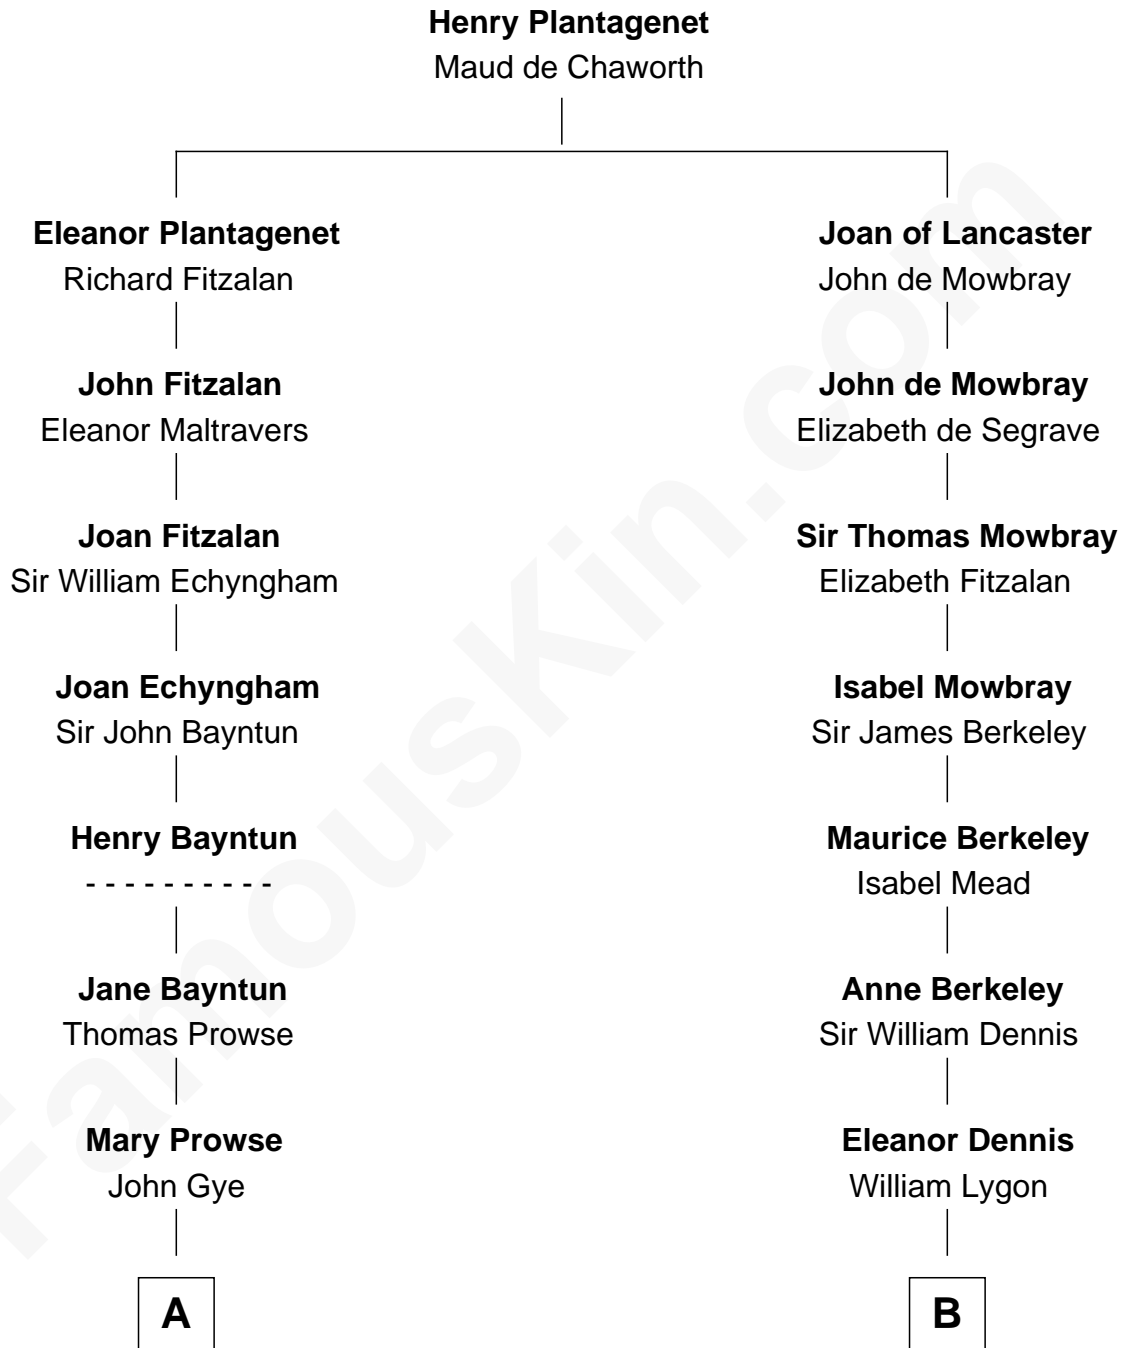

FamousKin.com

Relationship Chart of

Sarah Palin

9th Governor of Alaska

18th cousin 1 time removed of

Sir Winston Churchill

Prime Minister of the United Kingdom

C

Nellie Marie Brandt
Charles Francis Heath

Charles Richard Heath
Sarah Sheeran

Sarah Palin
9th Governor of Alaska

D

Randolph Henry Spencer-Churchill
Jeanette Jerome

Sir Winston Churchill
Prime Minister of the United Kingdom