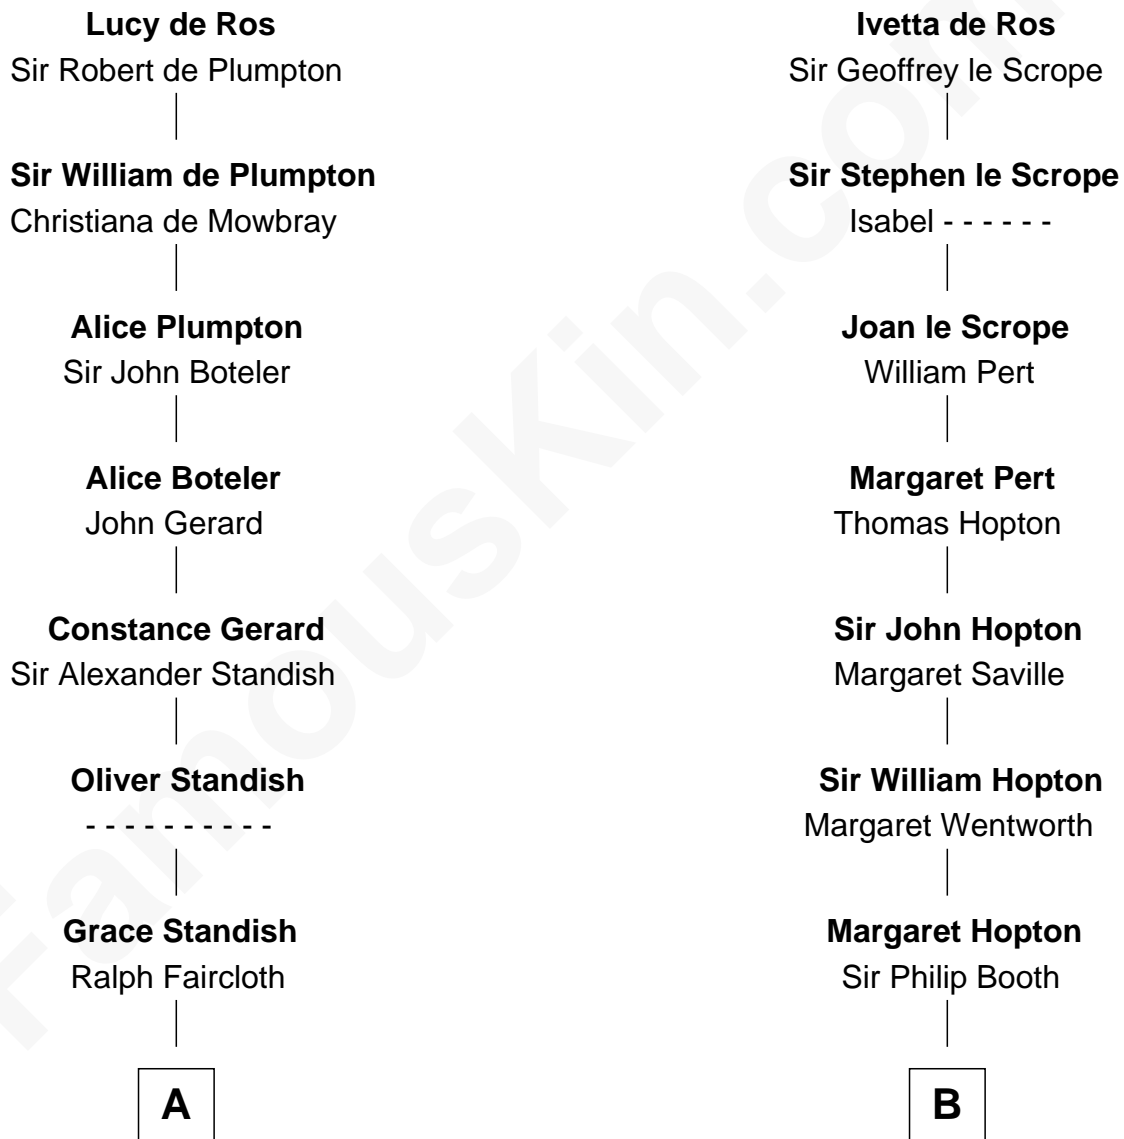

FamousKin.com Relationship Chart of

Sarah Palin

9th Governor of Alaska

21st cousin of

Sir Winston Churchill

Prime Minister of the United Kingdom

Sir William de Ros

Eustache Fitz Ralph

Sarah Sheeran

Sarah Palin

9th Governor of Alaska

D

George Spencer

Susan Stewart

Sir George Spencer-Churchill

Jane Stewart