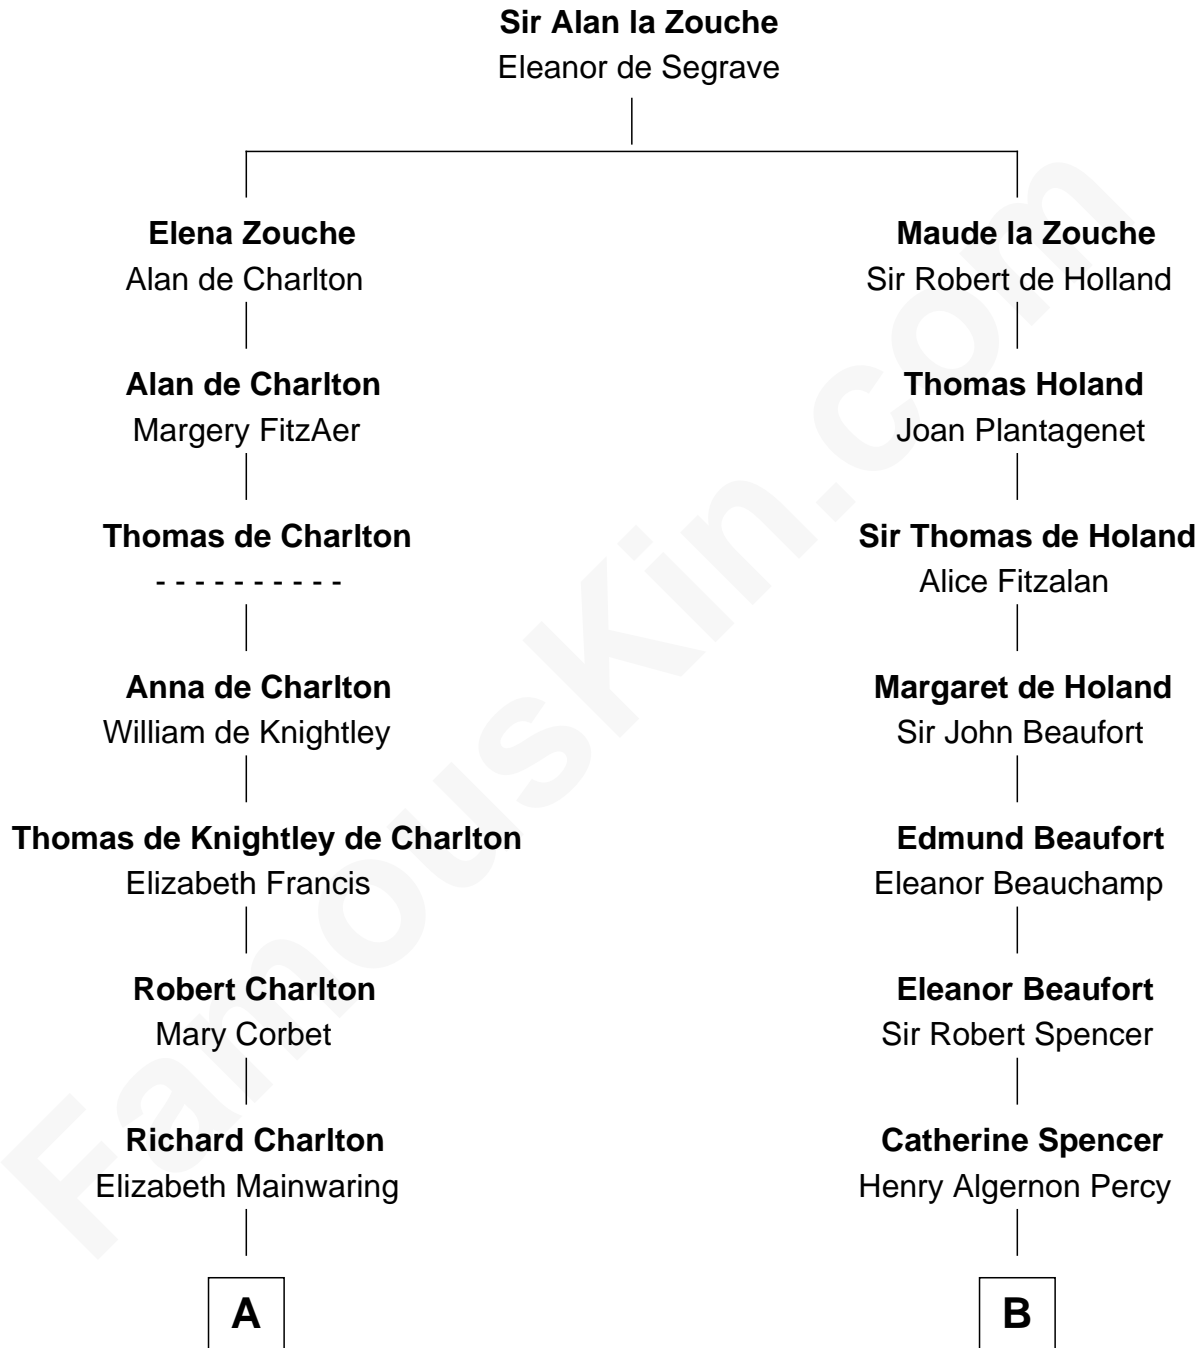

FamousKin.com

Relationship Chart of

Sarah Palin

9th Governor of Alaska

20th cousin 1 time removed of

Sir Winston Churchill

Prime Minister of the United Kingdom

C

Thomas S. Ruddock
Maria Nancy Newell

May Belle Ruddock
Henry Charles Brandt

Nellie Marie Brandt
Charles Francis Heath

Charles Richard Heath
Sarah Sheeran

Sarah Palin
9th Governor of Alaska

D

Sir George Spencer-Churchill
Jane Stewart