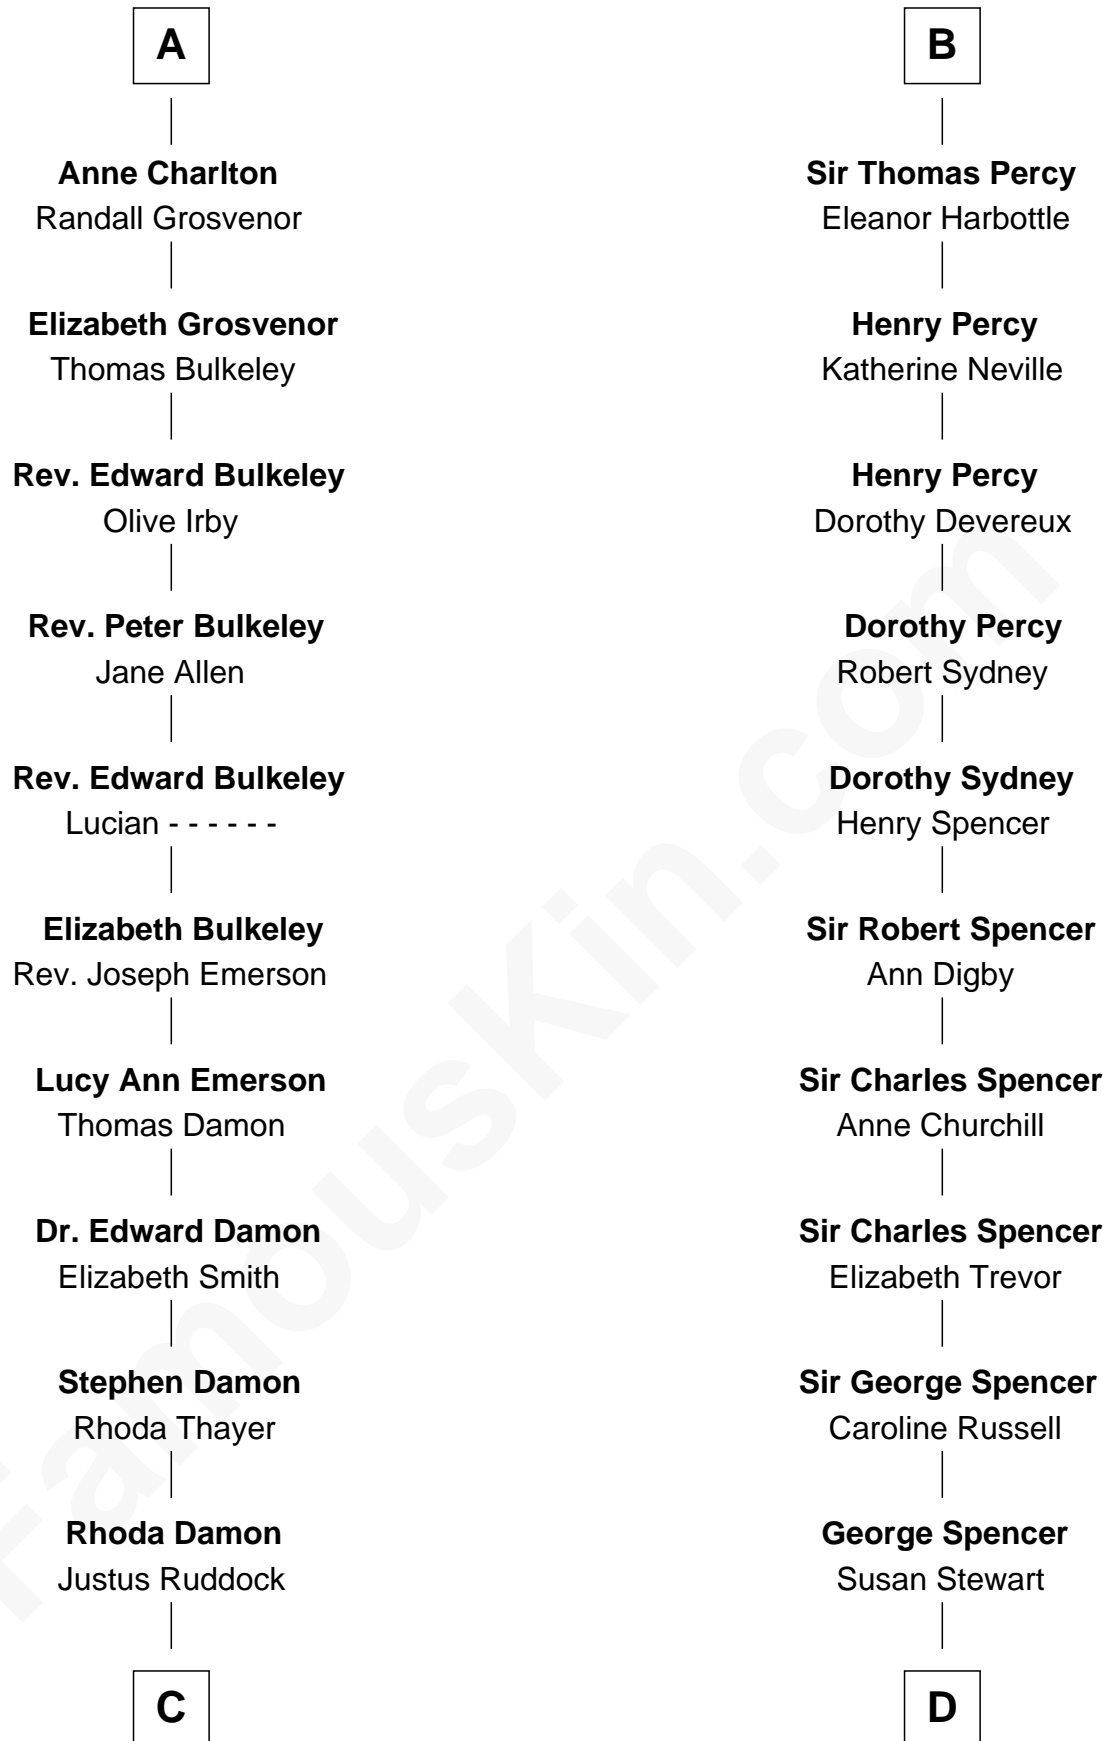

FamousKin.com

Relationship Chart of

Sarah Palin

9th Governor of Alaska

20th cousin 1 time removed of

Sir Winston Churchill

Prime Minister of the United Kingdom

C

Thomas S. Ruddock
Maria Nancy Newell

May Belle Ruddock
Henry Charles Brandt

Nellie Marie Brandt
Charles Francis Heath

Charles Richard Heath
Sarah Sheeran

Sarah Palin
9th Governor of Alaska

D

Sir George Spencer-Churchill
Jane Stewart