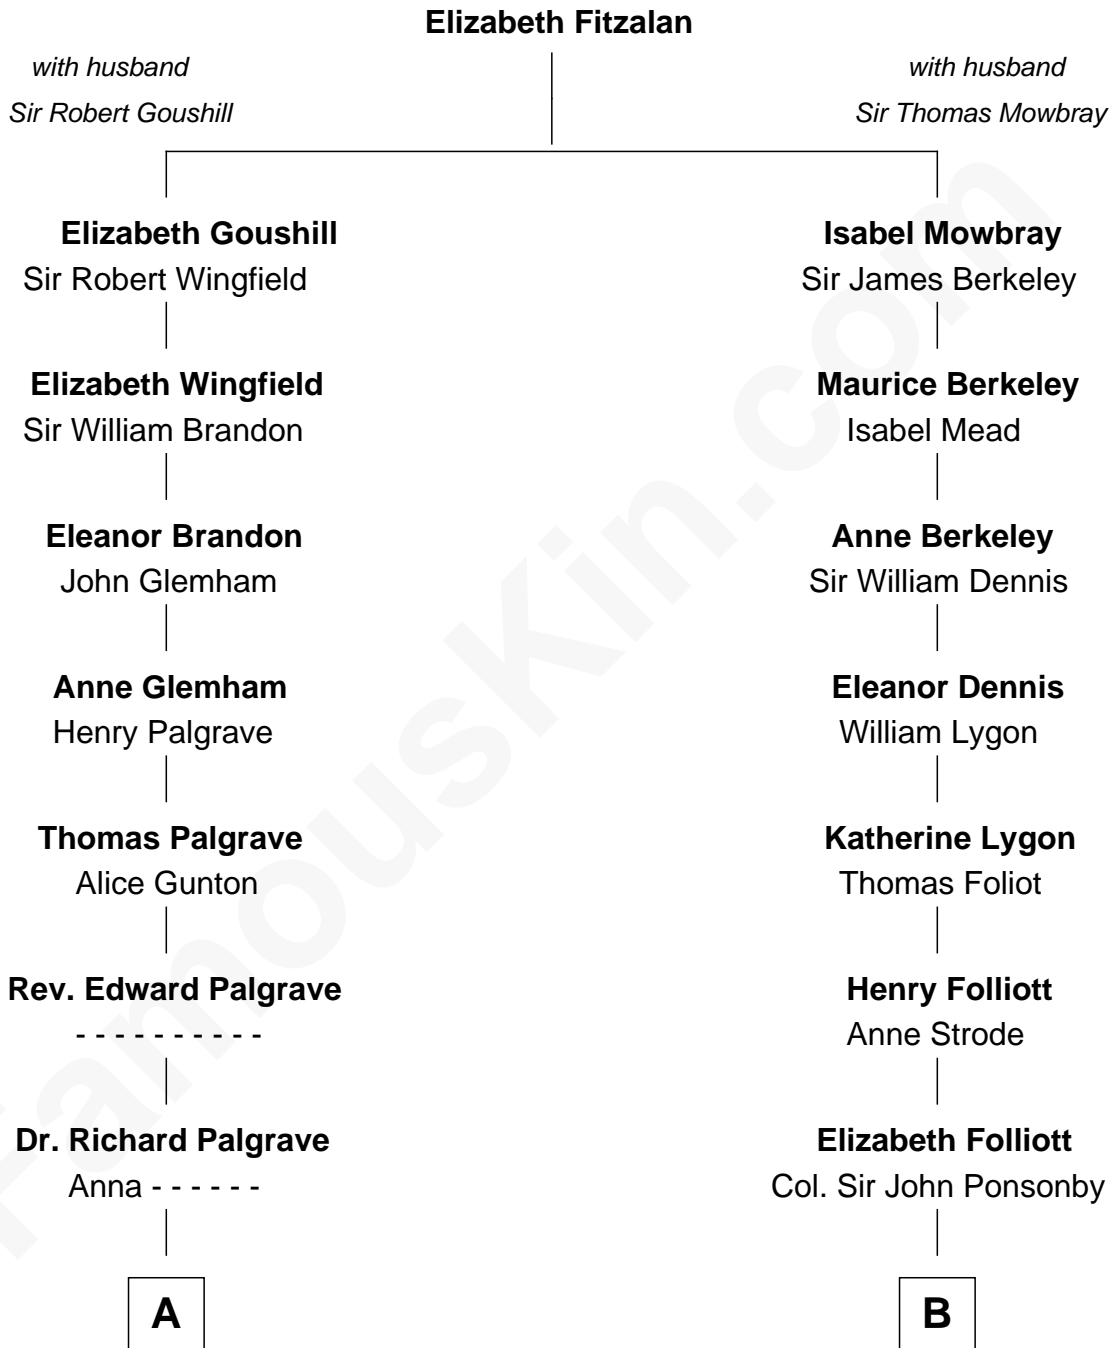

# FamousKin.com Relationship Chart of

**Sarah Palin**

*9th Governor of Alaska*

15th cousin 4 times removed of

**Sir Winston Churchill**

*Prime Minister of the United Kingdom*

**C**

—  
**Charles Francis Heath**

Nellie Marie Brandt

—  
**Charles Richard Heath**

Sarah Sheeran

—  
**Sarah Palin**

*9th Governor of Alaska*

FamousKin.com