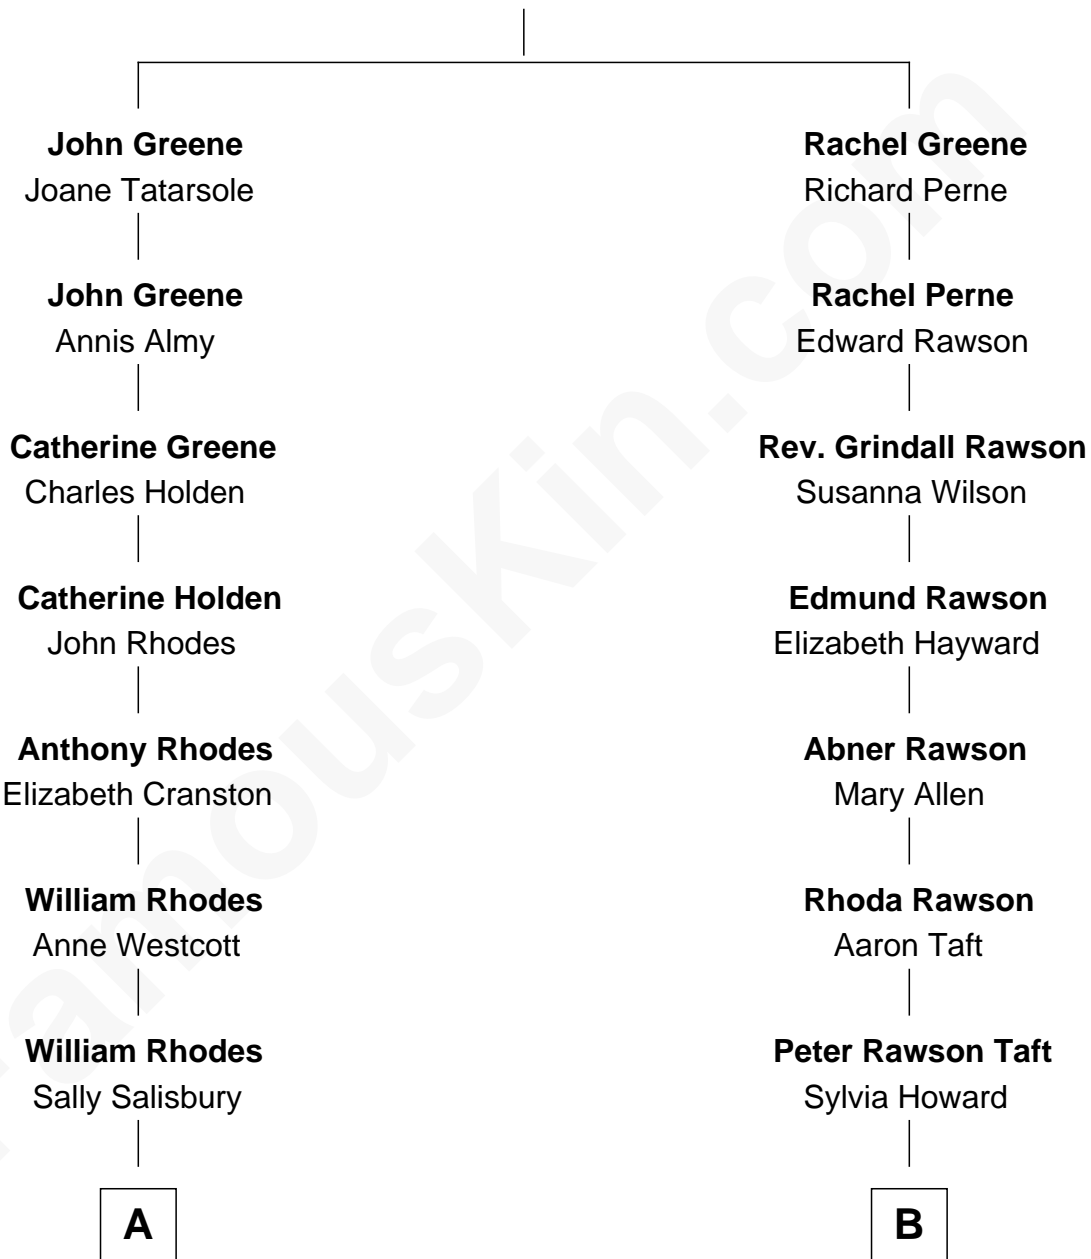

FamousKin.com Relationship Chart of

Sarah Palin

9th Governor of Alaska

8th cousin 4 times removed of

William Howard Taft

27th U.S. President

Richard Greene

Mary Hooker

A

Charles W. Rhodes

Jane Goodrich

Alma Miranda Rhodes

James W. Heath

Charles R. Heath

Alice Adeline Oriel

Charles Francis Heath

Nellie Marie Brandt

Charles Richard Heath

Sarah Sheeran

Sarah Palin

9th Governor of Alaska

B

Alphonso Taft

Louisa Maria Torrey