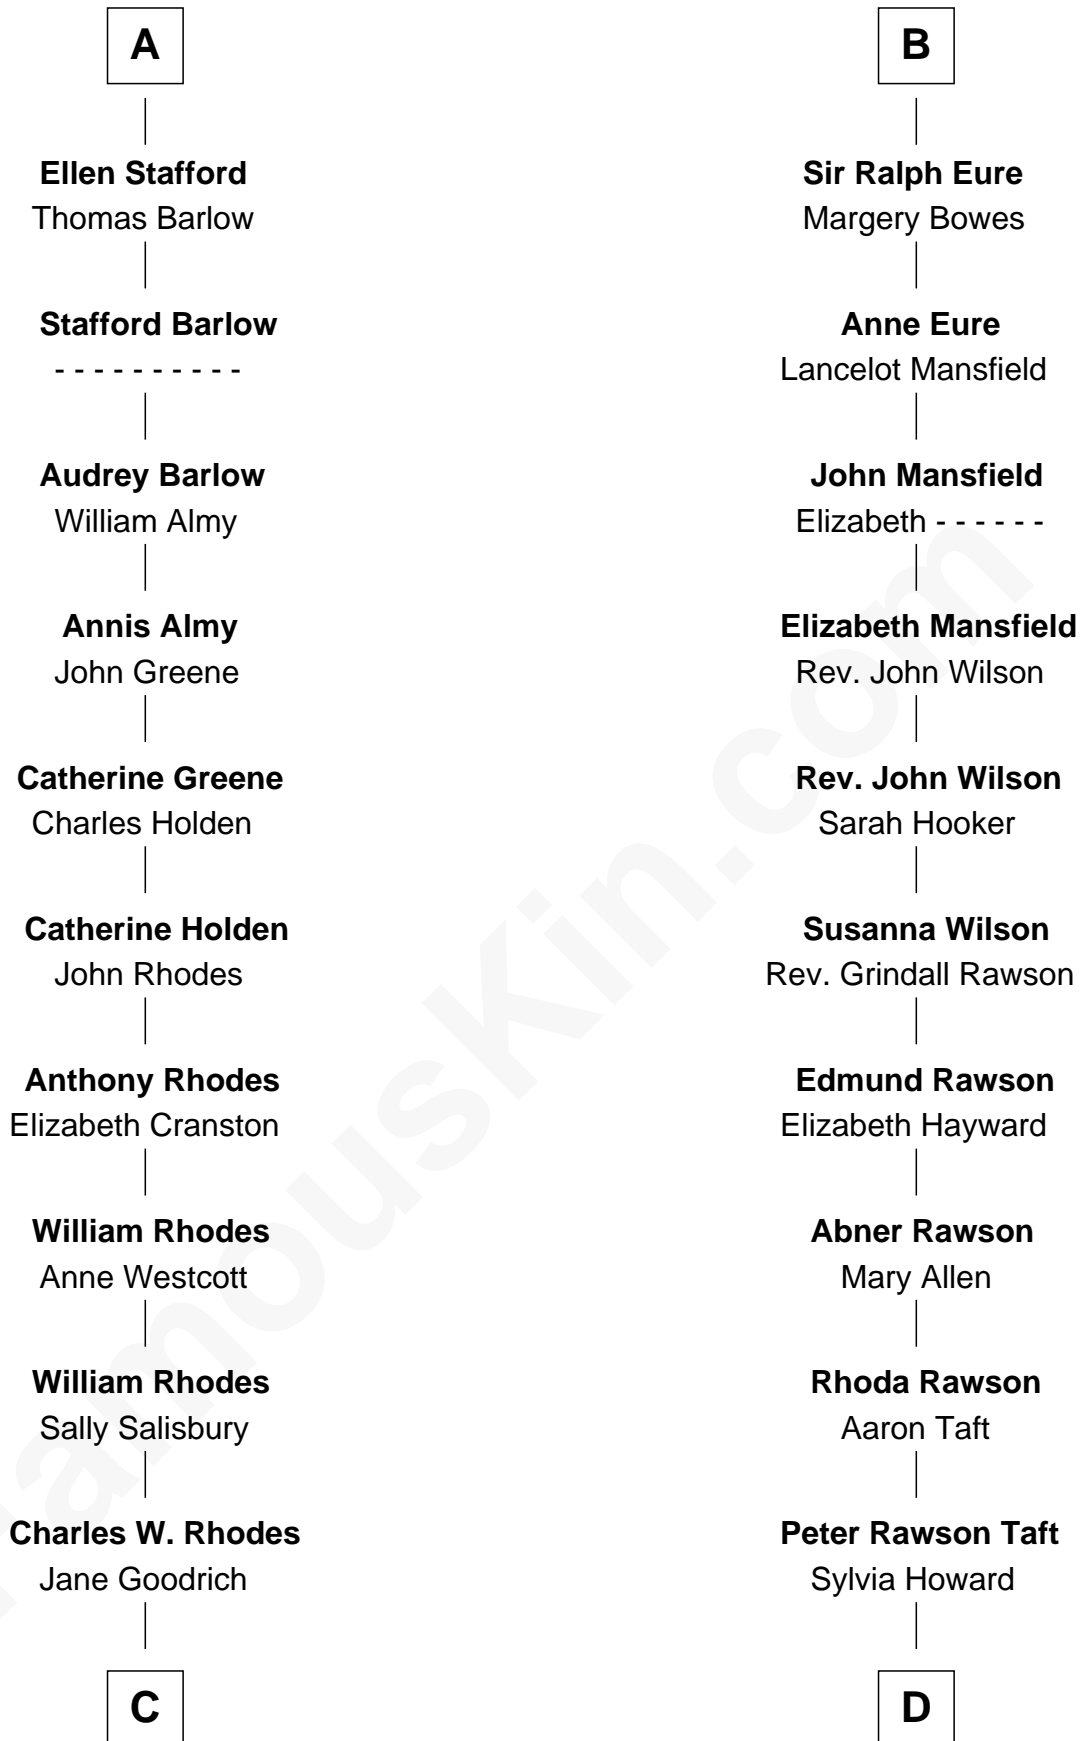

FamousKin.com

Relationship Chart of Sarah Palin

9th Governor of Alaska

18th cousin 3 times removed of

William Howard Taft

27th U.S. President

C

Alma Miranda Rhodes

James W. Heath

Charles R. Heath

Alice Adeline Oriel

Charles Francis Heath

Nellie Marie Brandt

Charles Richard Heath

Sarah Sheeran

Sarah Palin

9th Governor of Alaska

D

Alphonso Taft

Louisa Maria Torrey

William Howard Taft

27th U.S. President

FamousKin.com