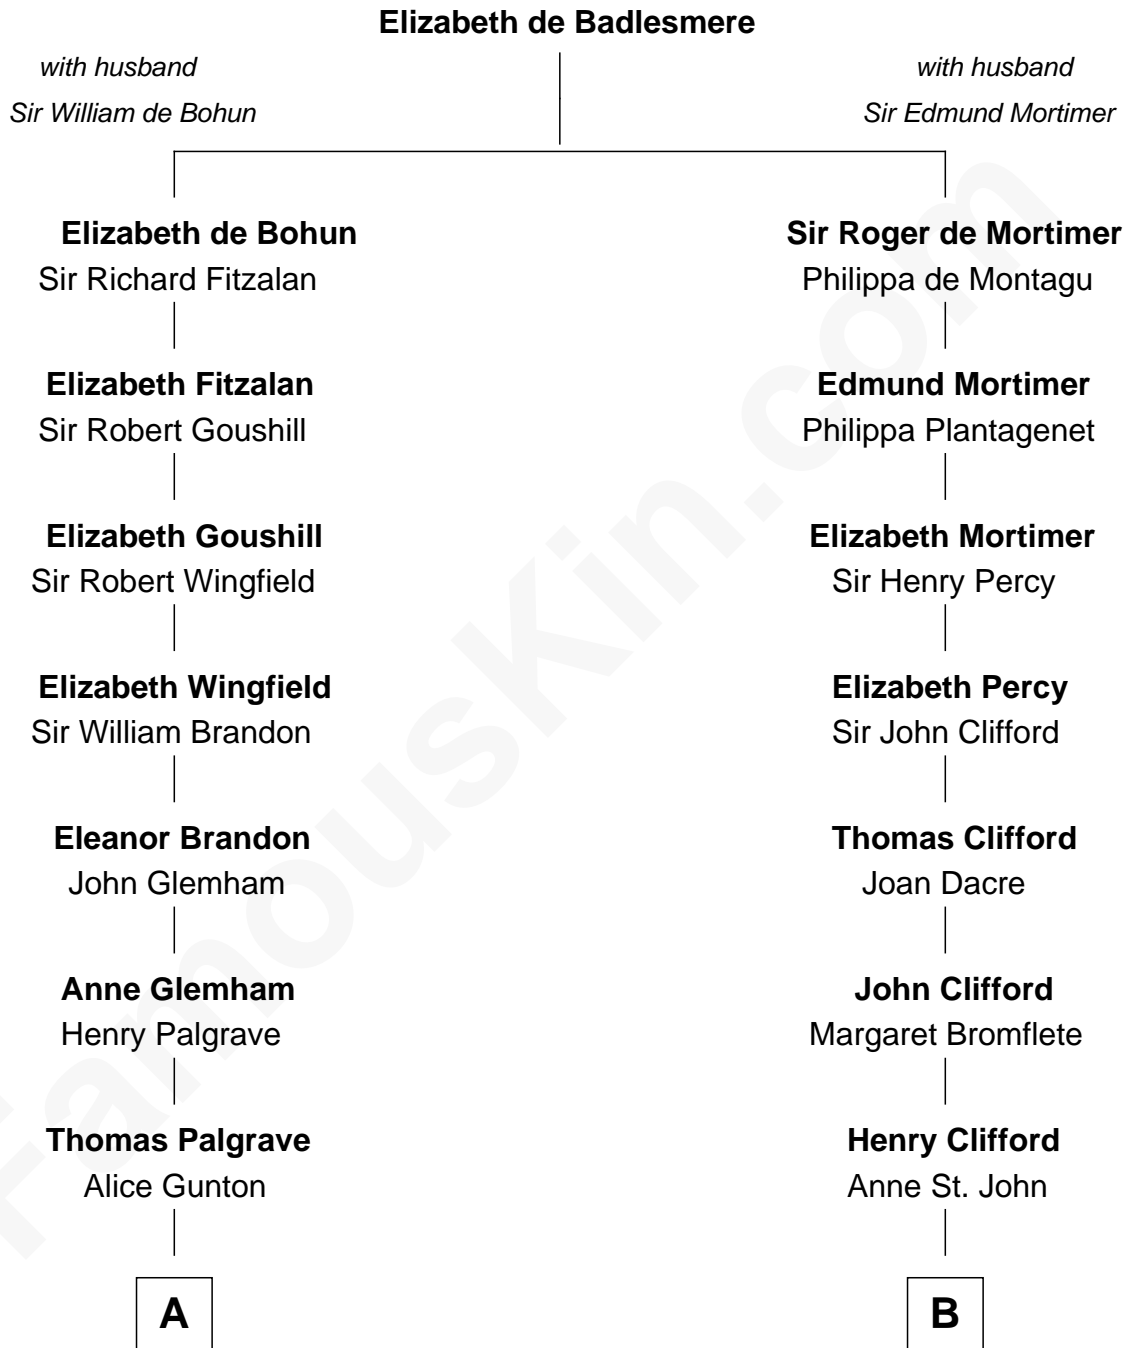

FamousKin.com Relationship Chart of

Sarah Palin

9th Governor of Alaska

19th cousin 2 times removed of

William Howard Taft

27th U.S. President

C

James W. Heath
Alma Miranda Rhodes

Charles R. Heath
Alice Adeline Oriel

Charles Francis Heath
Nellie Marie Brandt

Charles Richard Heath
Sarah Sheeran

Sarah Palin
9th Governor of Alaska

D

Peter Rawson Taft
Sylvia Howard

Alphonso Taft
Louisa Maria Torrey

William Howard Taft
27th U.S. President

FamousKin.com