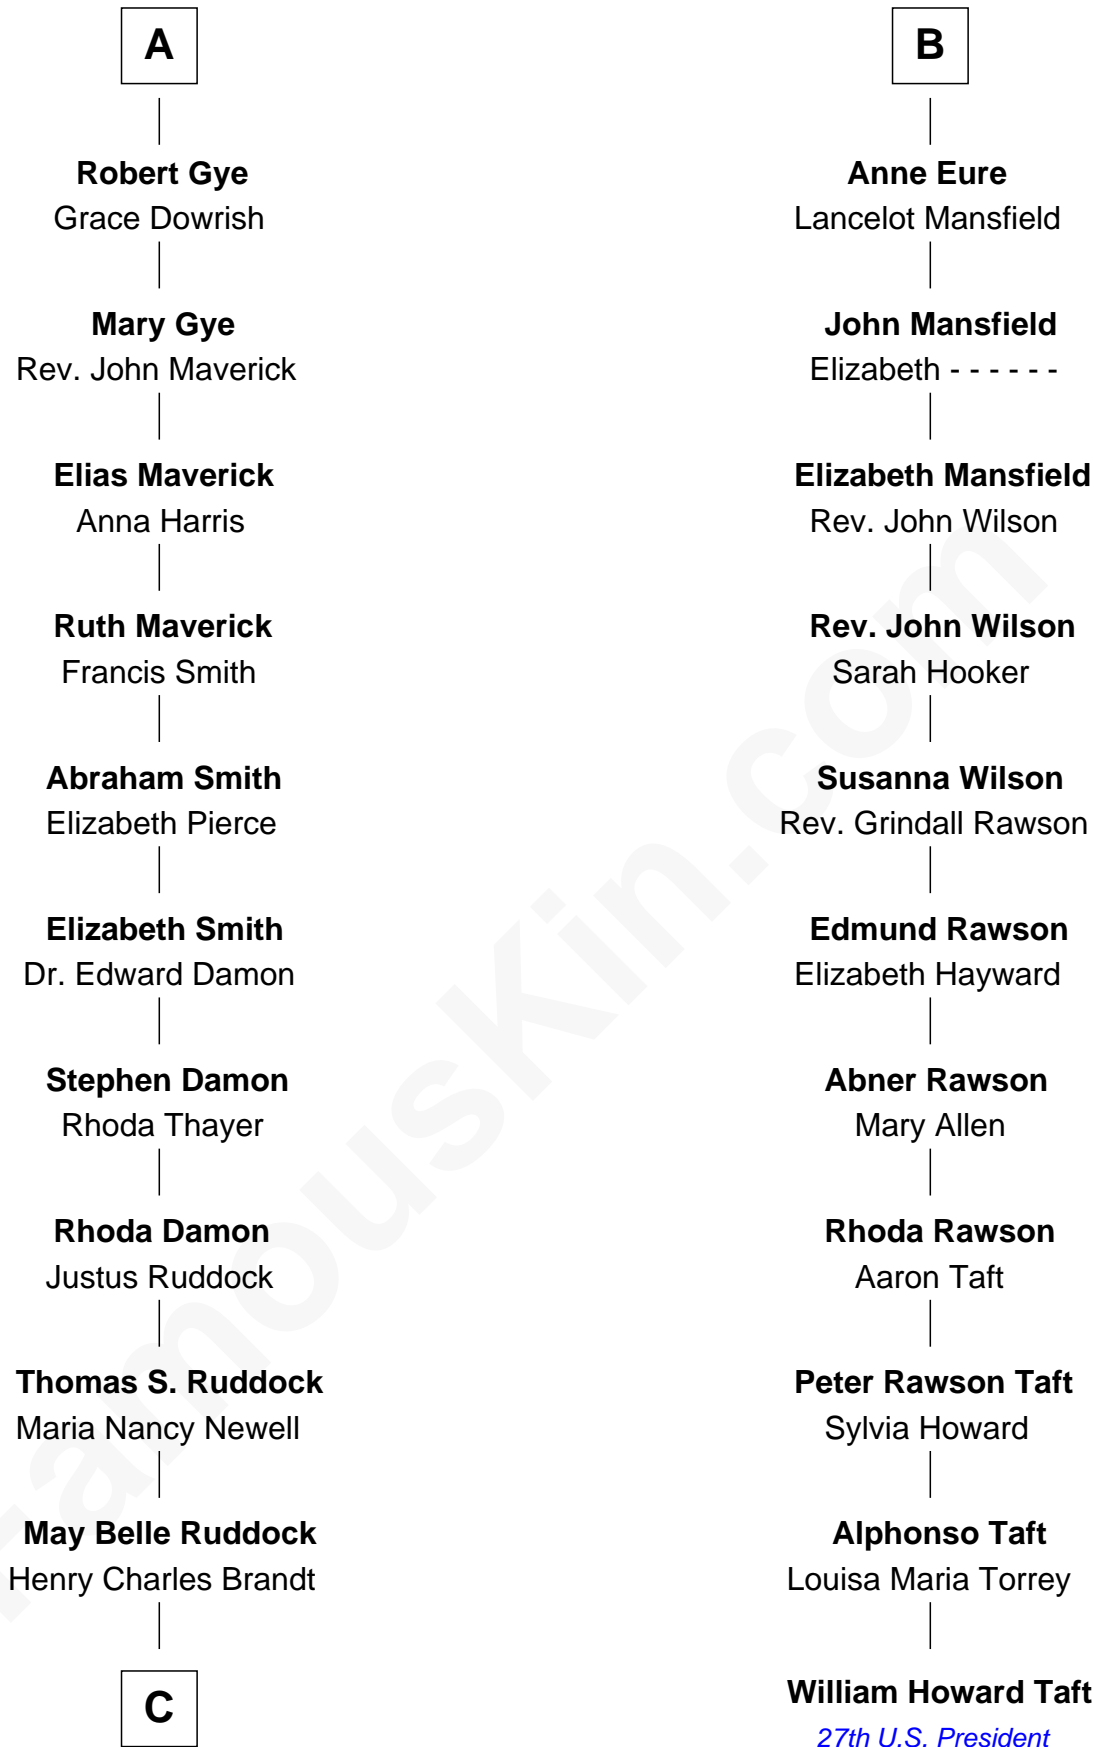

FamousKin.com

Relationship Chart of Sarah Palin

9th Governor of Alaska

17th cousin 2 times removed of

William Howard Taft

27th U.S. President

Edmund Fitzalan

Alice de Warenne

C

Nellie Marie Brandt
Charles Francis Heath

Charles Richard Heath
Sarah Sheeran

Sarah Palin
9th Governor of Alaska

FamousKin.com