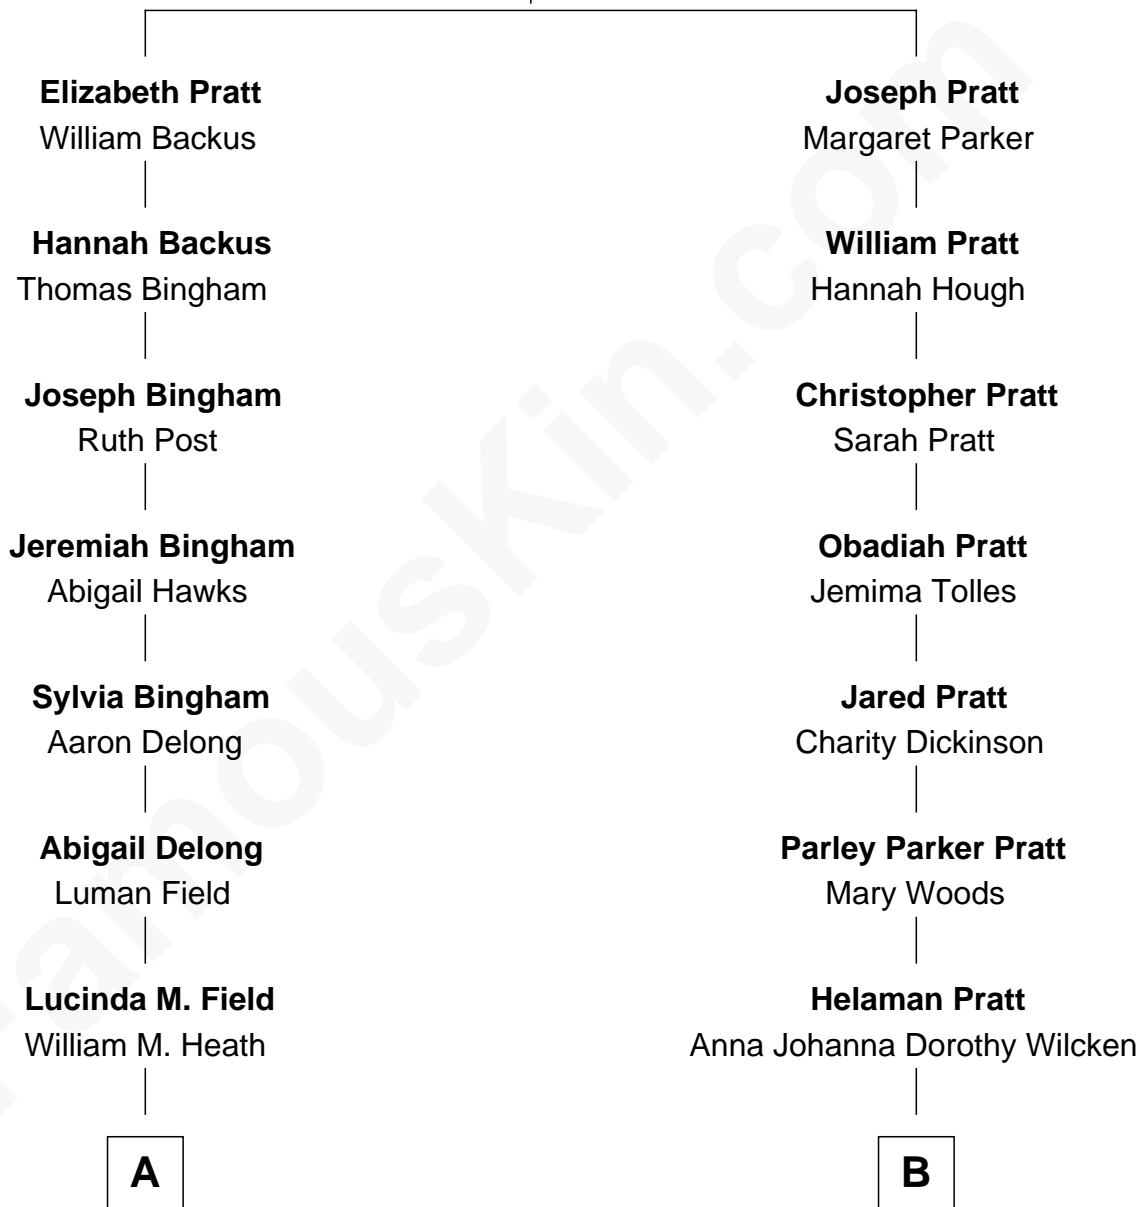

FamousKin.com Relationship Chart of

Sarah Palin

9th Governor of Alaska

8th cousin 3 times removed of

George Romney

43rd Governor of Michigan

William Pratt
Elizabeth Clark

A

James W. Heath
Alma Miranda Rhodes

Charles R. Heath
Alice Adeline Oriel

Charles Francis Heath
Nellie Marie Brandt

Charles Richard Heath
Sarah Sheeran

Sarah Palin
9th Governor of Alaska

B

Anna Amelia Pratt
Gaskell Samuel Romney

George Romney
43rd Governor of Michigan

FamousKin.com