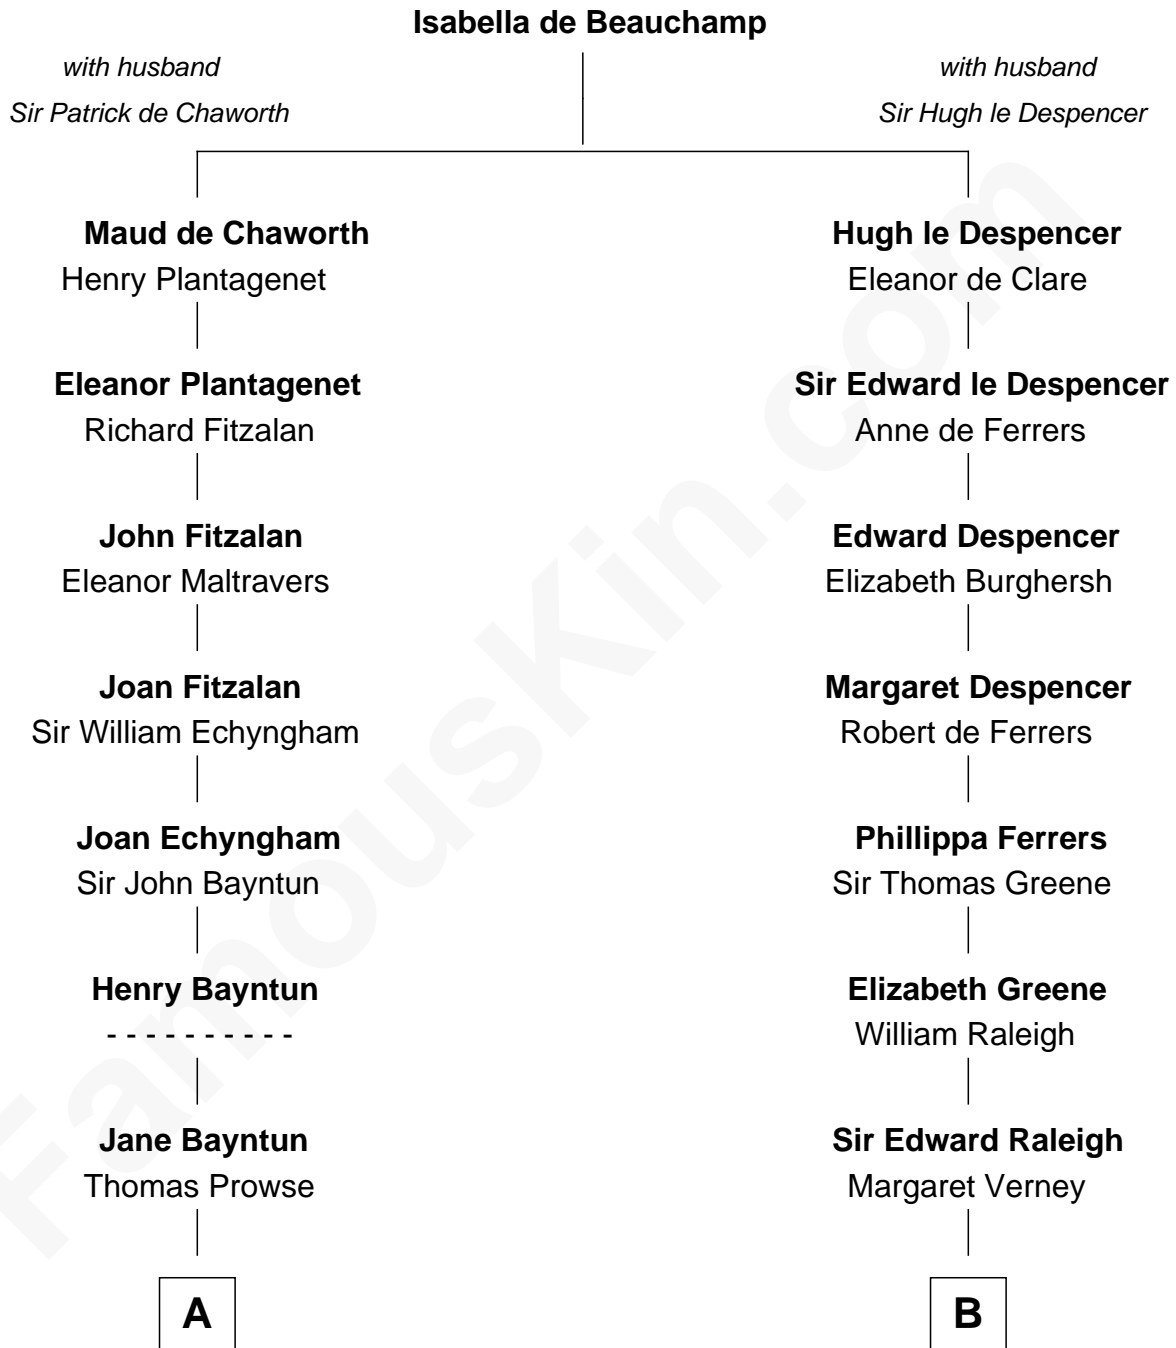

# FamousKin.com

## Relationship Chart of Sarah Palin

9th Governor of Alaska

20th cousin 1 time removed of

**George Romney**

43rd Governor of Michigan

**C**

**May Belle Ruddock**  
Henry Charles Brandt

**Nellie Marie Brandt**  
Charles Francis Heath

**Charles Richard Heath**  
Sarah Sheeran

**Sarah Palin**  
*9th Governor of Alaska*

**D**

**Charity Dickinson**  
Jared Pratt

**Parley Parker Pratt**  
Mary Woods

**Helaman Pratt**  
Anna Johanna Dorothy Wilcken

**Anna Amelia Pratt**  
Gaskell Samuel Romney

**George Romney**  
*43rd Governor of Michigan*