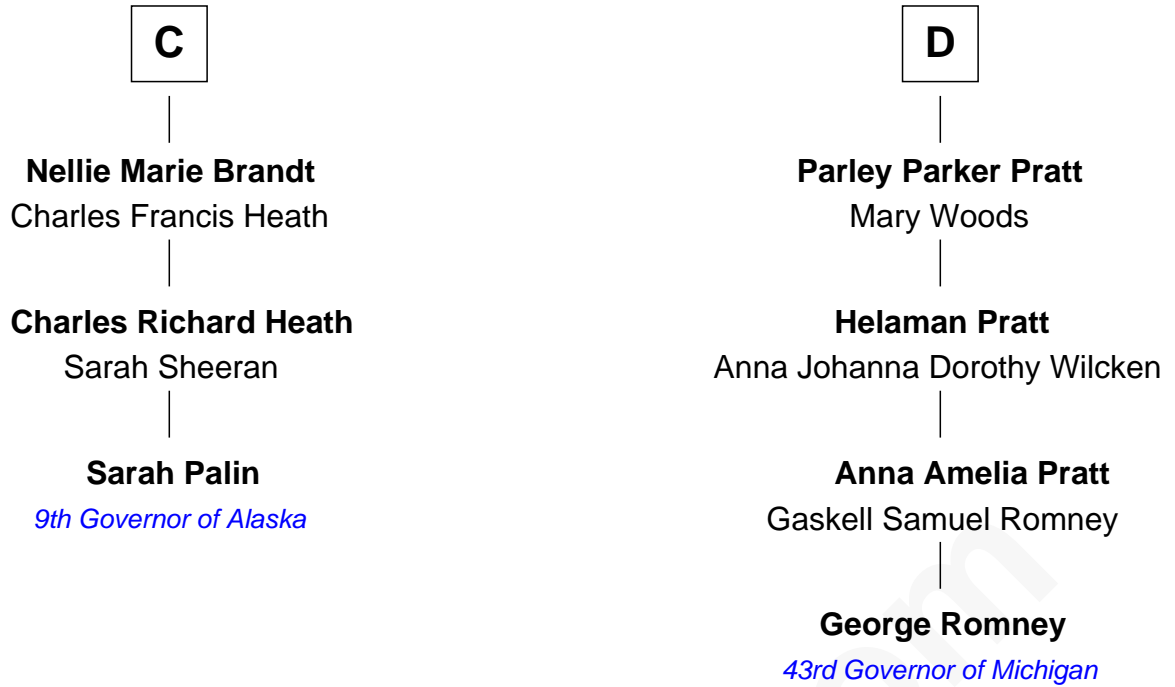

FamousKin.com Relationship Chart of

Sarah Palin

9th Governor of Alaska

19th cousin 1 time removed of

George Romney

43rd Governor of Michigan

Edmund Fitzalan

Alice de Warenne

Richard Fitzalan
Eleanor Plantagenet

John Fitzalan
Eleanor Maltravers

Joan Fitzalan
Sir William Echyngnam

Joan Echyngnam
Sir John Bayntun

Henry Bayntun

Jane Bayntun
Thomas Prowse

Mary Prowse
John Gye

A

Mary Fitzalan
John le Strange

Ankaret le Strange
Sir Richard Talbot

Mary Talbot
Sir Thomas Greene

Sir Thomas Greene
Phillippa Ferrers

Elizabeth Greene
William Raleigh

Sir Edward Raleigh
Margaret Verney

Sir Edward Raleigh
Anne Chamberlayne

B

FamousKin.com