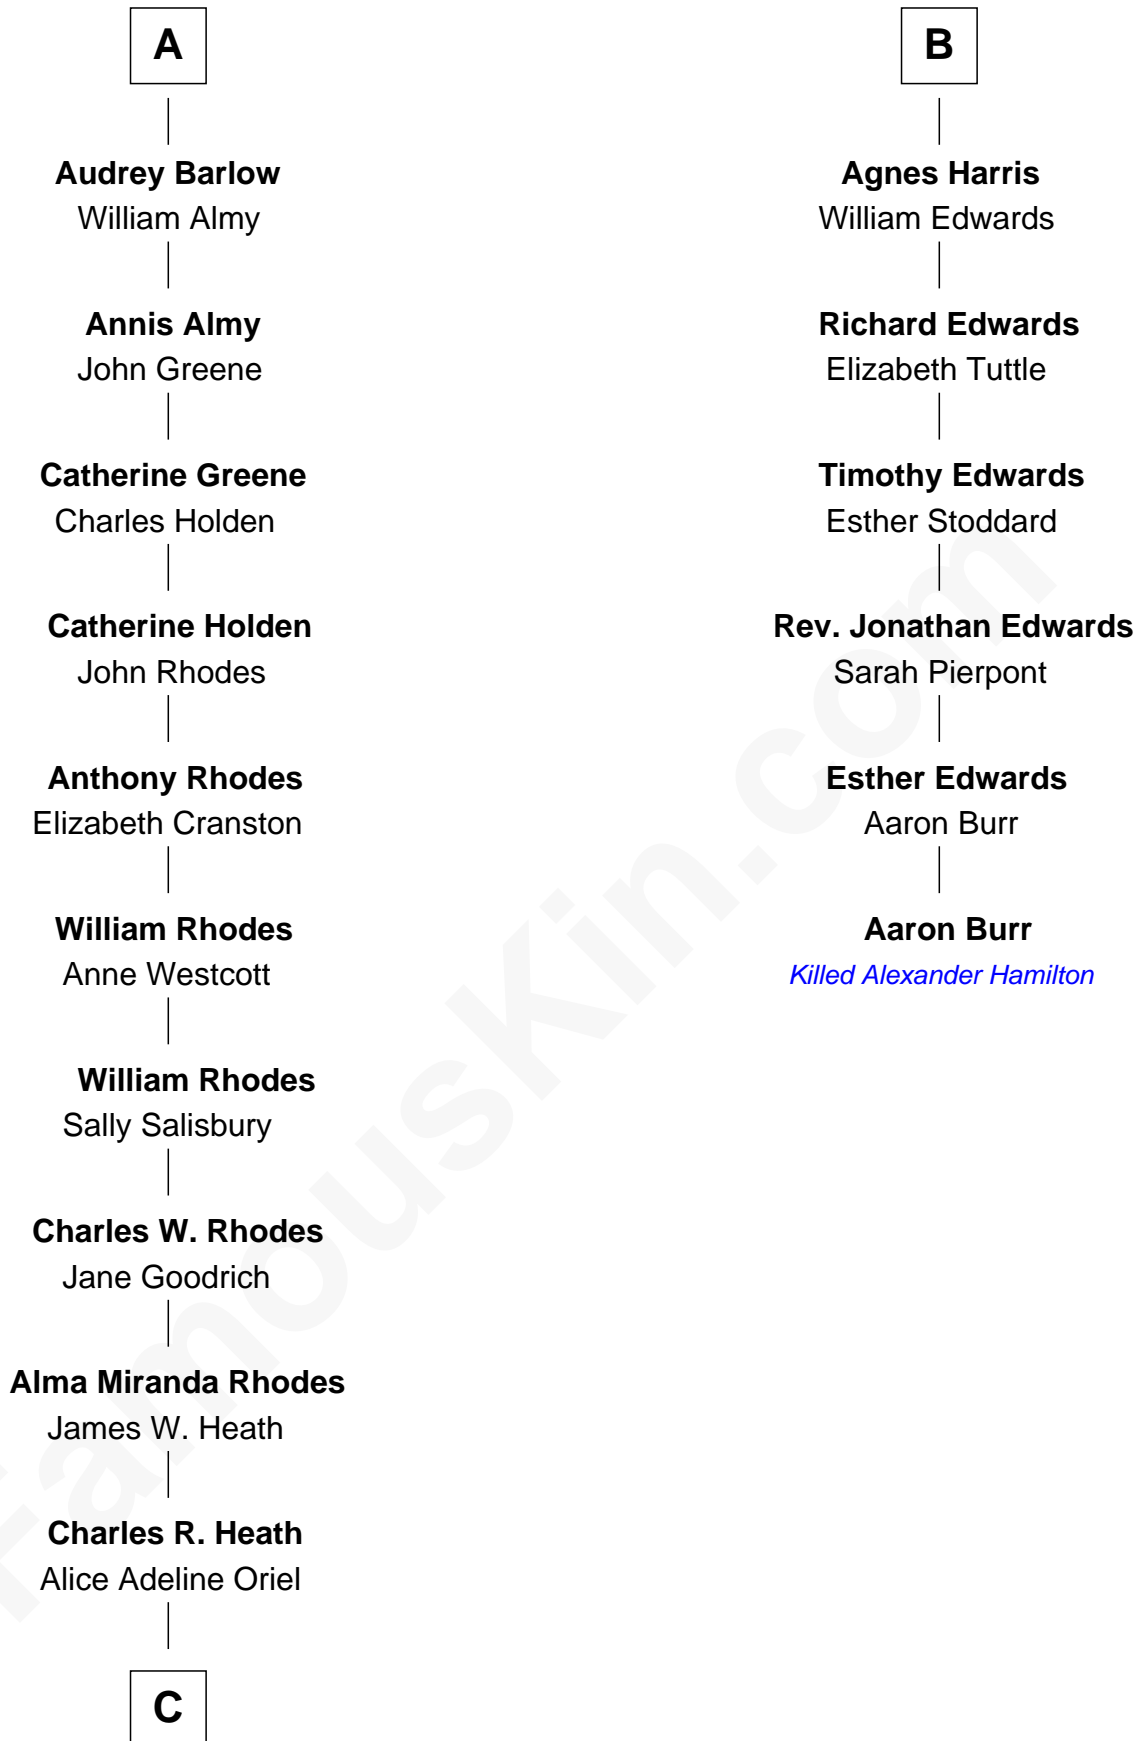

FamousKin.com Relationship Chart of

Sarah Palin

9th Governor of Alaska

12th cousin 7 times removed of

Aaron Burr

Killed Alexander Hamilton

C

—
Charles Francis Heath

Nellie Marie Brandt

—
Charles Richard Heath

Sarah Sheeran

—
Sarah Palin

9th Governor of Alaska

FamousKin.com