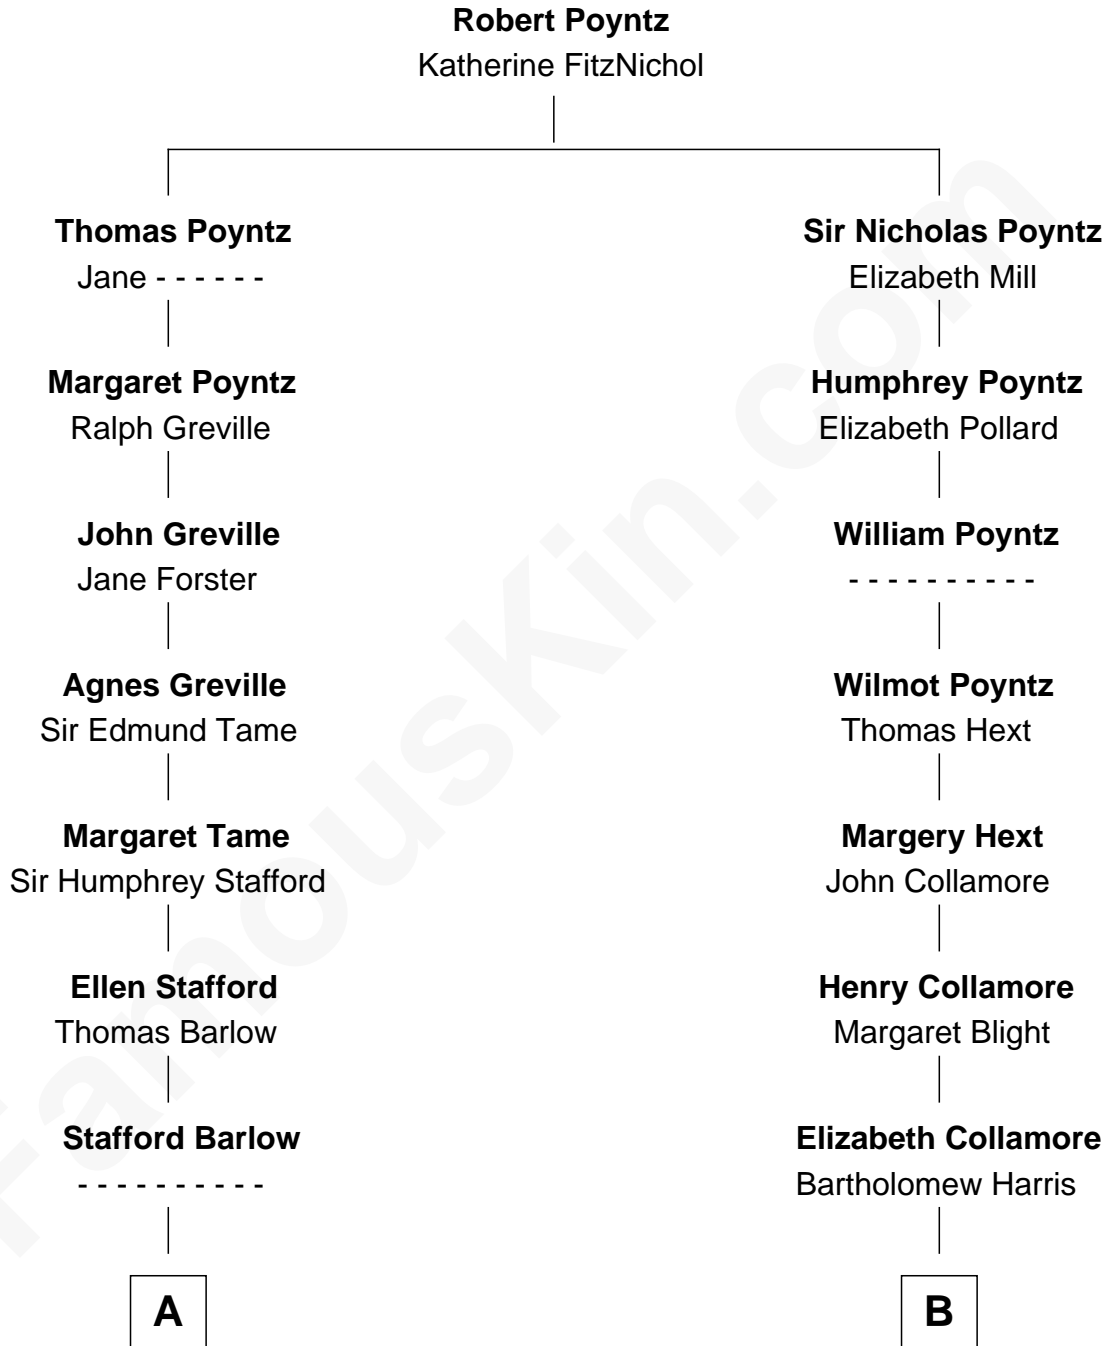

FamousKin.com Relationship Chart of

Sarah Palin

9th Governor of Alaska

12th cousin 7 times removed of

Aaron Burr

Killed Alexander Hamilton

C

—
Charles Francis Heath

Nellie Marie Brandt

—
Charles Richard Heath

Sarah Sheeran

—
Sarah Palin

9th Governor of Alaska

FamousKin.com