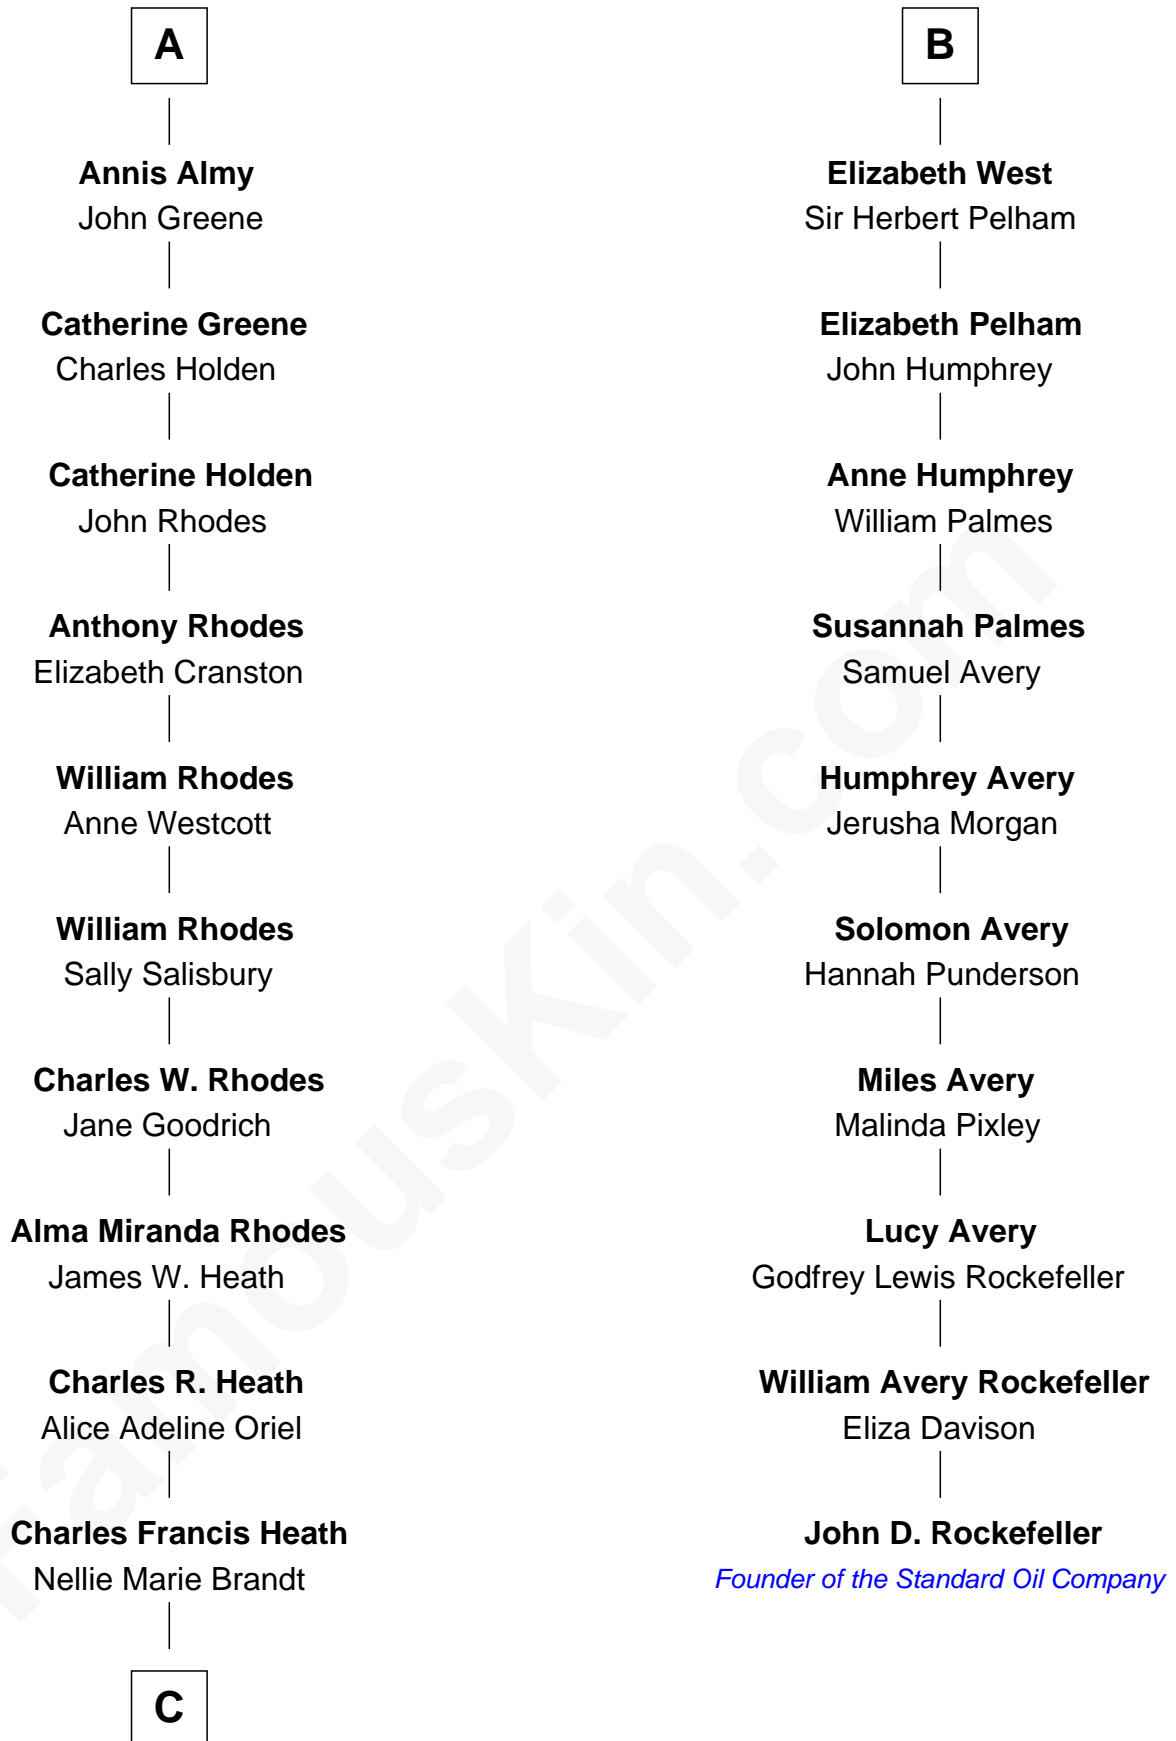

## Relationship Chart of

### Sarah Palin

9th Governor of Alaska

16th cousin 2 times removed of

### John D. Rockefeller

Founder of the Standard Oil Company

**C**

Charles Richard Heath

Sarah Sheeran

**Sarah Palin**

*9th Governor of Alaska*

FamousKin.com