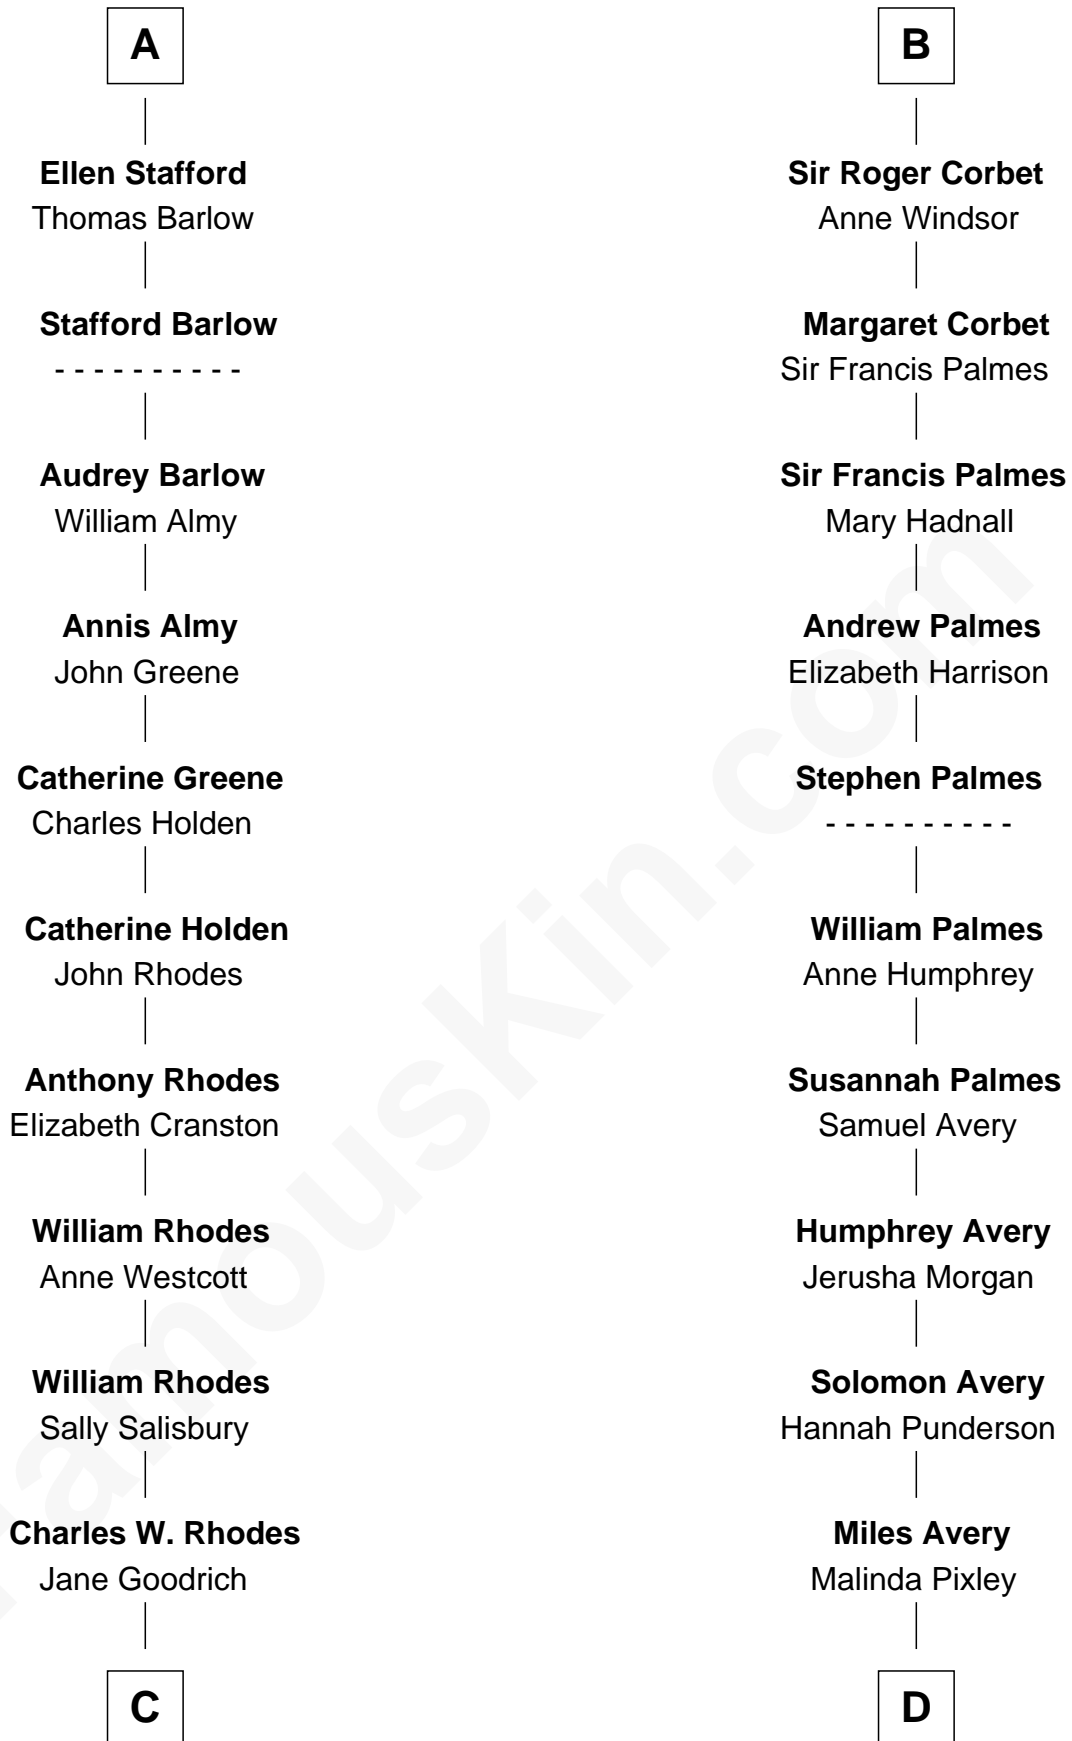

FamousKin.com

Relationship Chart of Sarah Palin

9th Governor of Alaska

19th cousin 2 times removed of

John D. Rockefeller

Founder of the Standard Oil Company

C

Alma Miranda Rhodes

James W. Heath

Charles R. Heath

Alice Adeline Oriel

Charles Francis Heath

Nellie Marie Brandt

Charles Richard Heath

Sarah Sheeran

Sarah Palin

9th Governor of Alaska

D

Lucy Avery

Godfrey Lewis Rockefeller

William Avery Rockefeller

Eliza Davison

John D. Rockefeller

Founder of the Standard Oil Company