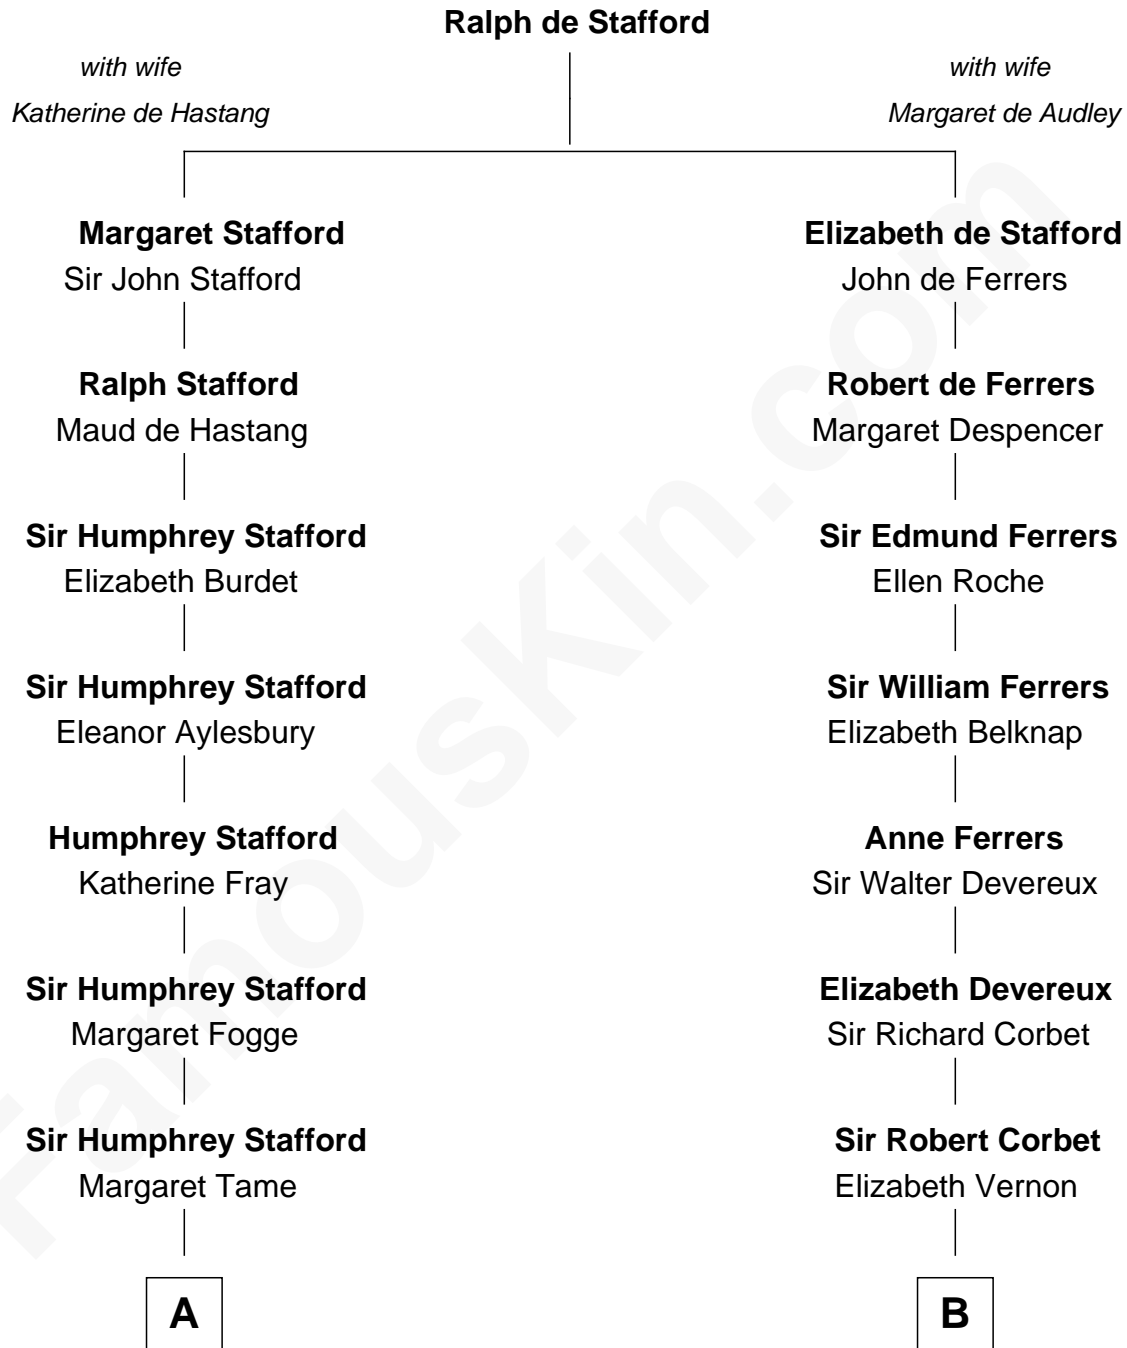

FamousKin.com

Relationship Chart of Sarah Palin

9th Governor of Alaska

19th cousin 2 times removed of

John D. Rockefeller

Founder of the Standard Oil Company

C

Alma Miranda Rhodes

James W. Heath

Charles R. Heath

Alice Adeline Oriel

Charles Francis Heath

Nellie Marie Brandt

Charles Richard Heath

Sarah Sheeran

Sarah Palin

9th Governor of Alaska

D

Lucy Avery

Godfrey Lewis Rockefeller

William Avery Rockefeller

Eliza Davison

John D. Rockefeller

Founder of the Standard Oil Company