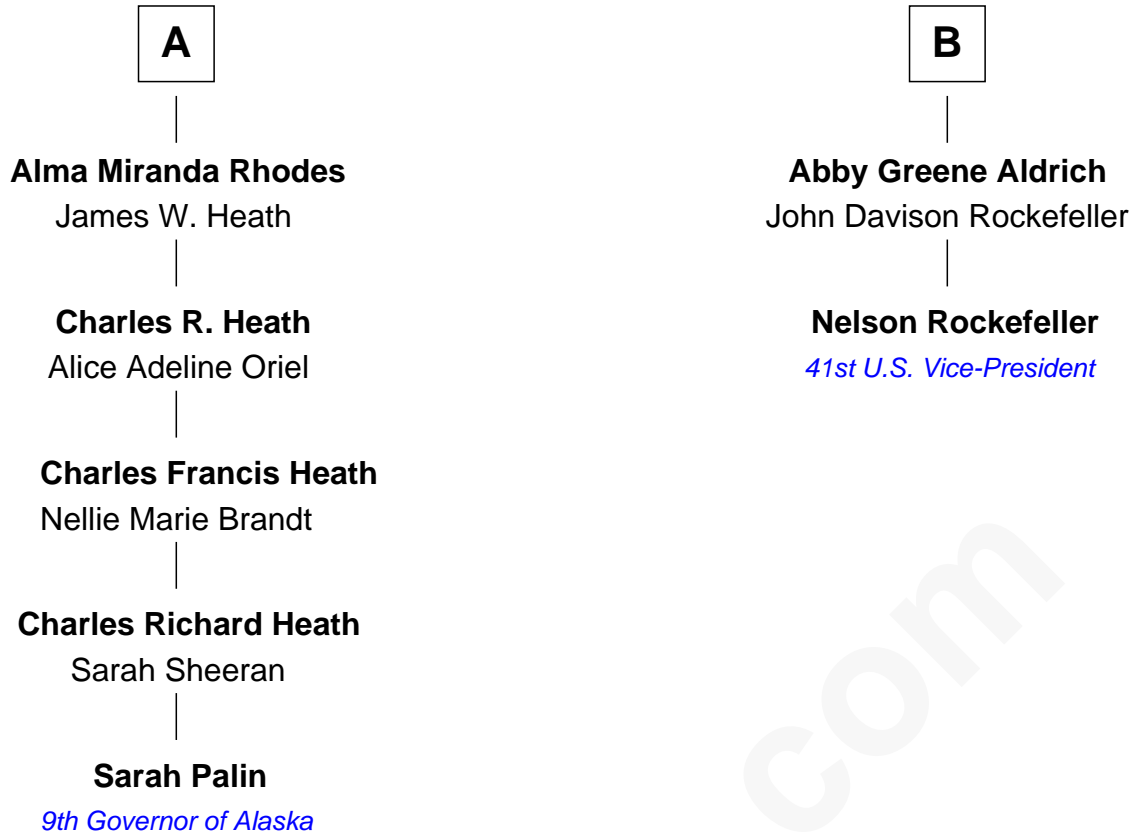

# FamousKin.com Relationship Chart of

**Sarah Palin**

*9th Governor of Alaska*

8th cousin 3 times removed of

**Nelson Rockefeller**

*41st U.S. Vice-President*

**Roger Williams**

Mary Bernard

**Mercy Williams**  
Resolved Waterman

**Wait Waterman**  
John Rhodes

**John Rhodes**  
Catherine Holden

**Anthony Rhodes**  
Elizabeth Cranston

**William Rhodes**  
Anne Westcott

**William Rhodes**  
Sally Salisbury

**Charles W. Rhodes**  
Jane Goodrich

**A**

**Daniel Williams**  
Rebecca Rhodes

**Peleg Williams**  
Elizabeth Carpenter

**Peleg Williams**  
Mary Sheldon

**Peleg Williams**  
Rhoda Winsor

**Phebe Williams**  
Gideon Burgess

**Abby Ann Burgess**  
Anan Evans Aldrich

**Nelson Wilmarth Aldrich**  
Abby Pearce Truman Chapman

**B**

FamousKin.com