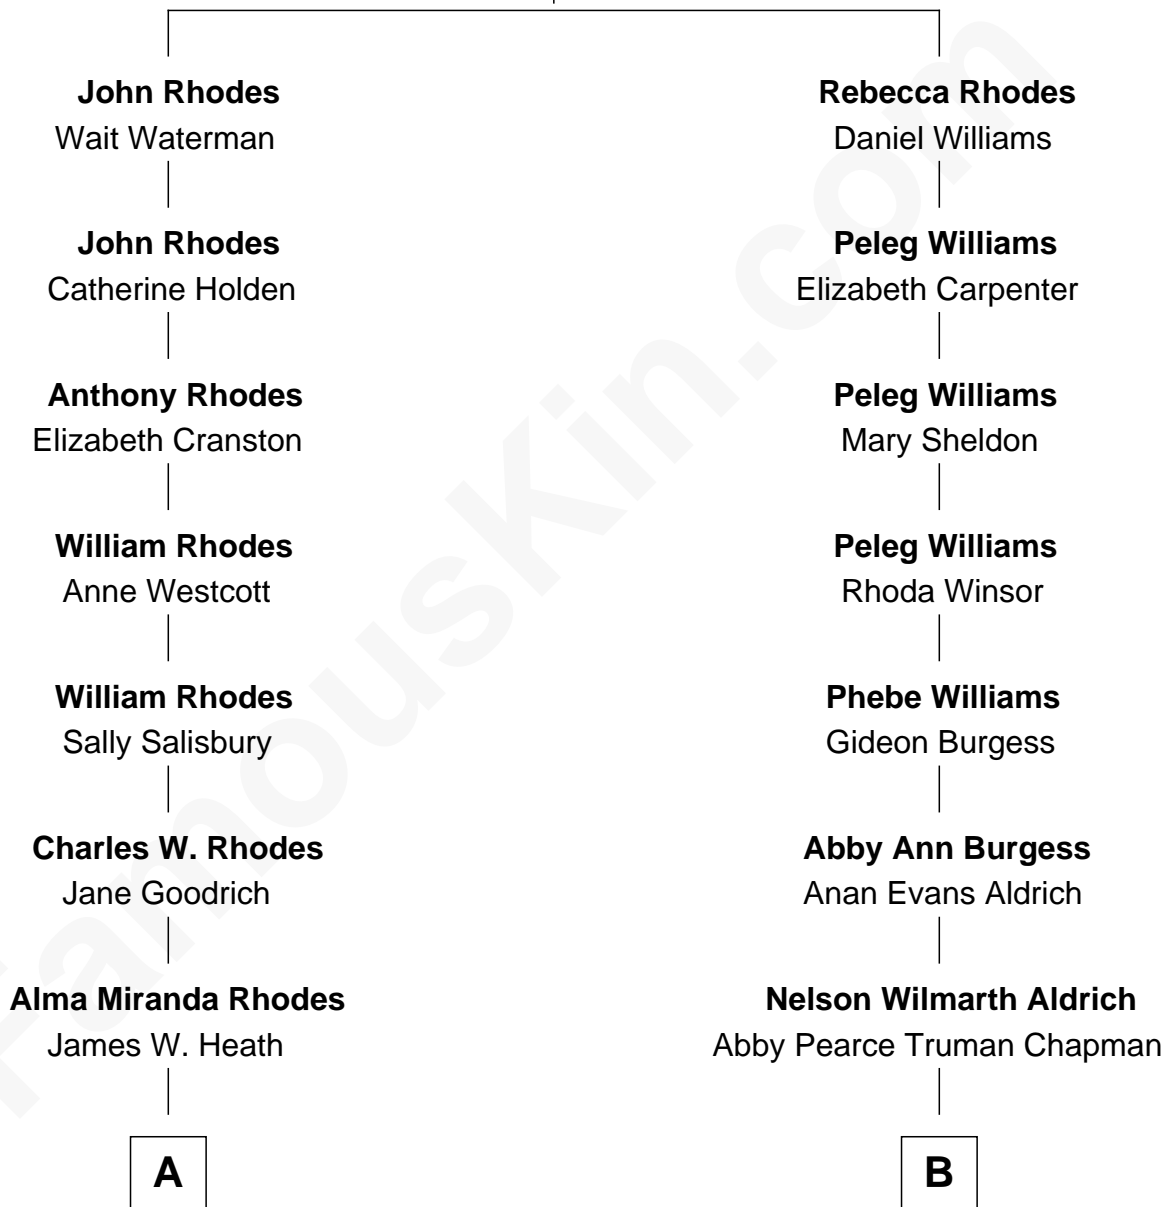

FamousKin.com

Relationship Chart of Sarah Palin

9th Governor of Alaska

8th cousin 2 times removed of

Nelson Rockefeller

41st U.S. Vice-President

Zachariah Rhodes

Joanna Arnold

A

Charles R. Heath
Alice Adeline Oriel

Charles Francis Heath
Nellie Marie Brandt

Charles Richard Heath
Sarah Sheeran

Sarah Palin
9th Governor of Alaska

B

Abby Greene Aldrich
John Davison Rockefeller

Nelson Rockefeller
41st U.S. Vice-President