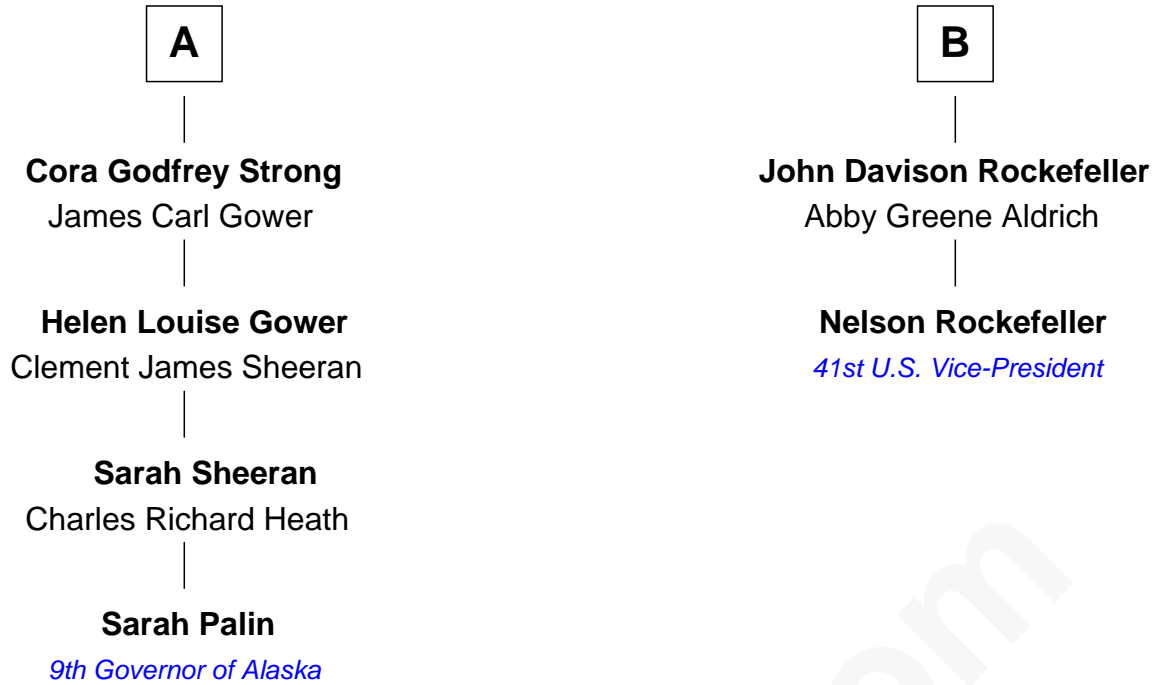

# FamousKin.com Relationship Chart of

**Sarah Palin**

*9th Governor of Alaska*

8th cousin 2 times removed of

**Nelson Rockefeller**

*41st U.S. Vice-President*

**Isaac Graves**

Mary Church

Eleazer Frary

**Samuel Frary**

Sarah Boardman

**Joseph Frary**

Hannah White

**Joseph Frary**

Elizabeth Kirby

**Rachel Frary**

William Henry

**Lucy Henry**

Harvey Buel Spelman

**Laura Celestia Spelman**

John Davison Rockefeller

**B**

FamousKin.com