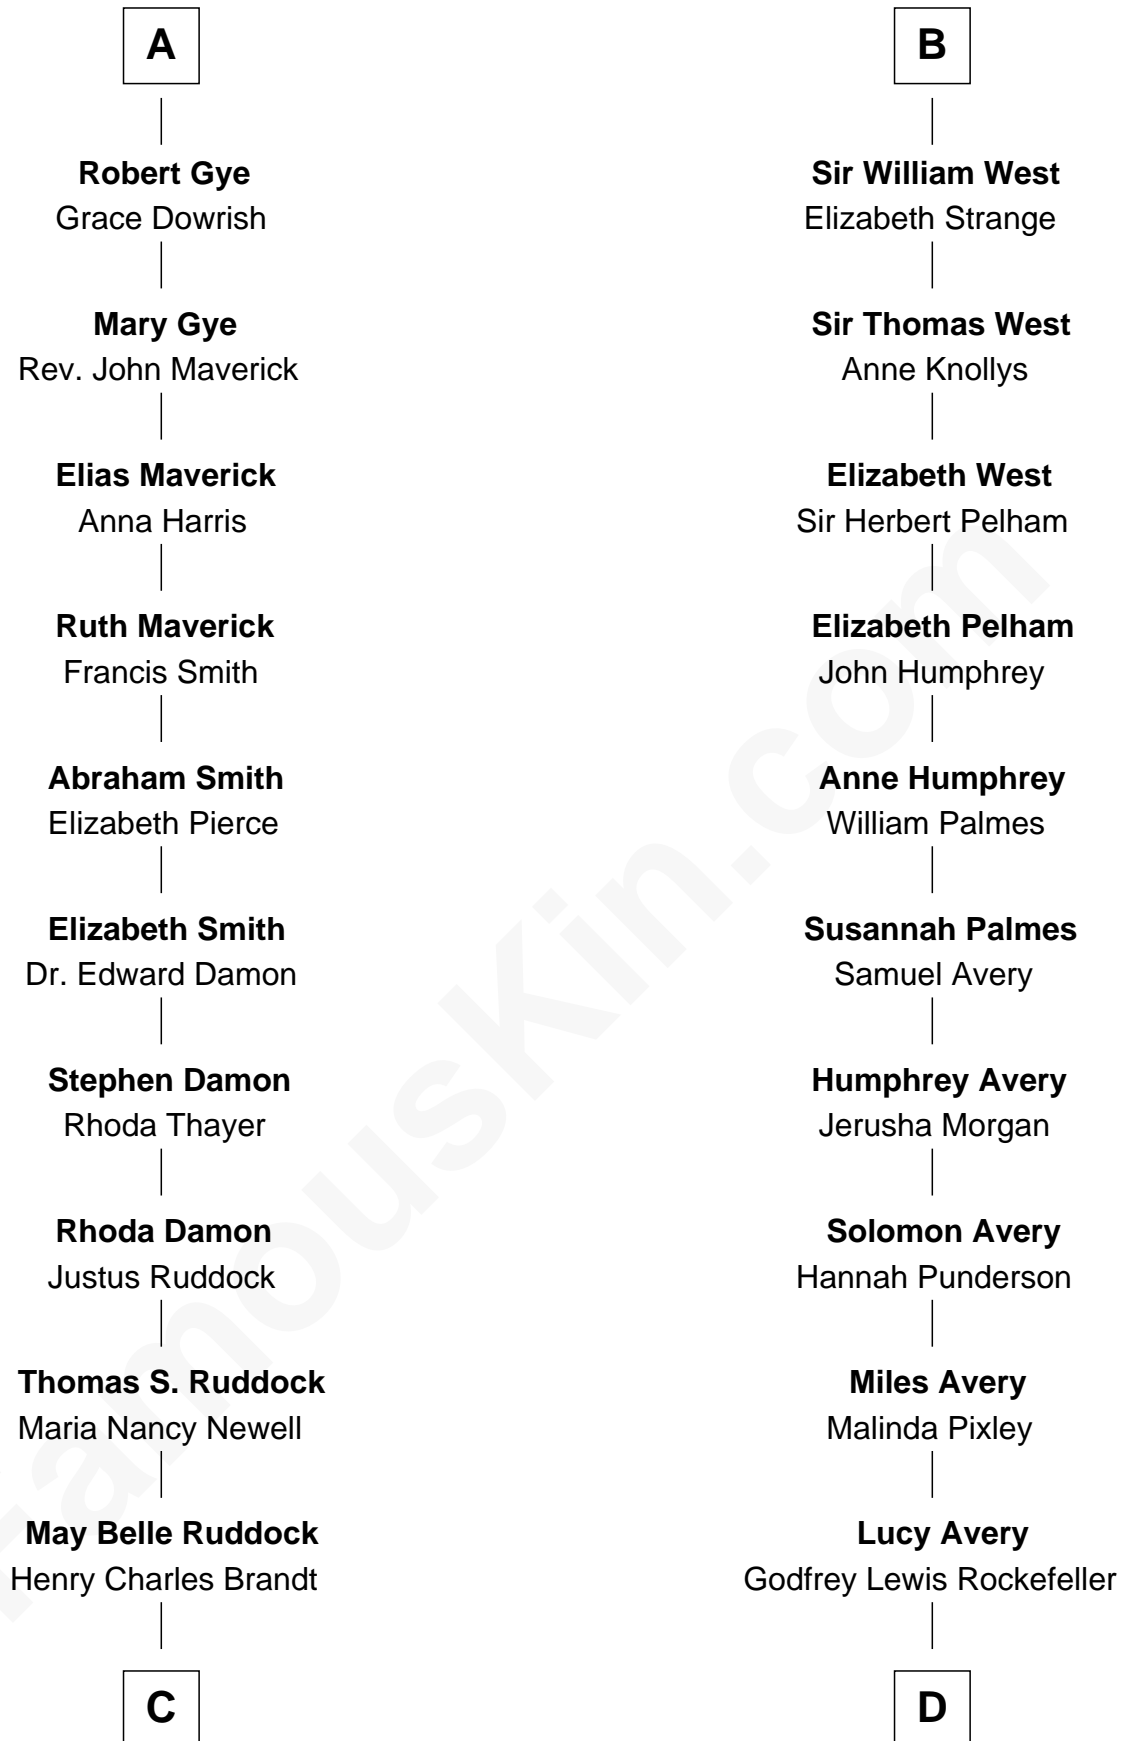

# FamousKin.com Relationship Chart of

**Sarah Palin**

*9th Governor of Alaska*

19th cousin 1 time removed of

**Nelson Rockefeller**

*41st U.S. Vice-President*

**Henry Plantagenet**

Maud de Chaworth

John de Mowbray

**Eleanor Mowbray**

Roger de la Warre

**Joan de la Warre**

Sir Thomas West

**Sir Reynold West**

Margaret Thorley

**Sir Richard West**

Katherine Hungerford

**Sir Thomas West**

Eleanor Copley

**Sir George West**

Elizabeth Morton

**B**

**C**

**Nellie Marie Brandt**  
Charles Francis Heath

**Charles Richard Heath**  
Sarah Sheeran

**Sarah Palin**  
*9th Governor of Alaska*

**D**

**William Avery Rockefeller**  
Eliza Davison

**John Davison Rockefeller**  
Laura Celestia Spelman

**John Davison Rockefeller**  
Abby Greene Aldrich