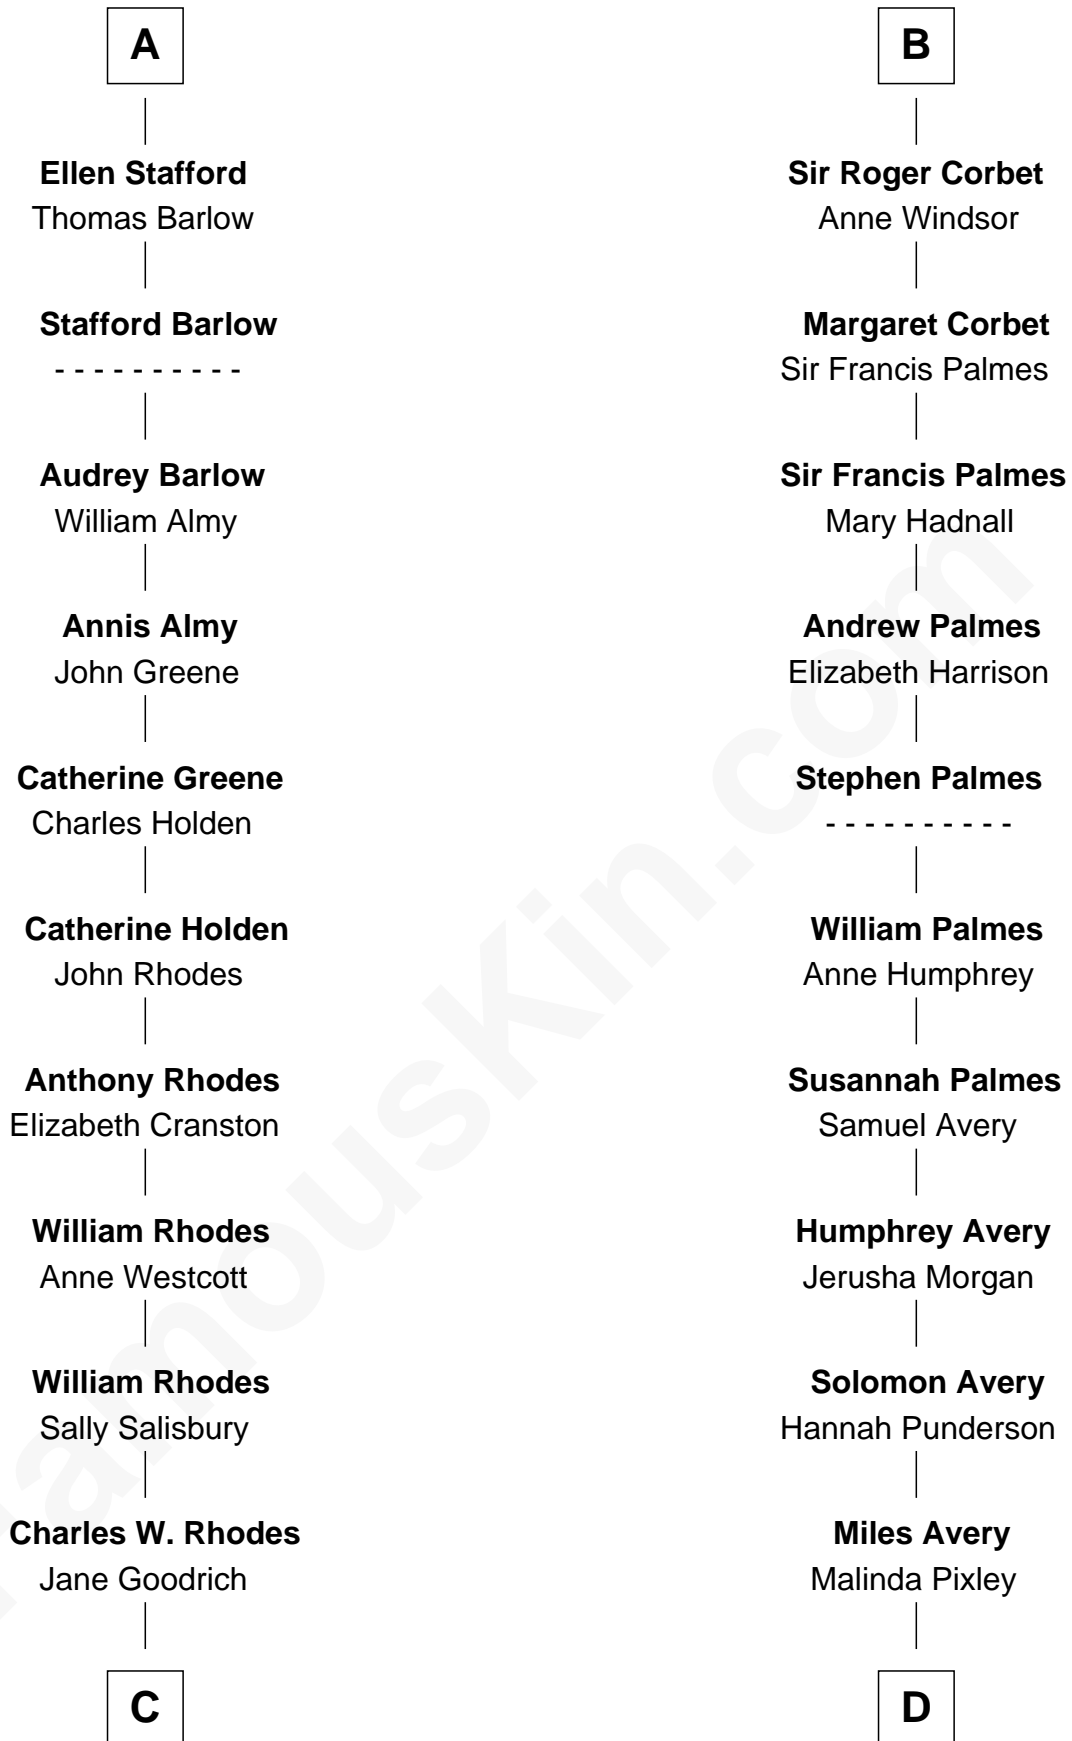

# FamousKin.com Relationship Chart of

**Sarah Palin**

*9th Governor of Alaska*

**21st cousin of**

**Nelson Rockefeller**

*41st U.S. Vice-President*

**Ralph de Stafford**

*with wife  
Katherine de Hastang*

Eleanor Aylesbury

**Humphrey Stafford**

Katherine Fray

**Sir Humphrey Stafford**

Margaret Fogge

**Sir Humphrey Stafford**

Margaret Tame

**A**

**Anne Ferrers**

Sir Walter Devereux

**Elizabeth Devereux**

Sir Richard Corbet

**Sir Robert Corbet**

Elizabeth Vernon

**B**

**C**

**Alma Miranda Rhodes**

James W. Heath

**Charles R. Heath**

Alice Adeline Oriel

**Charles Francis Heath**

Nellie Marie Brandt

**Charles Richard Heath**

Sarah Sheeran