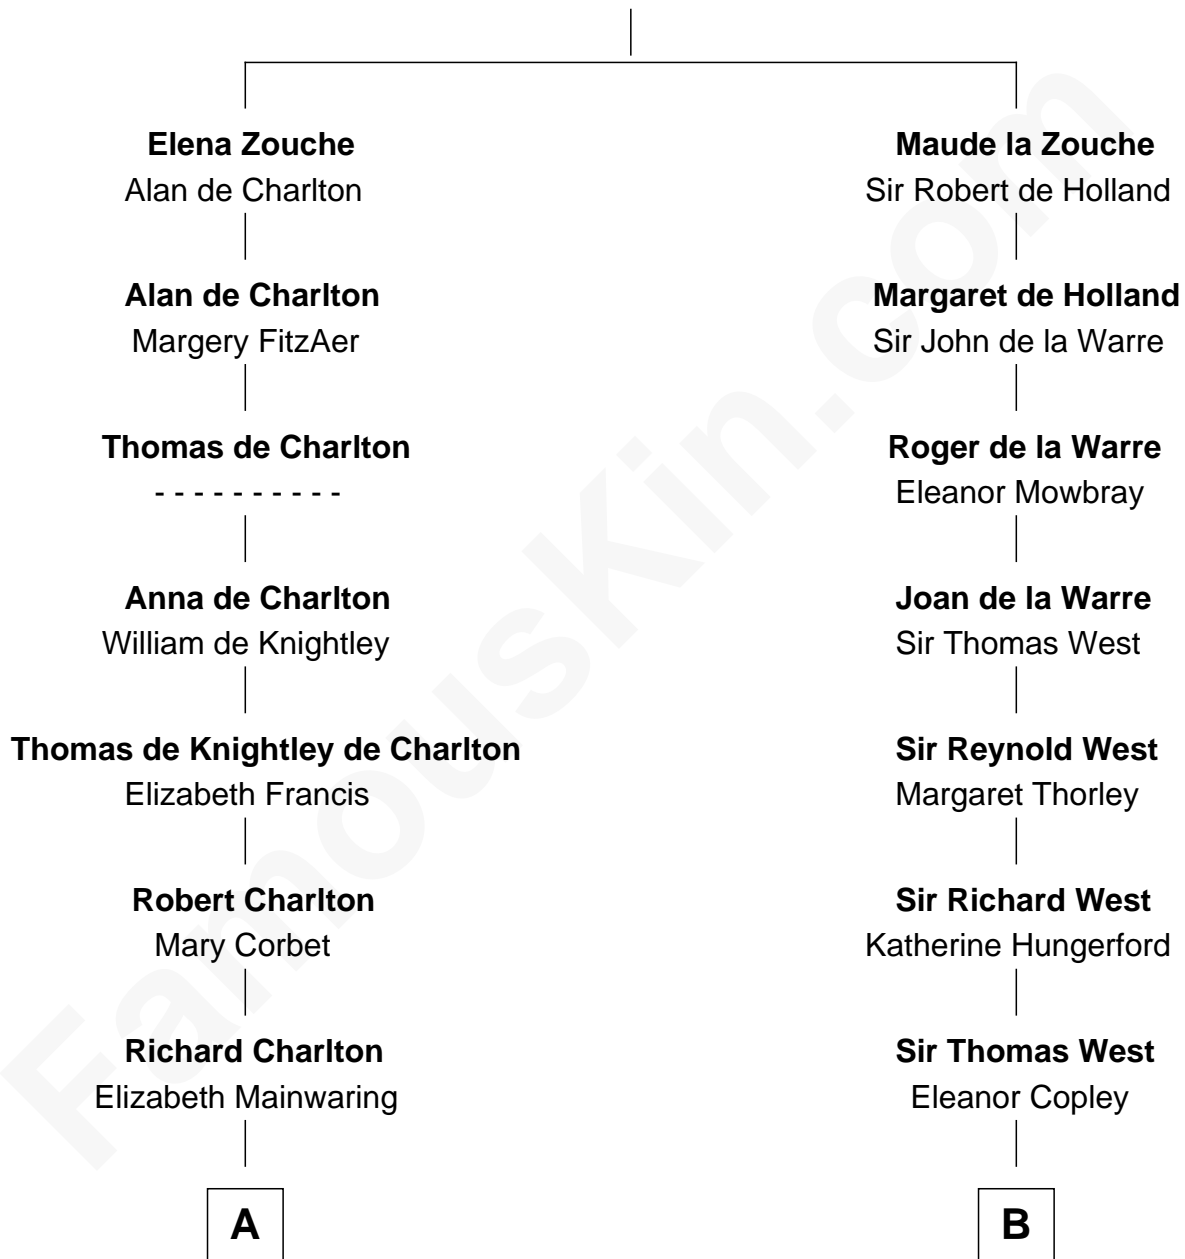

FamousKin.com Relationship Chart of

Sarah Palin

9th Governor of Alaska

21st cousin of

Nelson Rockefeller

41st U.S. Vice-President

Sir Alan la Zouche

Eleanor de Segrave

Sarah Sheeran

Sarah Palin

9th Governor of Alaska

D

Lucy Avery

Godfrey Lewis Rockefeller

William Avery Rockefeller

Eliza Davison