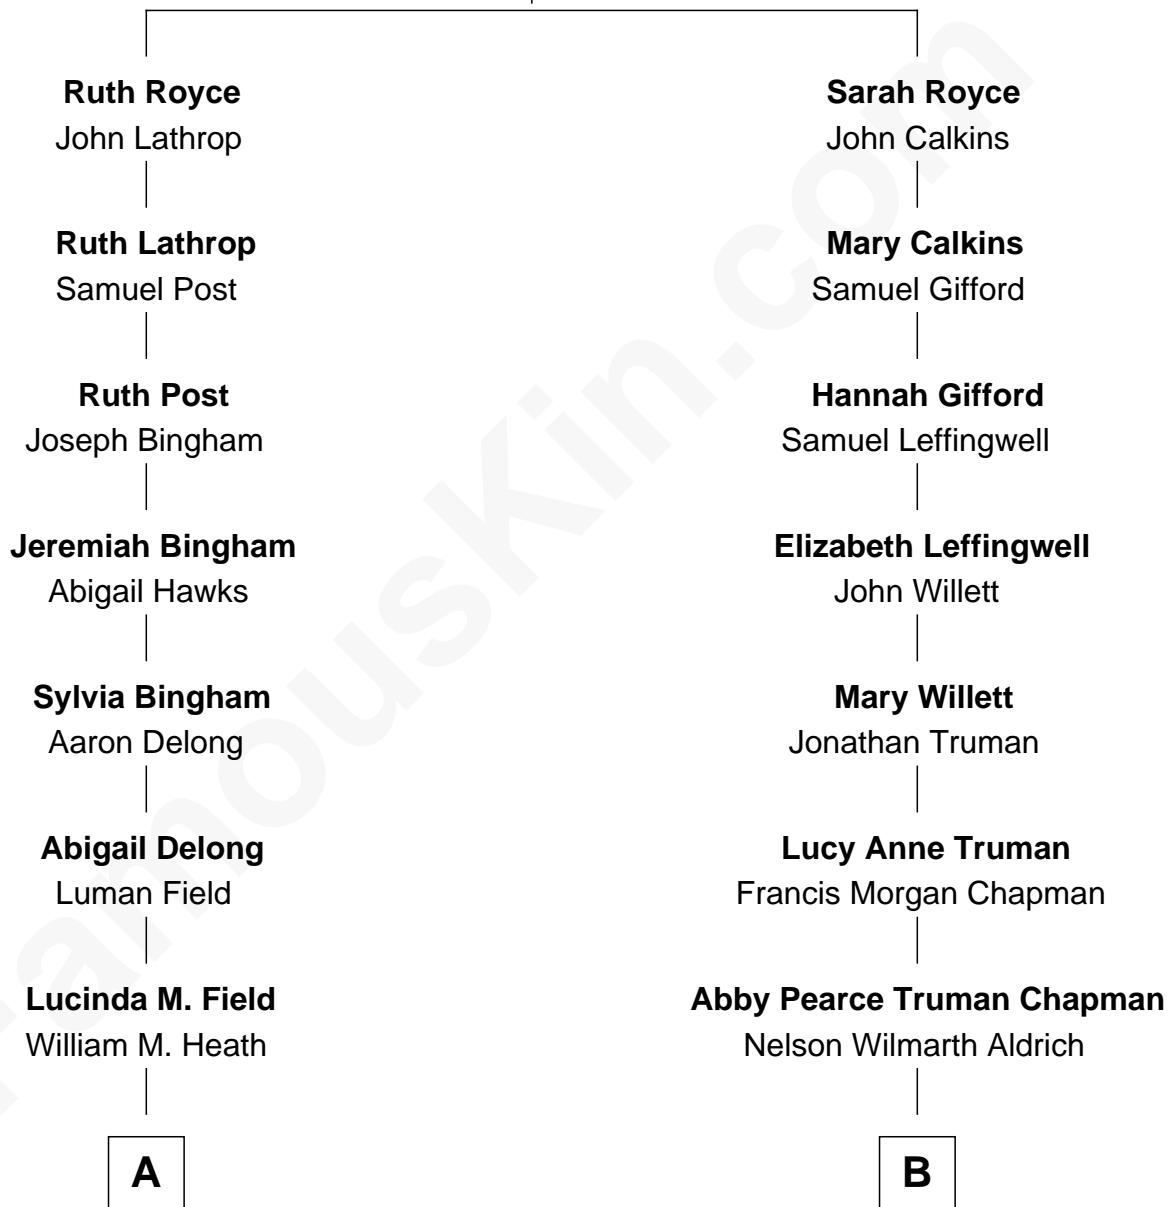

# FamousKin.com Relationship Chart of

**Sarah Palin**

*9th Governor of Alaska*

8th cousin 3 times removed of

**Nelson Rockefeller**

*41st U.S. Vice-President*

**Robert Royce**

Mary - - - - -

**A**

**James W. Heath**  
Alma Miranda Rhodes

**Charles R. Heath**  
Alice Adeline Oriel

**Charles Francis Heath**  
Nellie Marie Brandt

**Charles Richard Heath**  
Sarah Sheeran

**Sarah Palin**  
*9th Governor of Alaska*

**B**

**Abby Greene Aldrich**  
John Davison Rockefeller

**Nelson Rockefeller**  
*41st U.S. Vice-President*

FamousKin.com