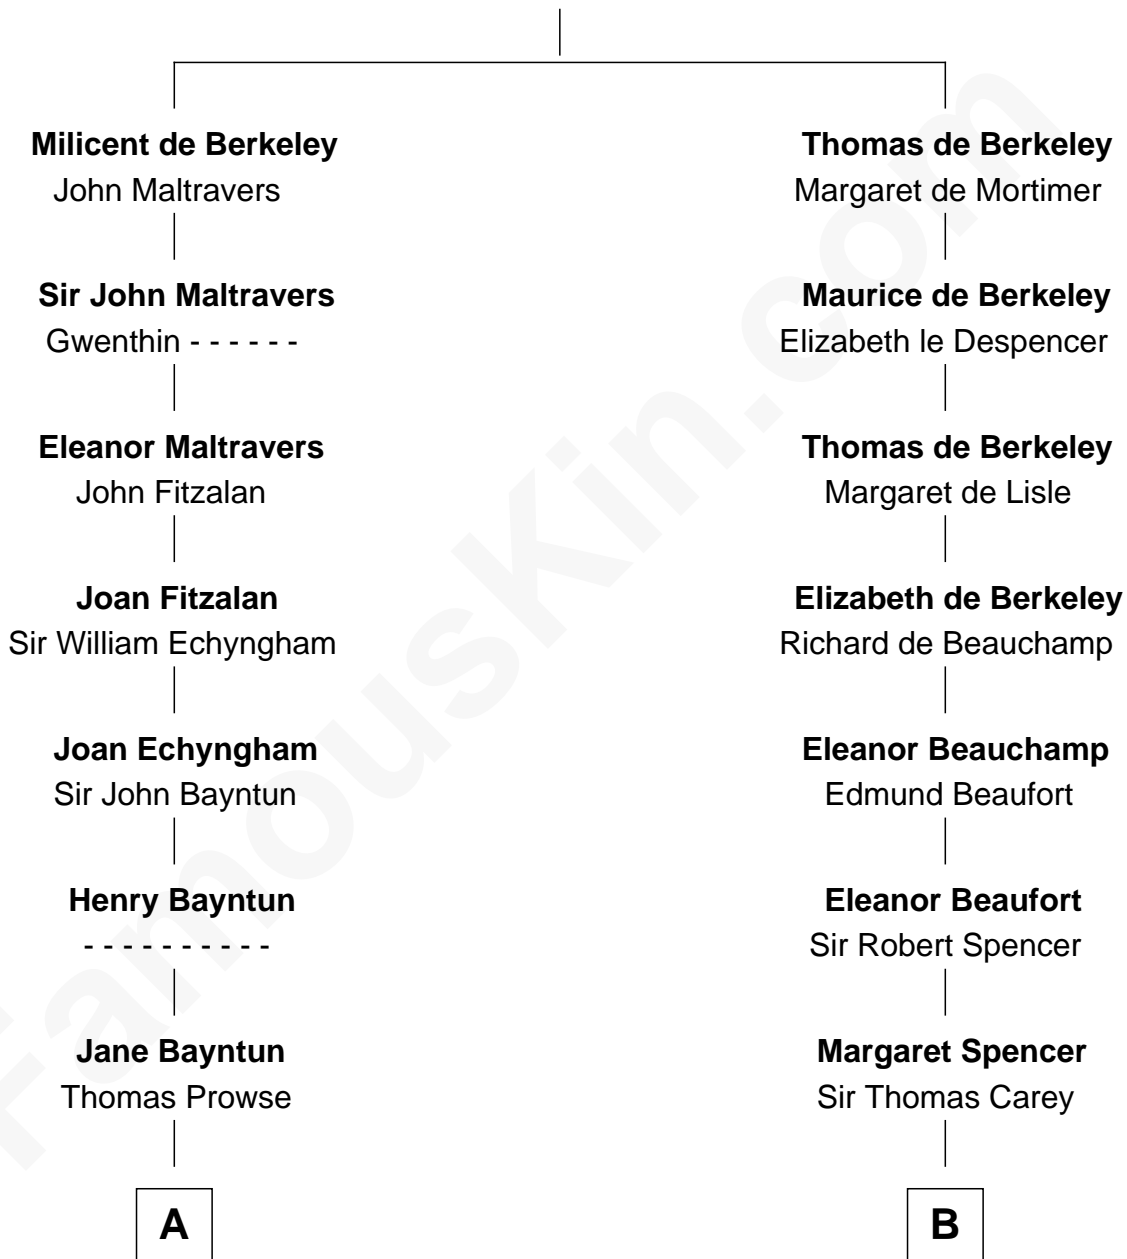

# FamousKin.com Relationship Chart of

**Sarah Palin**

*9th Governor of Alaska*

20th cousin 1 time removed of

**Nelson Rockefeller**

*41st U.S. Vice-President*

**Sir Maurice de Berkeley**

Eve la Zouche

**C**

**May Belle Ruddock**  
Henry Charles Brandt

**Nellie Marie Brandt**  
Charles Francis Heath

**Charles Richard Heath**  
Sarah Sheeran

**Sarah Palin**  
*9th Governor of Alaska*

**D**

**Lucy Avery**  
Godfrey Lewis Rockefeller

**William Avery Rockefeller**  
Eliza Davison

**John Davison Rockefeller**  
Laura Celestia Spelman

**John Davison Rockefeller**  
Abby Greene Aldrich

**Nelson Rockefeller**  
*41st U.S. Vice-President*