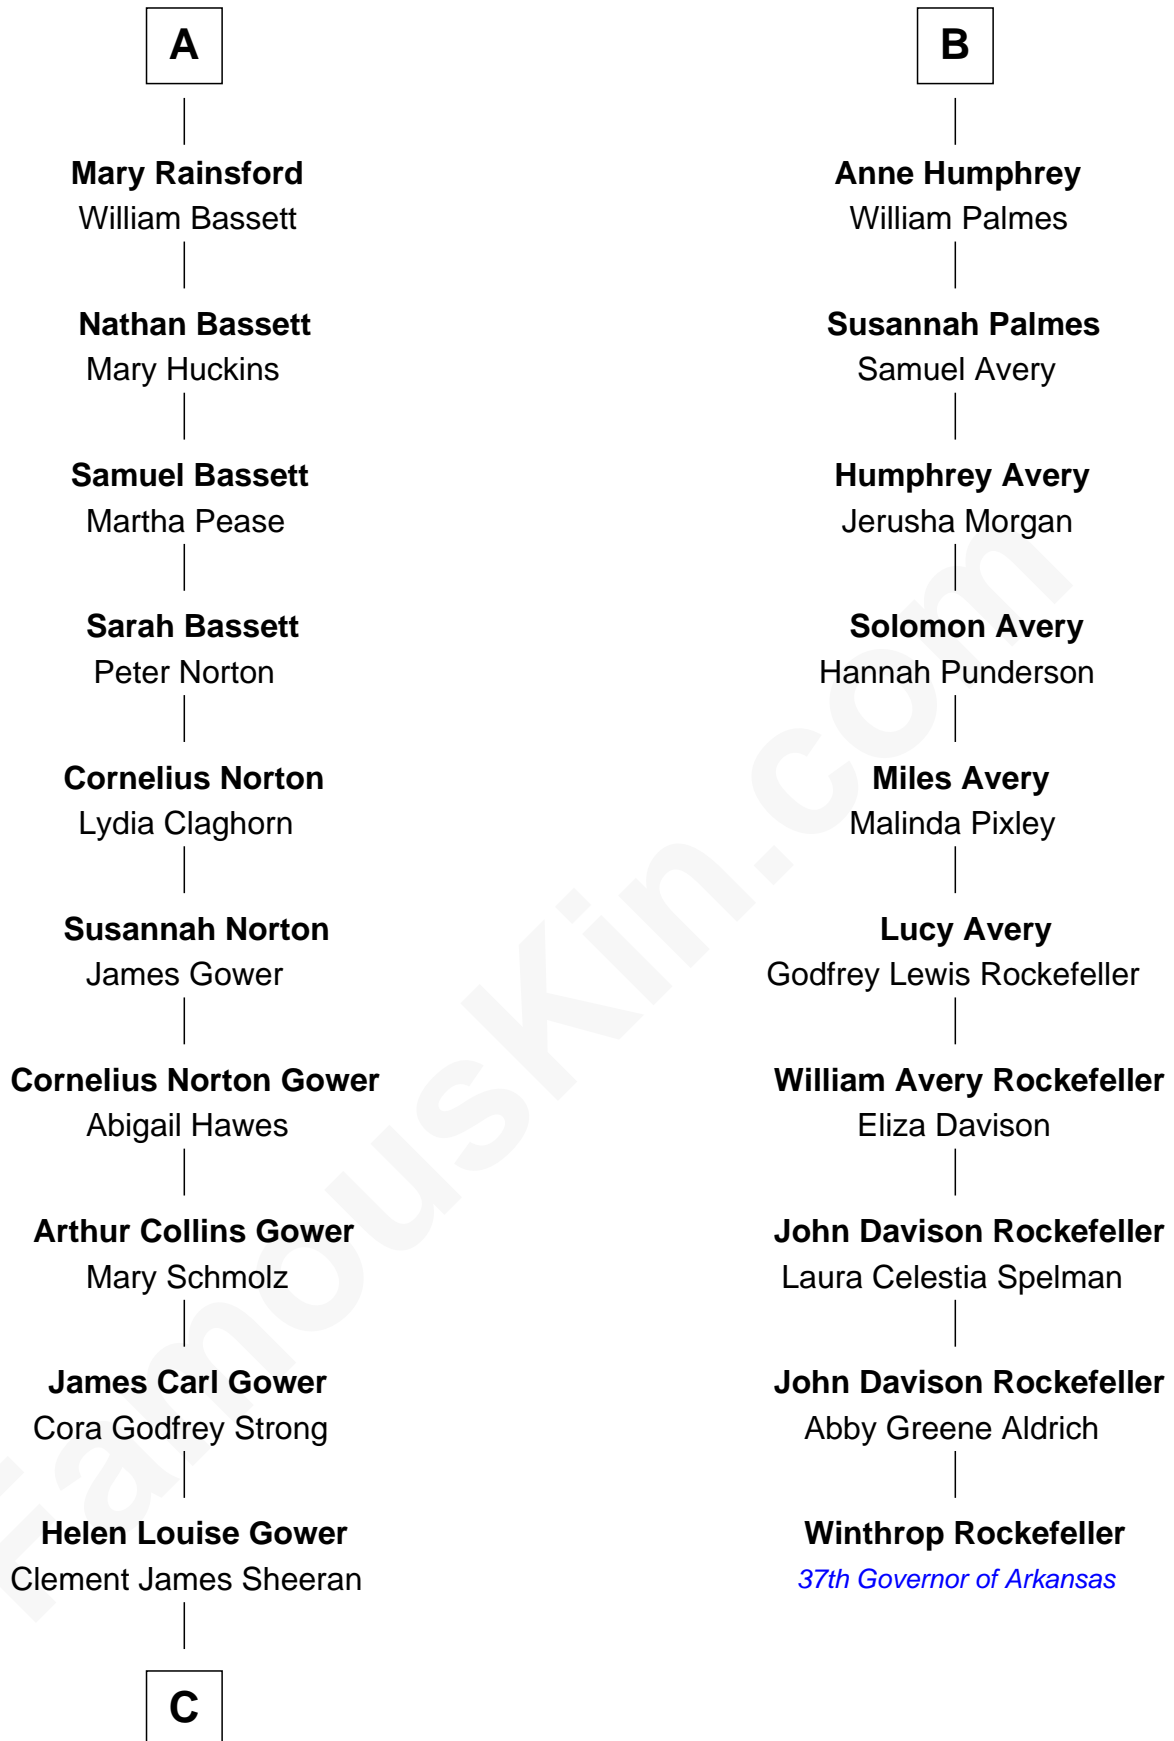

FamousKin.com

Relationship Chart of Sarah Palin

9th Governor of Alaska

16th cousin 2 times removed of

Winthrop Rockefeller
37th Governor of Arkansas

Sir Robert Hungerford
Margaret Botreaux

C

—
Sarah Sheeran
Charles Richard Heath

—
Sarah Palin
9th Governor of Alaska

FamousKin.com