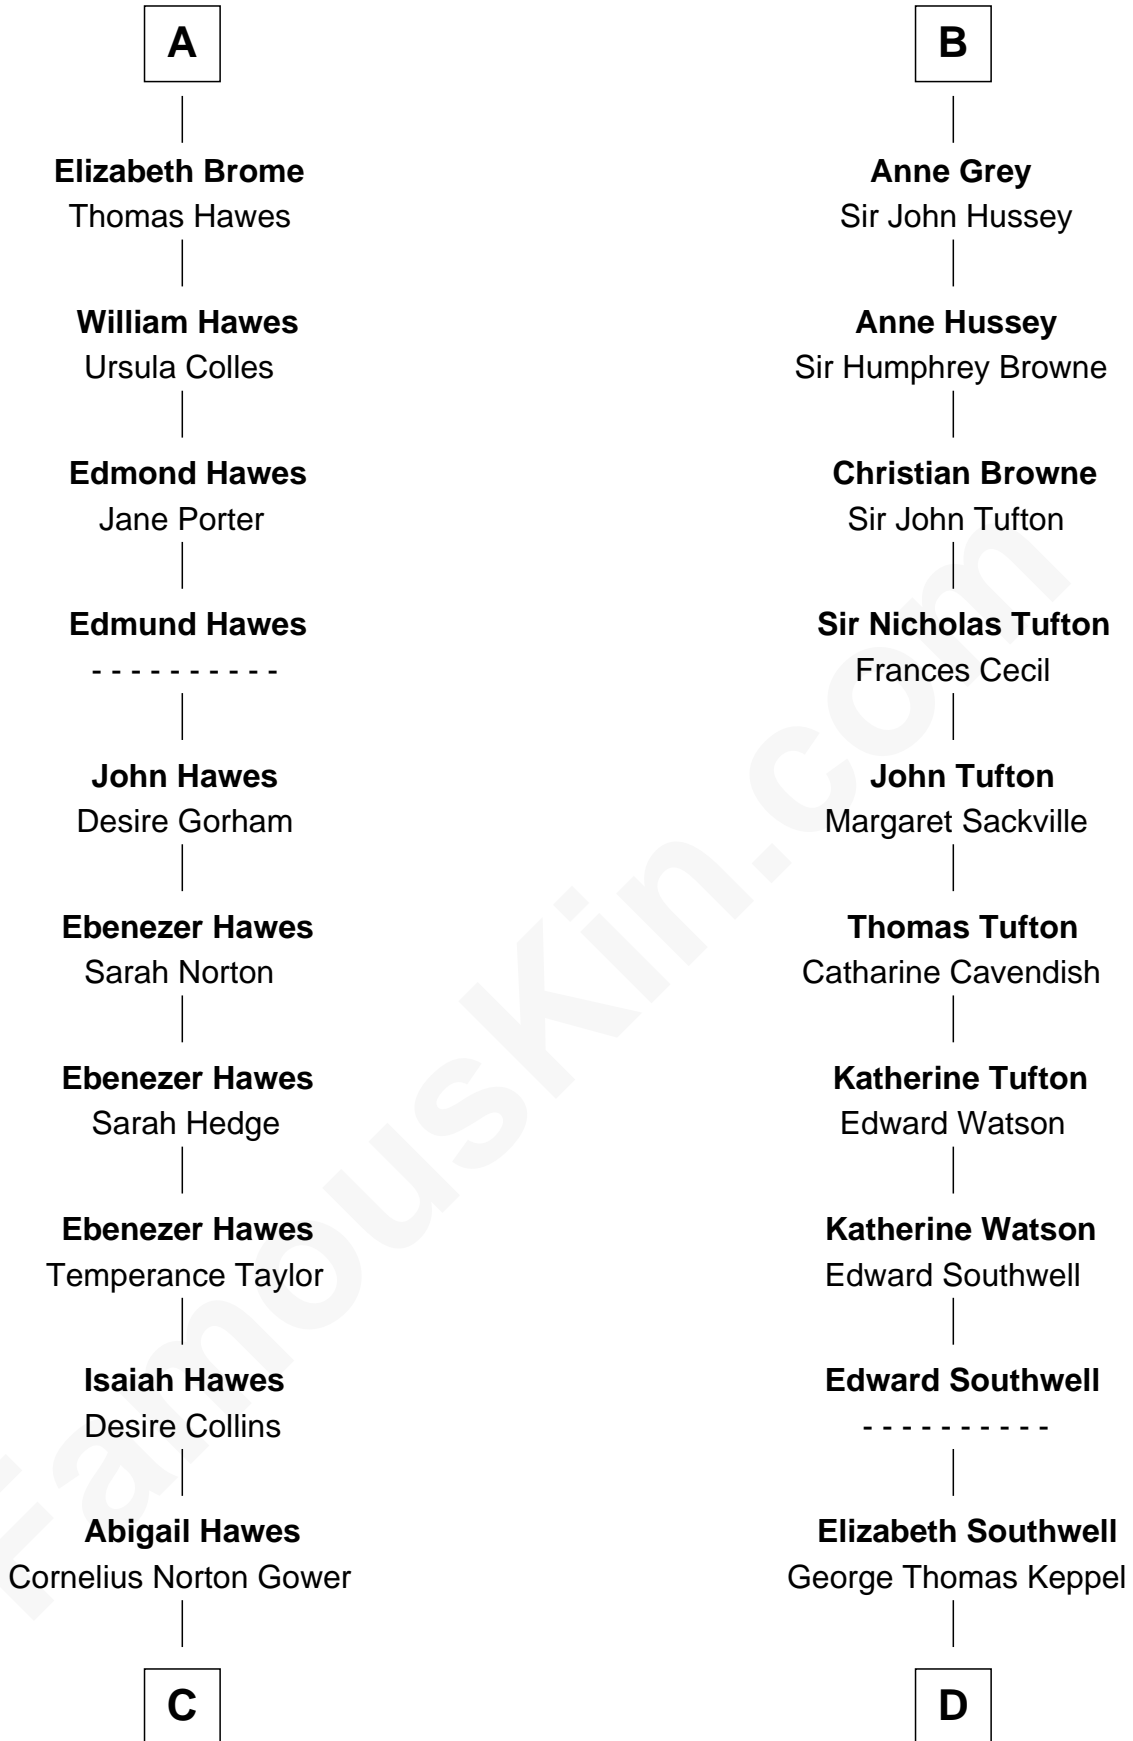

# FamousKin.com Relationship Chart of

**Sarah Palin**

*9th Governor of Alaska*

**21st cousin of**

**Camilla Parker Bowles**

*Queen Consort of the United Kingdom*

**Sir Robert de Ros**

Isabel de Aubeney

**C**

**Arthur Collins Gower**

Mary Schmolz

**James Carl Gower**

Cora Godfrey Strong

**Helen Louise Gower**

Clement James Sheeran

**Sarah Sheeran**

Charles Richard Heath

**Sarah Palin**

*9th Governor of Alaska*

**D**

**William Coutts Keppel**

Sophia Mary McNab

**George Keppel**

Alice Frederica Edmonstone