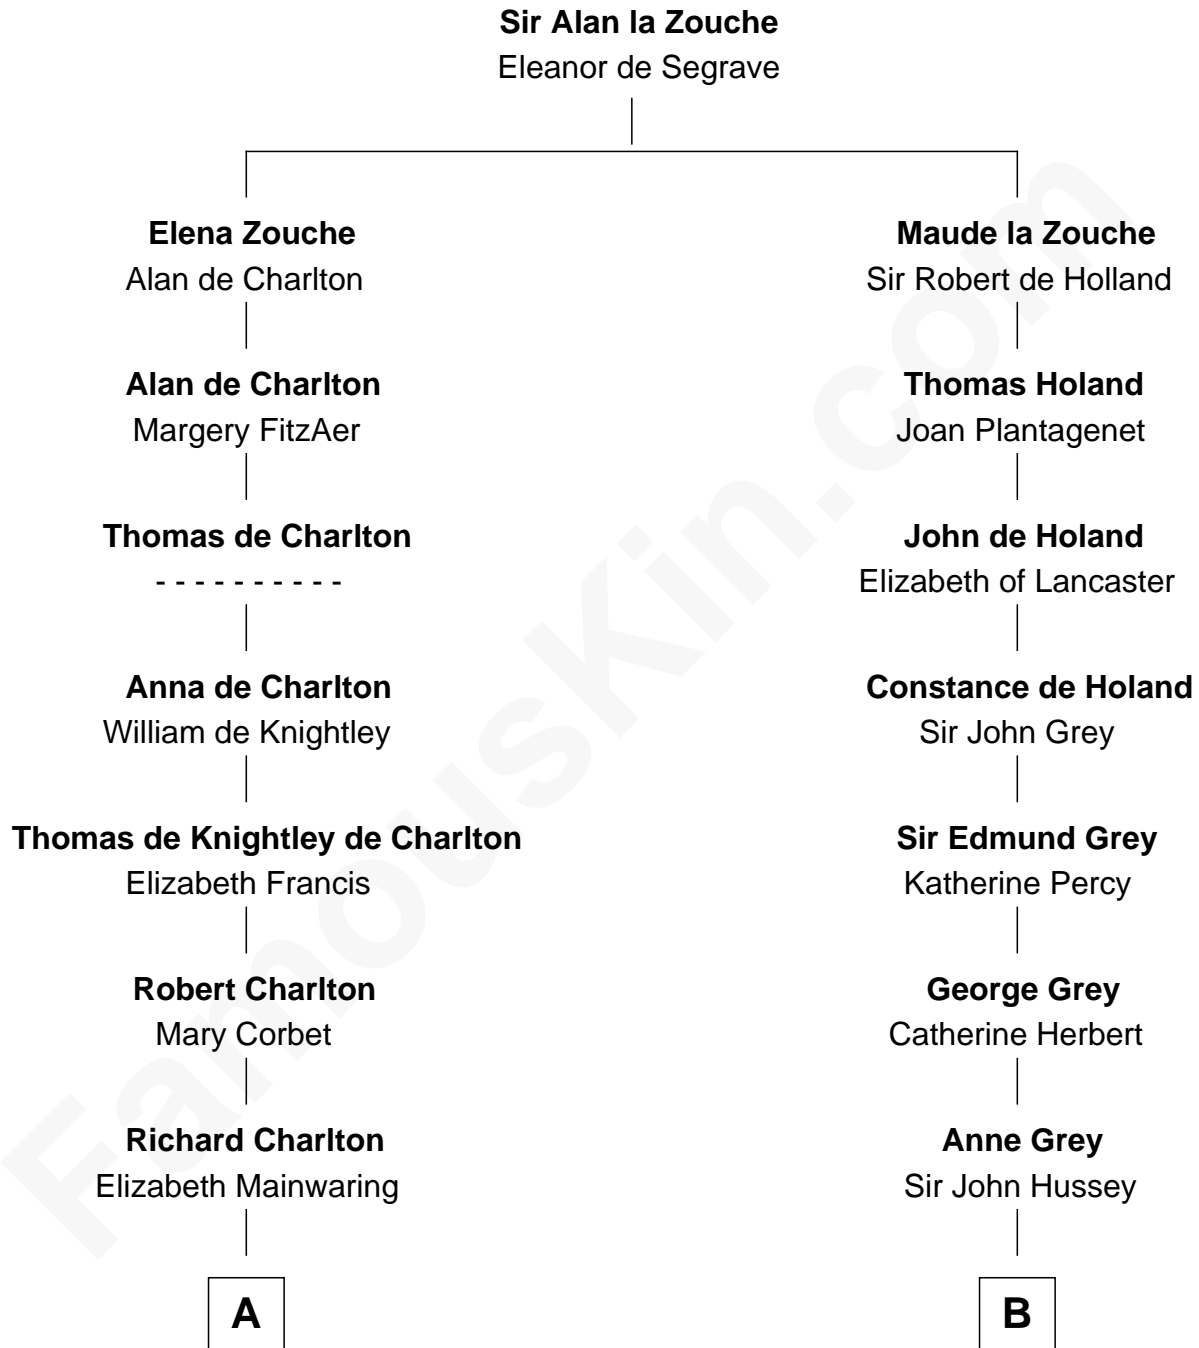

FamousKin.com

Relationship Chart of

Sarah Palin

9th Governor of Alaska

20th cousin 1 time removed of

Camilla Parker Bowles

Queen Consort of the United Kingdom

C

Thomas S. Ruddock

Maria Nancy Newell

May Belle Ruddock

Henry Charles Brandt

Nellie Marie Brandt

Charles Francis Heath

Charles Richard Heath

Sarah Sheeran