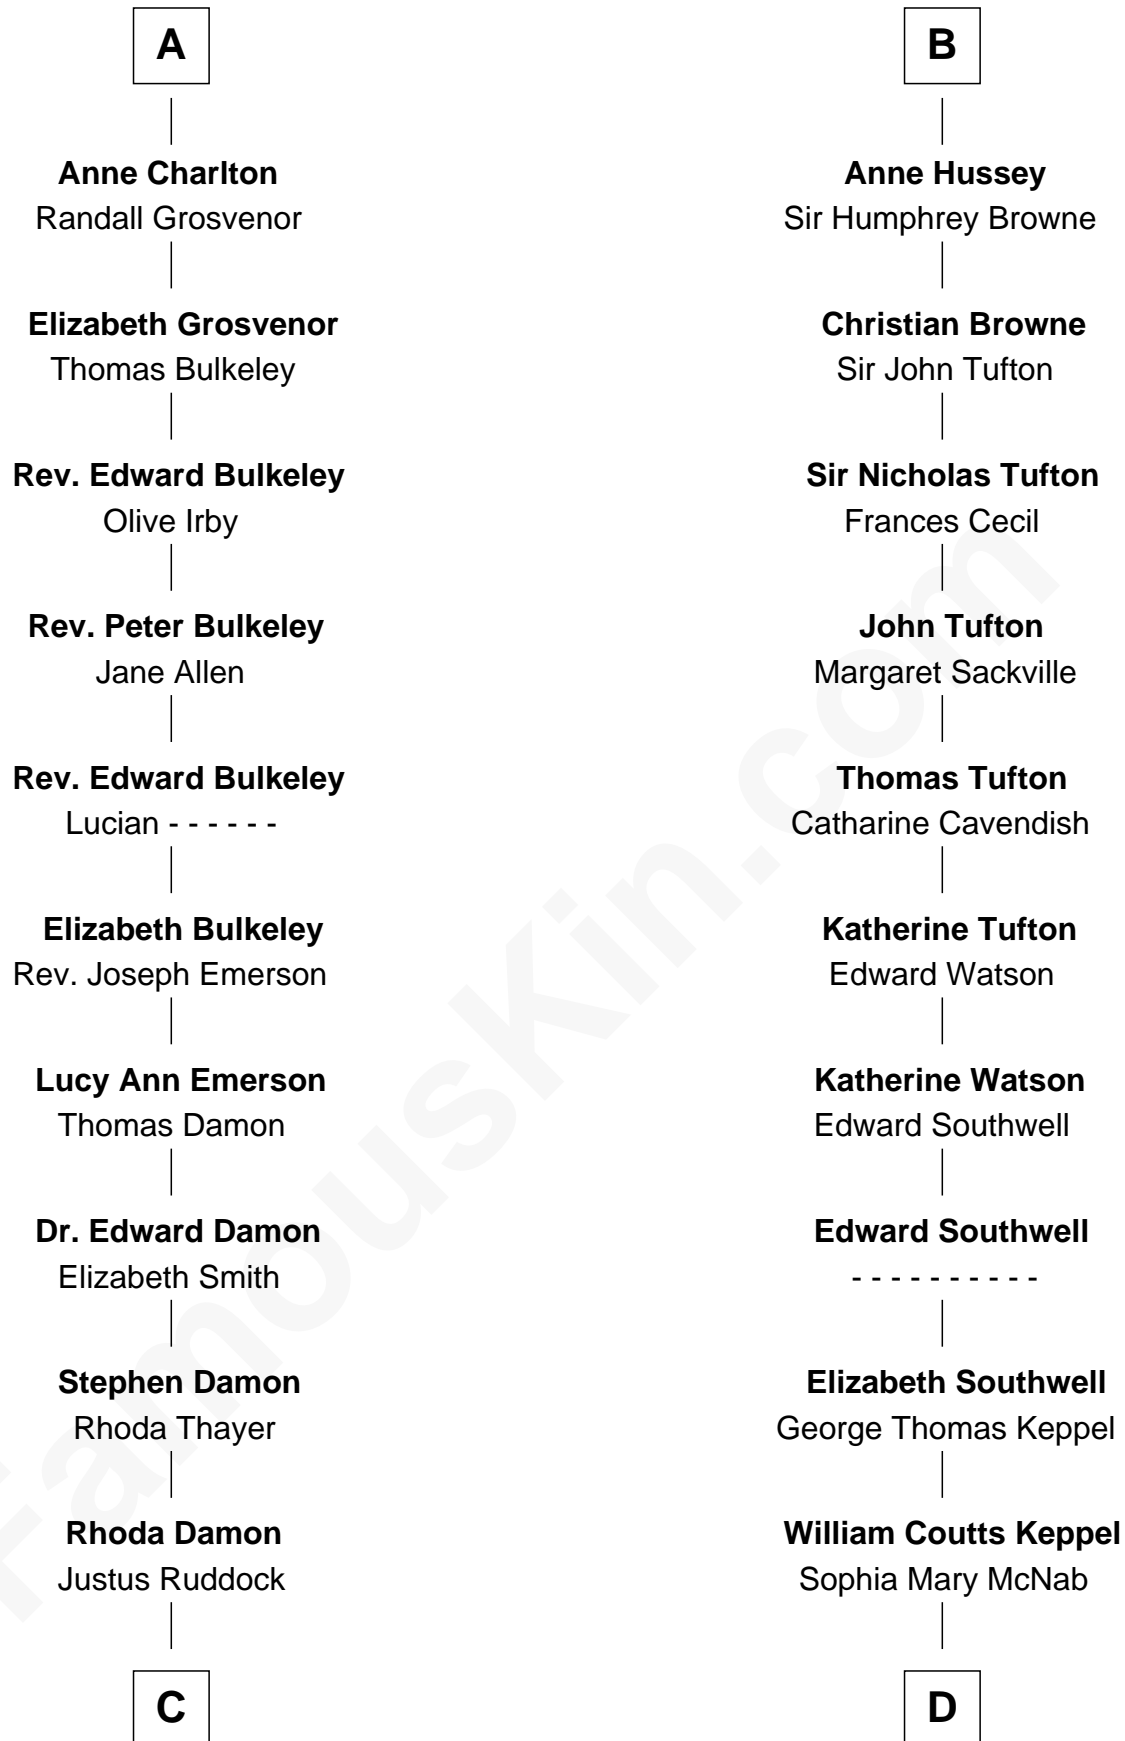

FamousKin.com

Relationship Chart of

Sarah Palin

9th Governor of Alaska

20th cousin 1 time removed of

Camilla Parker Bowles

Queen Consort of the United Kingdom

C

Thomas S. Ruddock

Maria Nancy Newell

May Belle Ruddock

Henry Charles Brandt

Nellie Marie Brandt

Charles Francis Heath

Charles Richard Heath

Sarah Sheeran

Sarah Palin

9th Governor of Alaska

D

George Keppel

Alice Frederica Edmonstone

Sonia Rosemary Keppel

Roland Calvert Cubitt

Rosalind Maud Cubitt