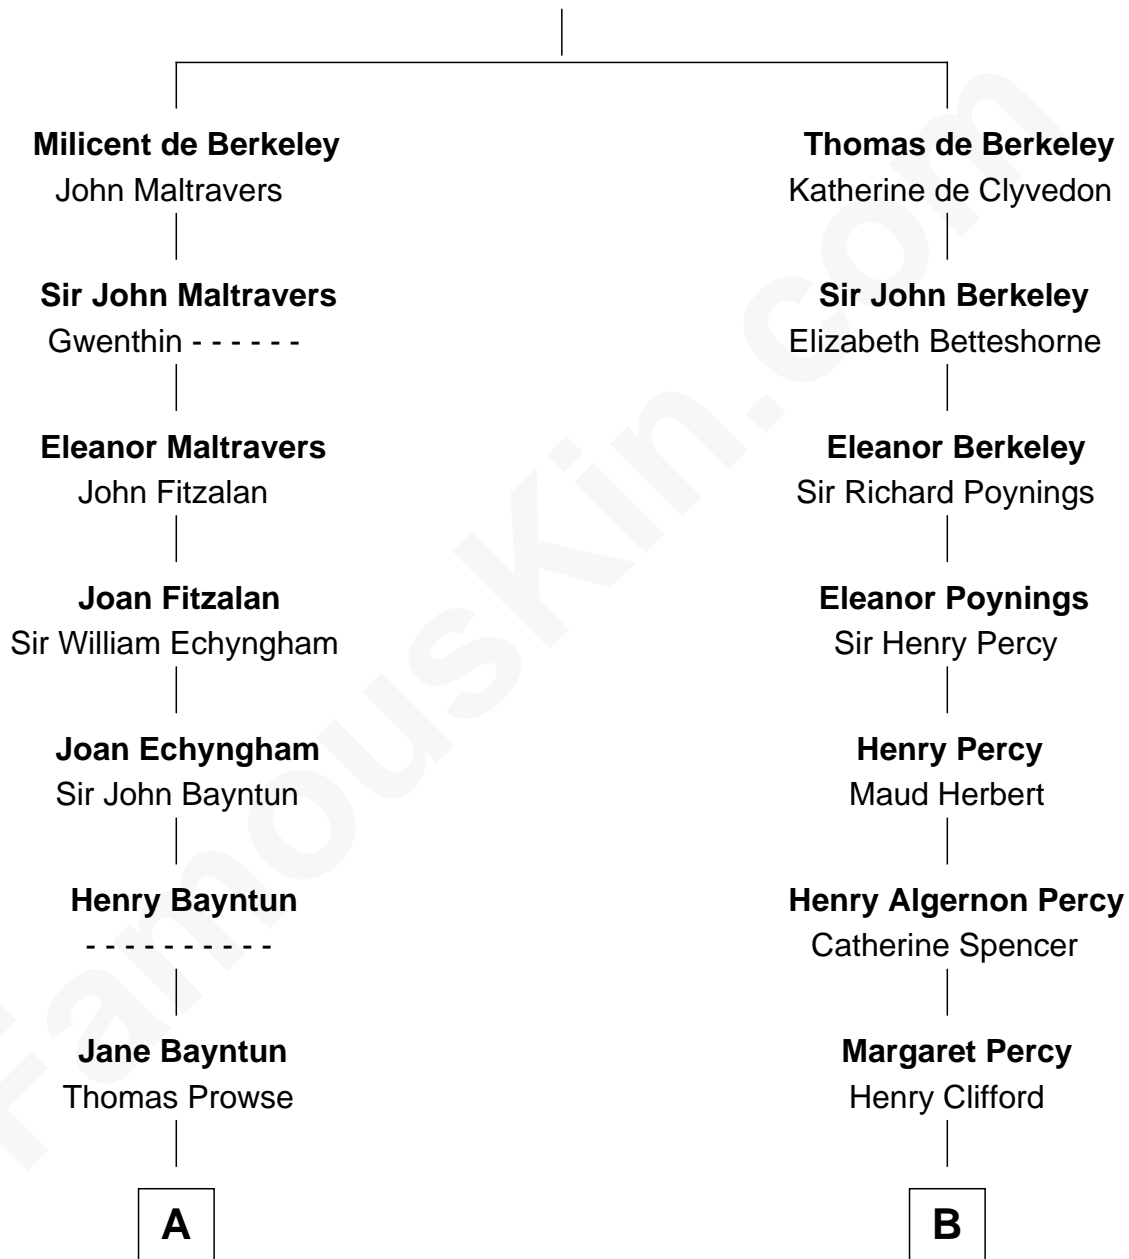

FamousKin.com Relationship Chart of

Sarah Palin

9th Governor of Alaska

20th cousin of

Camilla Parker Bowles

Queen Consort of the United Kingdom

Sir Maurice de Berkeley

Eve la Zouche

C

May Belle Ruddock
Henry Charles Brandt

Nellie Marie Brandt
Charles Francis Heath

Charles Richard Heath
Sarah Sheeran

Sarah Palin
9th Governor of Alaska

D

George Keppel
Alice Frederica Edmonstone

Sonia Rosemary Keppel
Roland Calvert Cubitt