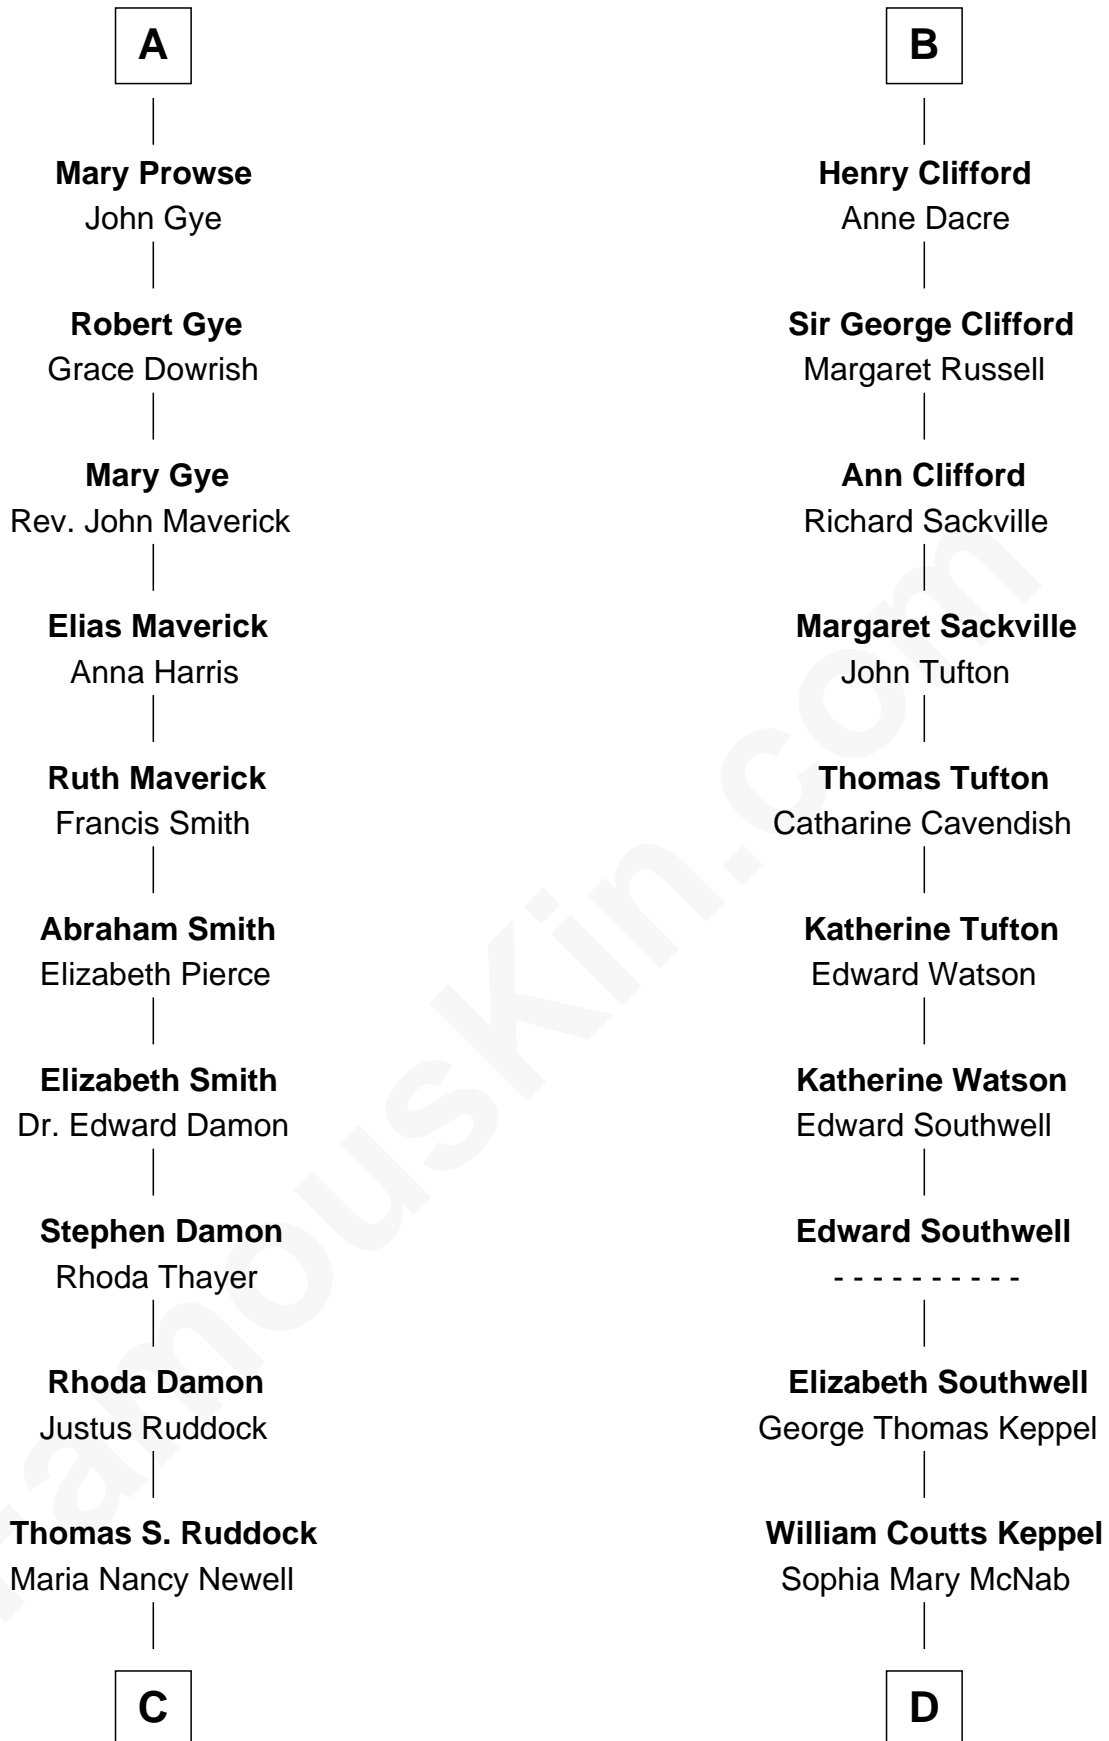

FamousKin.com Relationship Chart of

Sarah Palin

9th Governor of Alaska

20th cousin of

Camilla Parker Bowles

Queen Consort of the United Kingdom

Sir Maurice de Berkeley

Eve la Zouche

C

May Belle Ruddock
Henry Charles Brandt

Nellie Marie Brandt
Charles Francis Heath

Charles Richard Heath
Sarah Sheeran

Sarah Palin
9th Governor of Alaska

D

George Keppel
Alice Frederica Edmonstone

Sonia Rosemary Keppel
Roland Calvert Cubitt