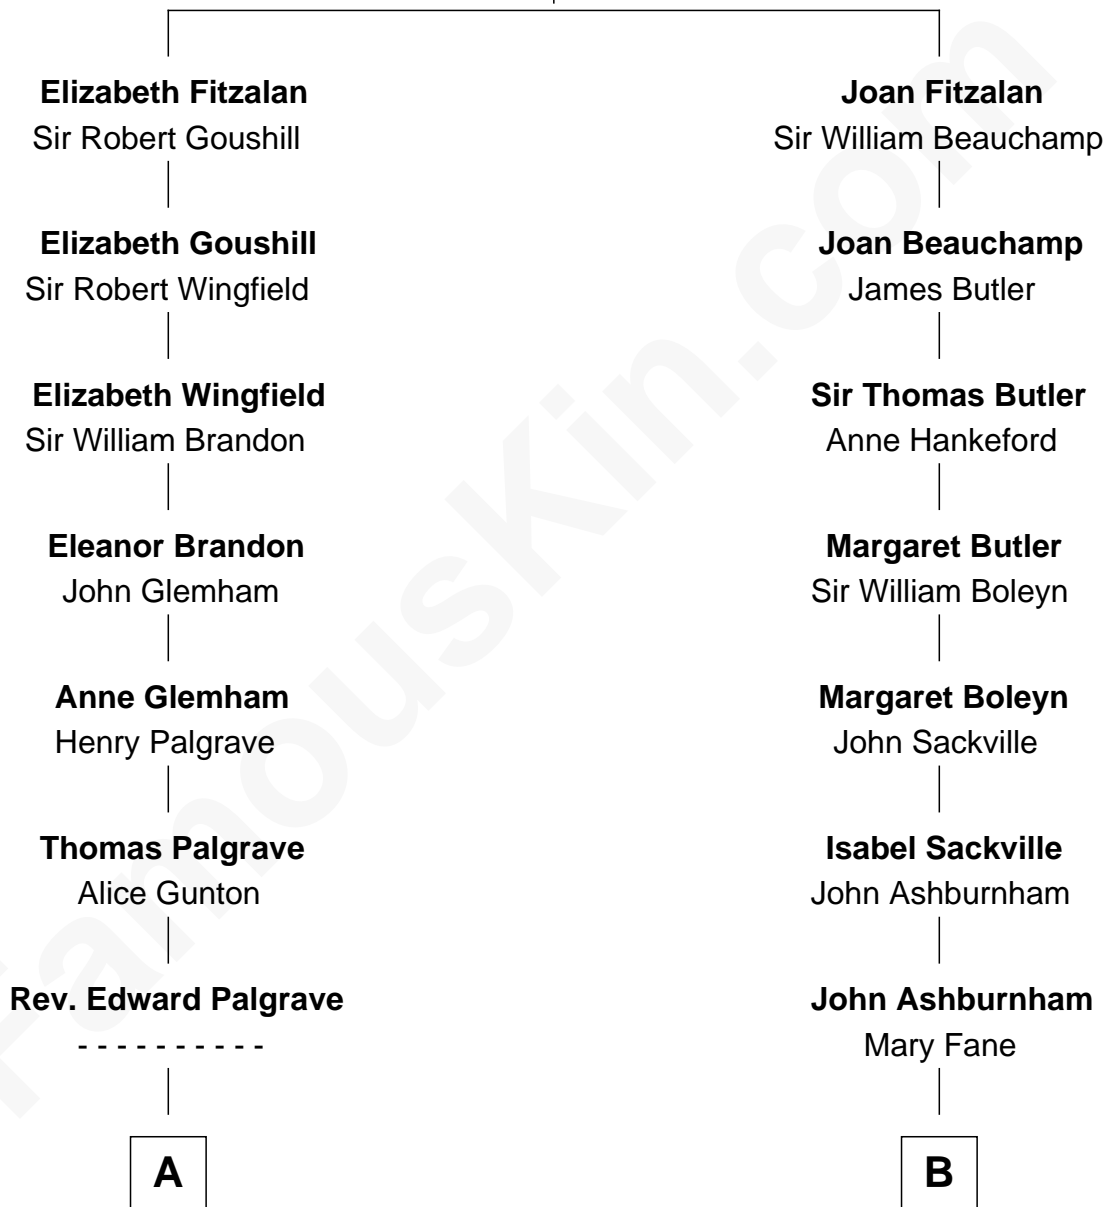

FamousKin.com
Relationship Chart of
Sarah Palin

9th Governor of Alaska

19th cousin 1 time removed of

Camilla Parker Bowles

Queen Consort of the United Kingdom

Sir Richard Fitzalan
 Elizabeth de Bohun

C

Charles R. Heath
Alice Adeline Oriel

Charles Francis Heath
Nellie Marie Brandt

Charles Richard Heath
Sarah Sheeran

Sarah Palin
9th Governor of Alaska

D

Sonia Rosemary Keppel
Roland Calvert Cubitt

Rosalind Maud Cubitt
Bruce Middleton Hope Shand