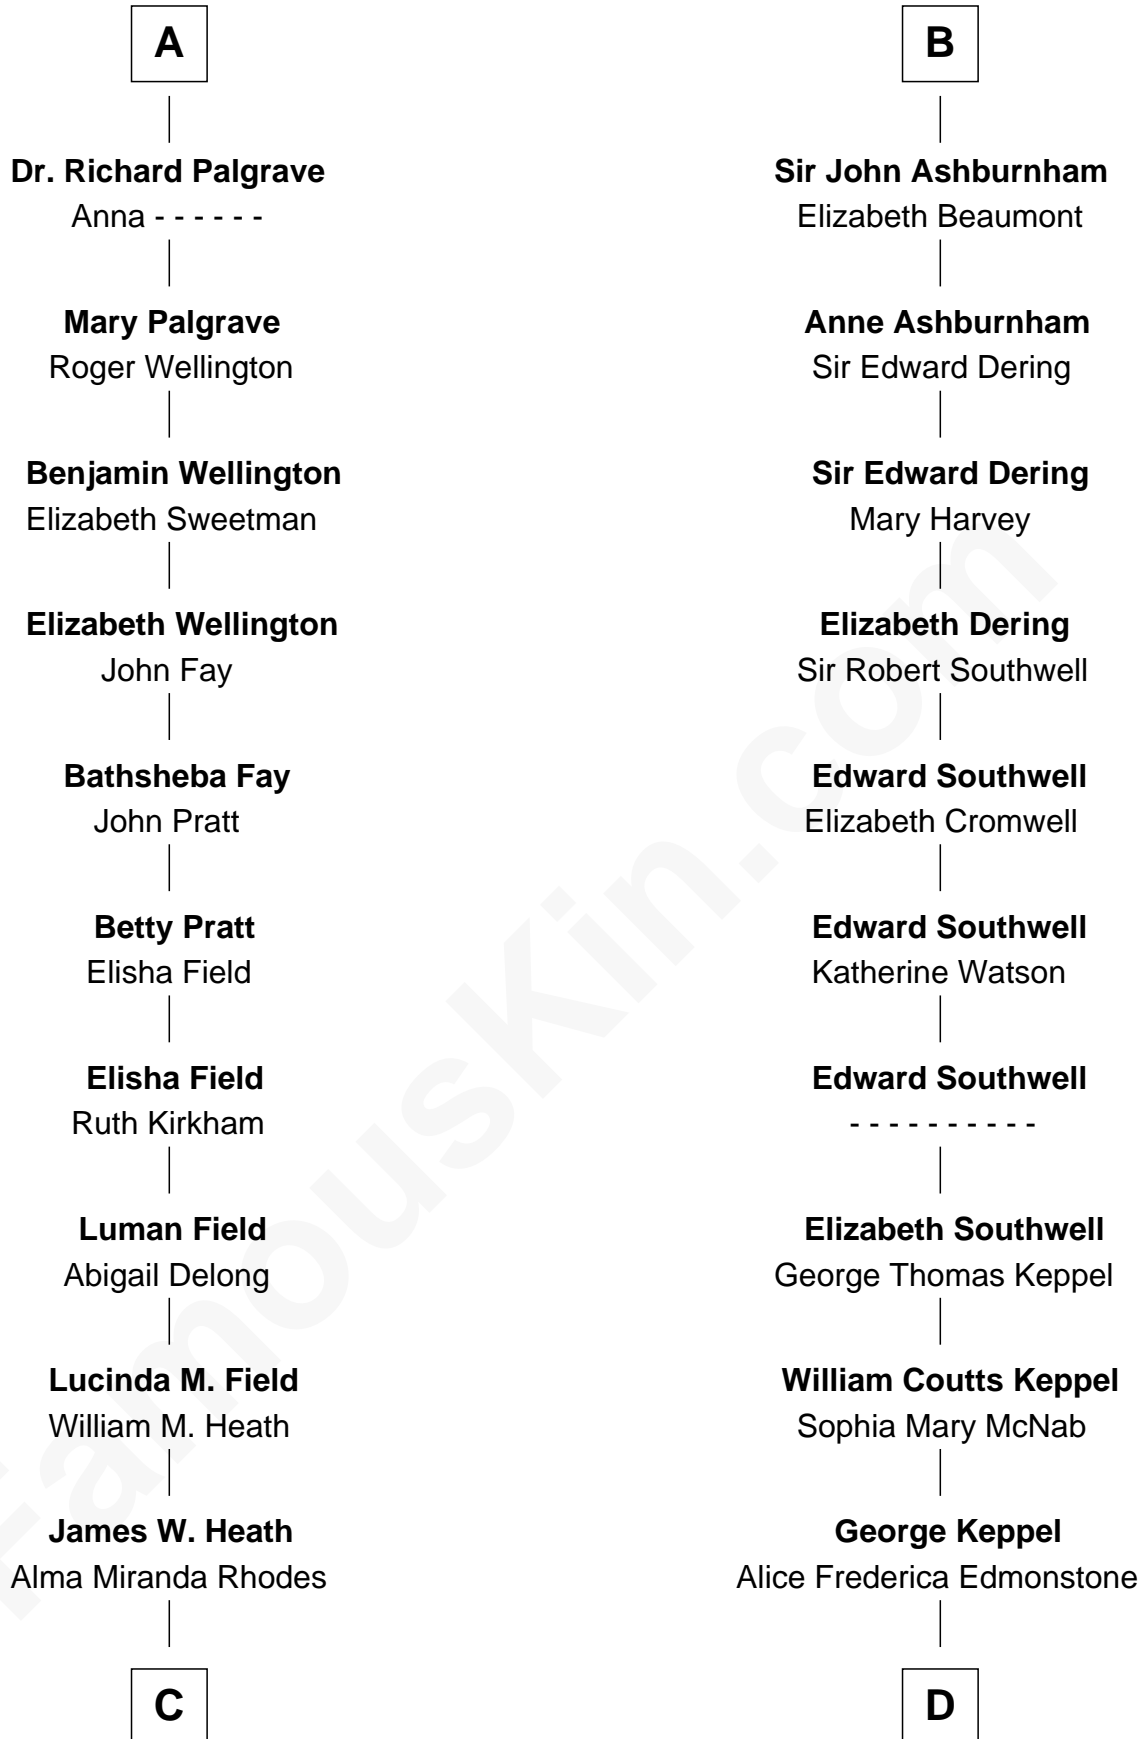

FamousKin.com
Relationship Chart of
Sarah Palin

9th Governor of Alaska

19th cousin 1 time removed of

Camilla Parker Bowles

Queen Consort of the United Kingdom

Sir Richard Fitzalan
 Elizabeth de Bohun

C

Charles R. Heath
Alice Adeline Oriel

Charles Francis Heath
Nellie Marie Brandt

Charles Richard Heath
Sarah Sheeran

Sarah Palin
9th Governor of Alaska

D

Sonia Rosemary Keppel
Roland Calvert Cubitt

Rosalind Maud Cubitt
Bruce Middleton Hope Shand