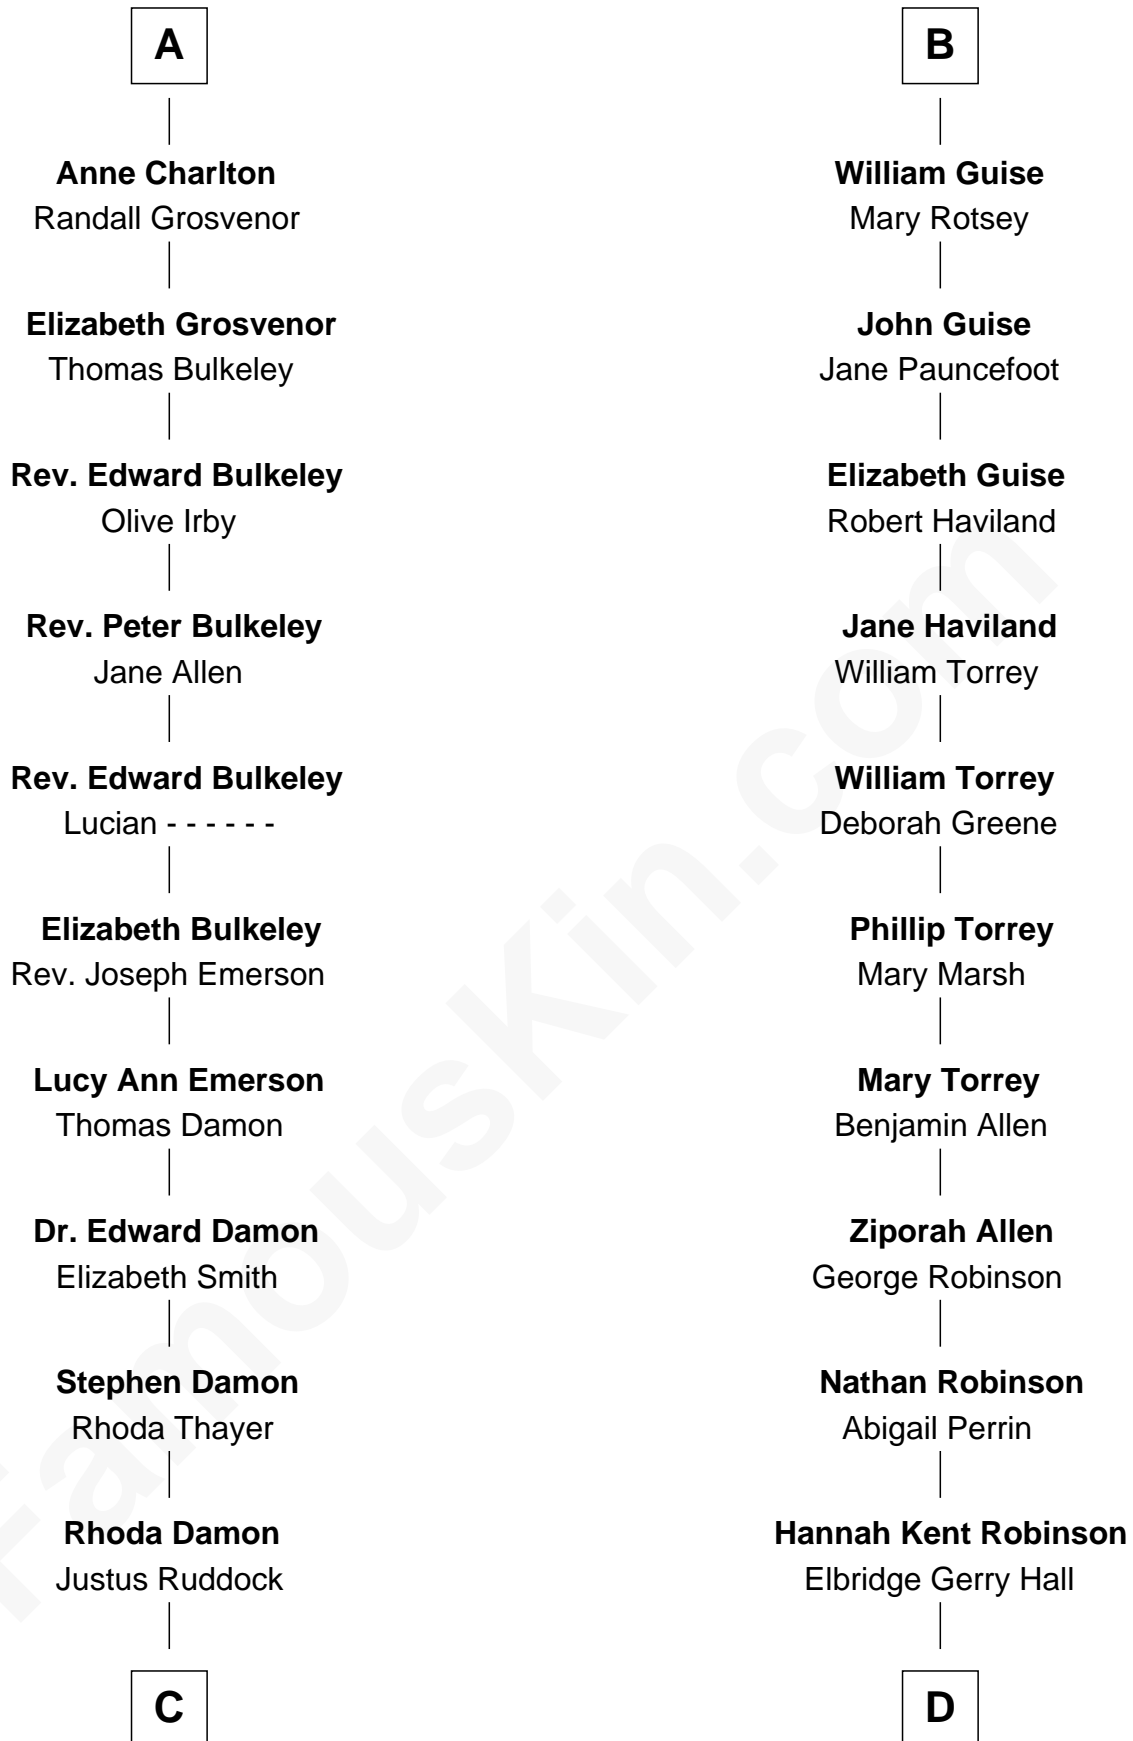

# FamousKin.com Relationship Chart of

**Sarah Palin**

*9th Governor of Alaska*

20th cousin 1 time removed of

**Raquel Welch**

*Movie Actress*

**Sir Alan la Zouche**

Eleanor de Segrave

**C**

**Thomas S. Ruddock**

Maria Nancy Newell

**May Belle Ruddock**

Henry Charles Brandt

**Nellie Marie Brandt**

Charles Francis Heath

**Charles Richard Heath**

Sarah Sheeran

**Sarah Palin**

*9th Governor of Alaska*

**D**

**Justin Smith Hall**

Sarah Mehitable Stanford

**Emery Stanford Hall**

Clara Louise Adams