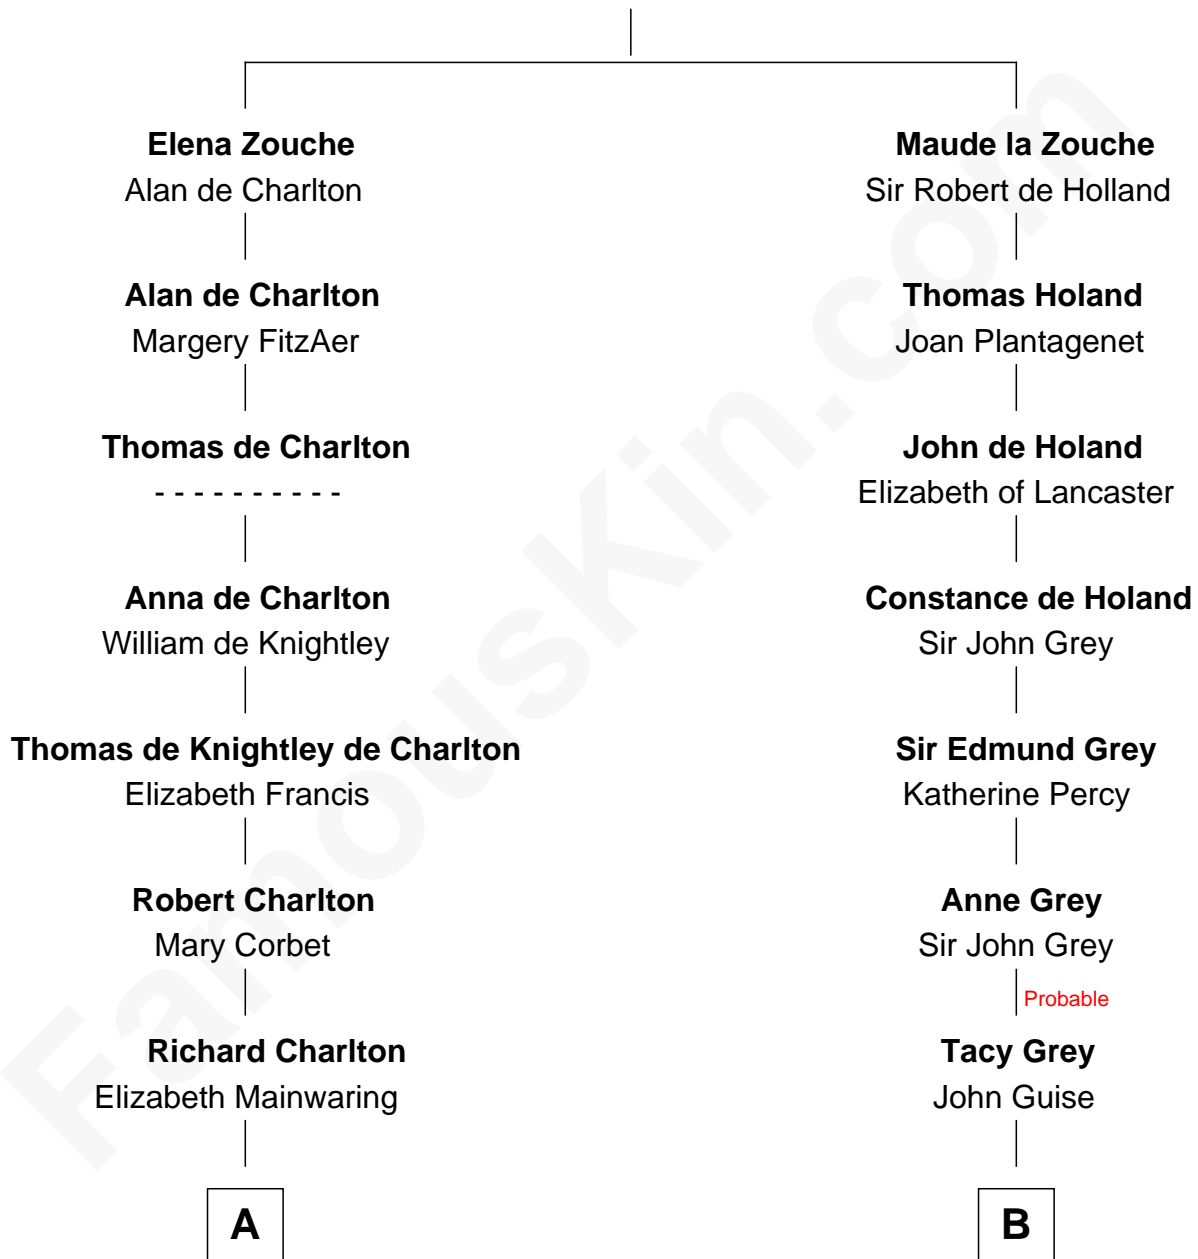

# FamousKin.com Relationship Chart of

**Sarah Palin**

*9th Governor of Alaska*

20th cousin 1 time removed of

**Raquel Welch**

*Movie Actress*

**Sir Alan la Zouche**

Eleanor de Segrave

**C**

**Thomas S. Ruddock**

Maria Nancy Newell

**May Belle Ruddock**

Henry Charles Brandt

**Nellie Marie Brandt**

Charles Francis Heath

**Charles Richard Heath**

Sarah Sheeran

**Sarah Palin**

*9th Governor of Alaska*

**D**

**Justin Smith Hall**

Sarah Mehitable Stanford

**Emery Stanford Hall**

Clara Louise Adams