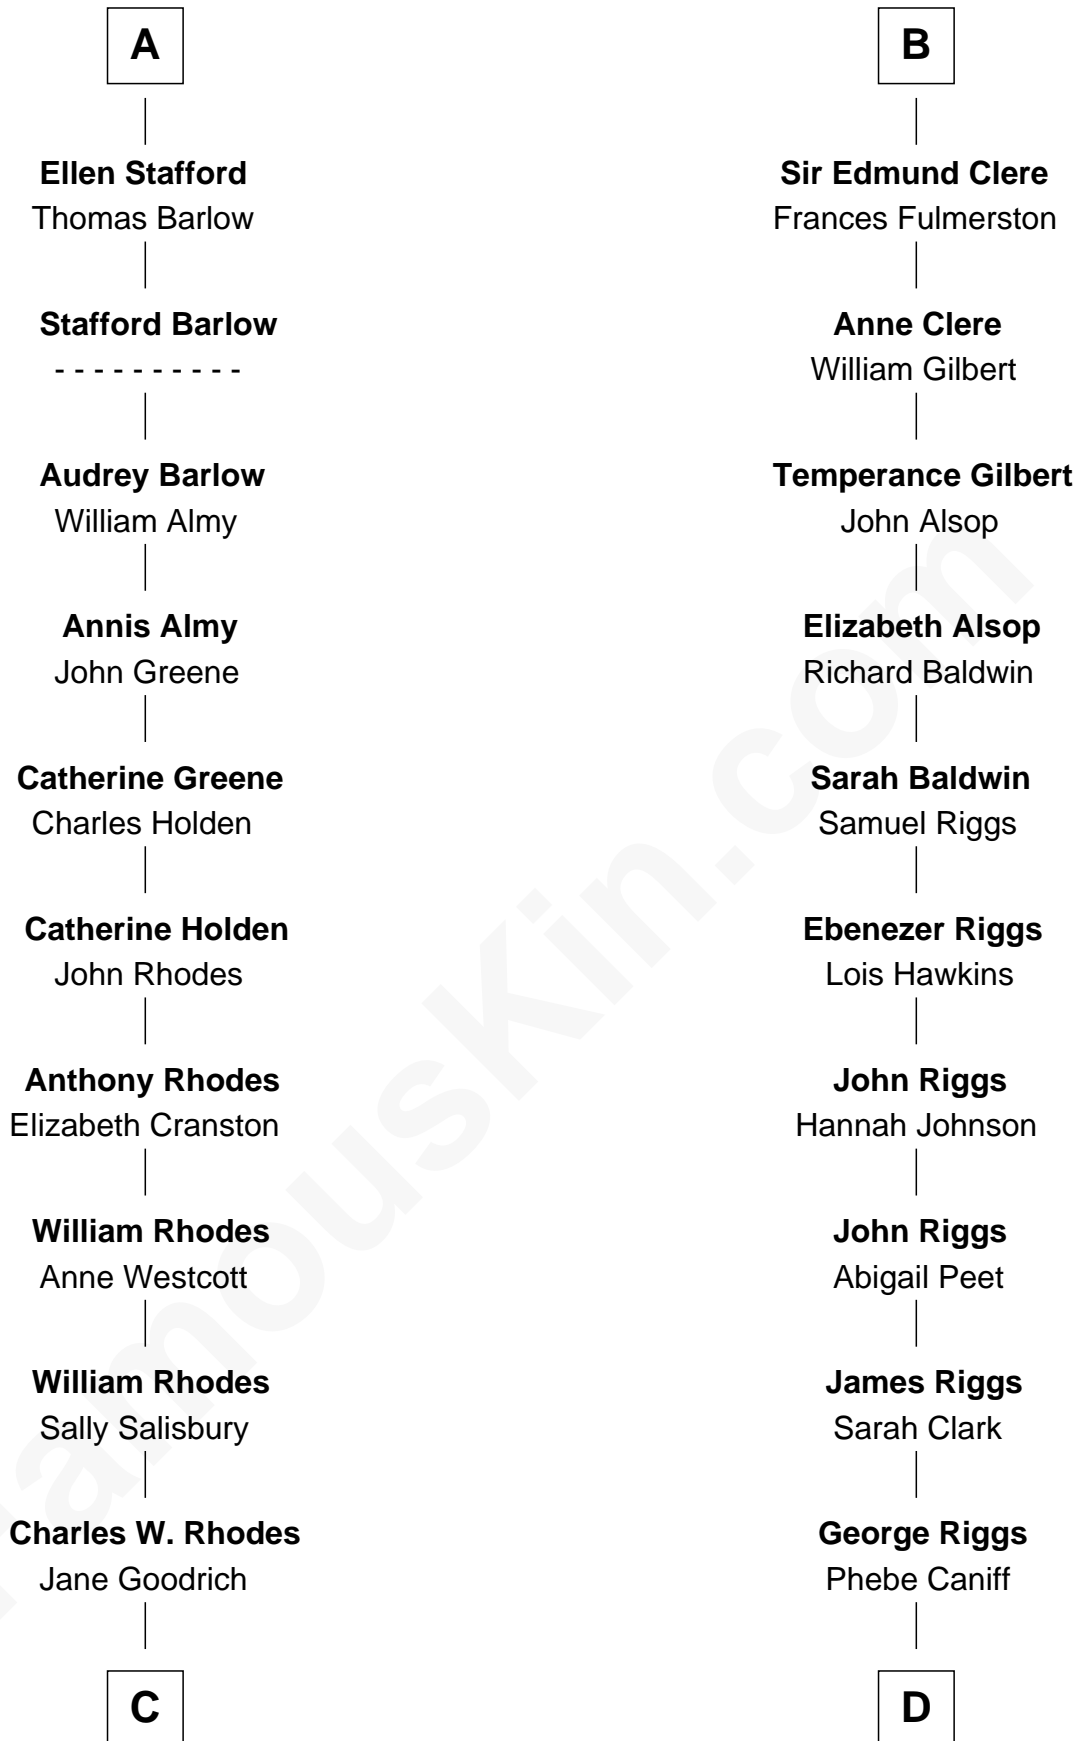

FamousKin.com

Relationship Chart of

Sarah Palin

9th Governor of Alaska

20th cousin 1 time removed of

Mamie (Doud) Eisenhower

First Lady of President Dwight Eisenhower

C

Alma Miranda Rhodes

James W. Heath

Charles R. Heath

Alice Adeline Oriel

Charles Francis Heath

Nellie Marie Brandt

Charles Richard Heath

Sarah Sheeran

Sarah Palin

9th Governor of Alaska

D

Maria Riggs

Eli Doud

Royal Houghton Doud

Mary Cornelia Sheldon

John Sheldon Doud