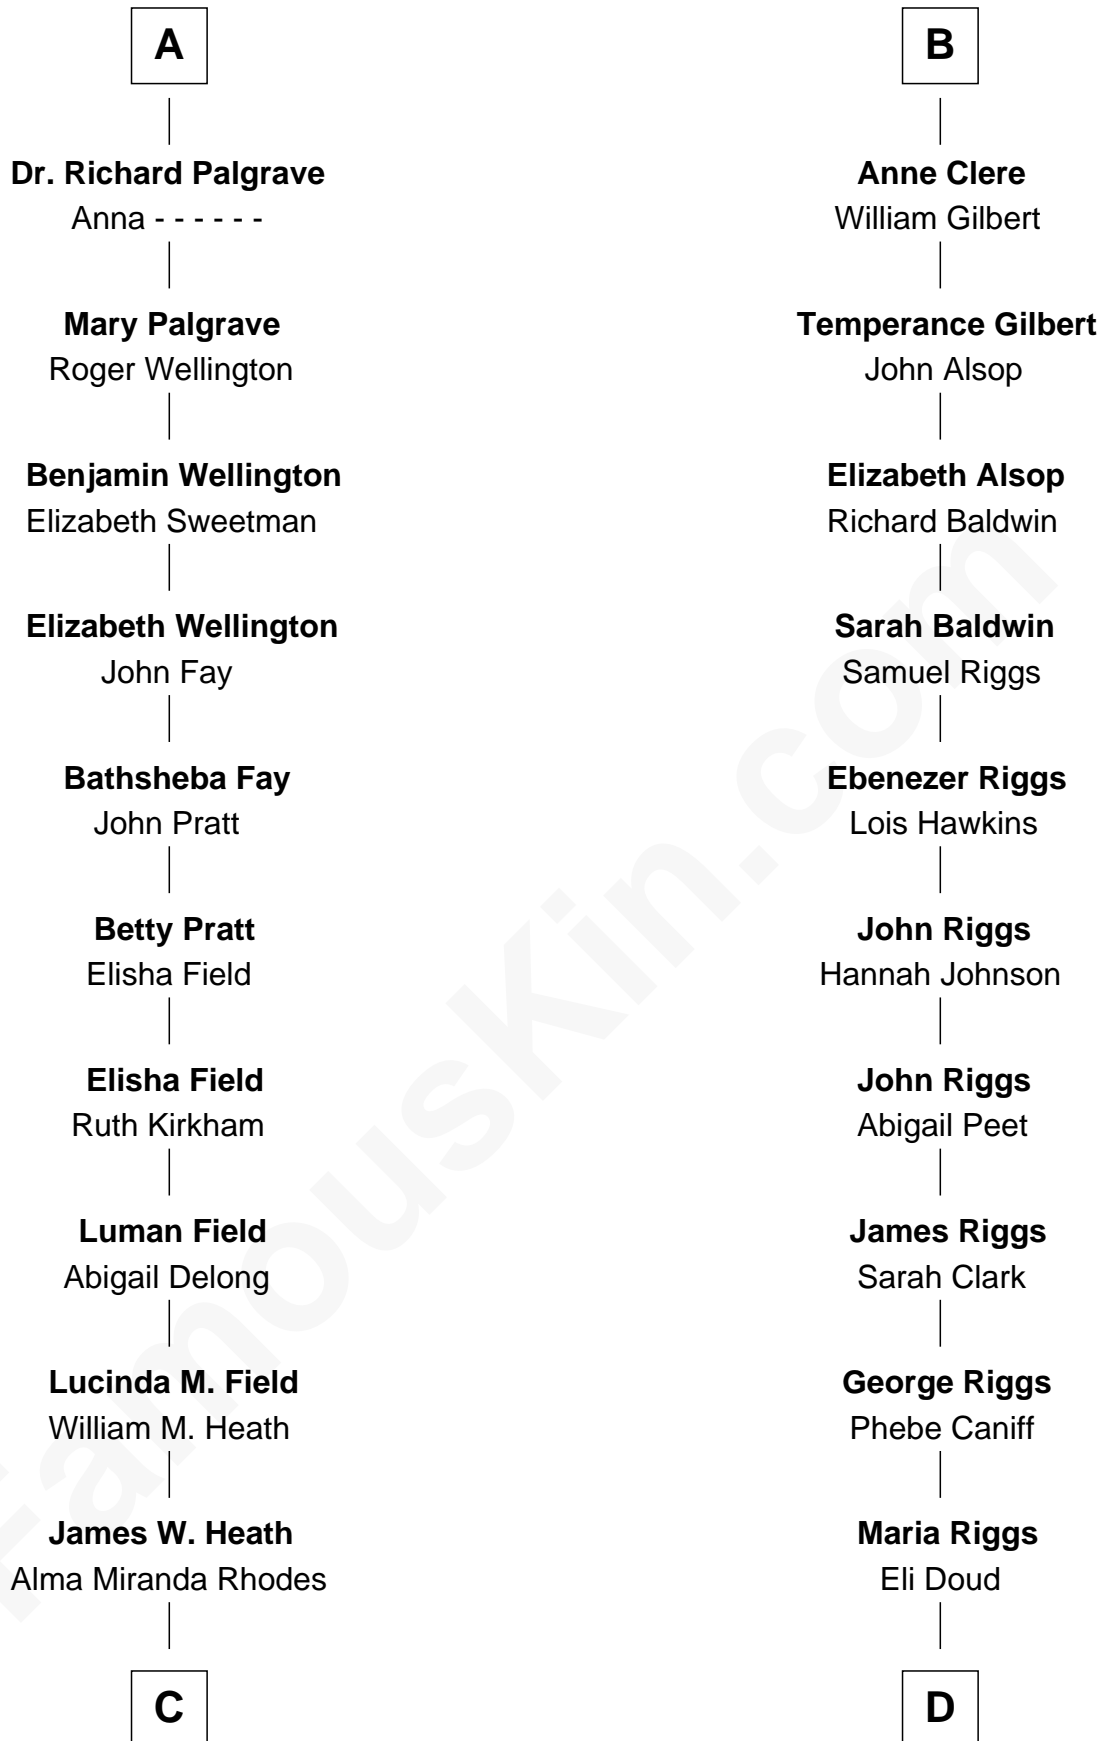

FamousKin.com

Relationship Chart of

Sarah Palin

9th Governor of Alaska

19th cousin 1 time removed of

Mamie (Doud) Eisenhower

First Lady of President Dwight Eisenhower

Sir Richard Fitzalan

Sir William Beauchamp

Joan Beauchamp

James Butler

Sir Thomas Butler

Anne Hankeford

Margaret Butler

Sir William Boleyn

Alice Boleyn

Sir Robert Clere

Sir John Clere

Anne Tyrrell

Sir Edmund Clere

Frances Fulmerston

B

C

Charles R. Heath
Alice Adeline Oriel

Charles Francis Heath
Nellie Marie Brandt

Charles Richard Heath
Sarah Sheeran

Sarah Palin
9th Governor of Alaska

D

Royal Houghton Doud
Mary Cornelia Sheldon

John Sheldon Doud
Elivera Mathilda Carlson

Mamie (Doud) Eisenhower
First Lady of Dwight Eisenhower