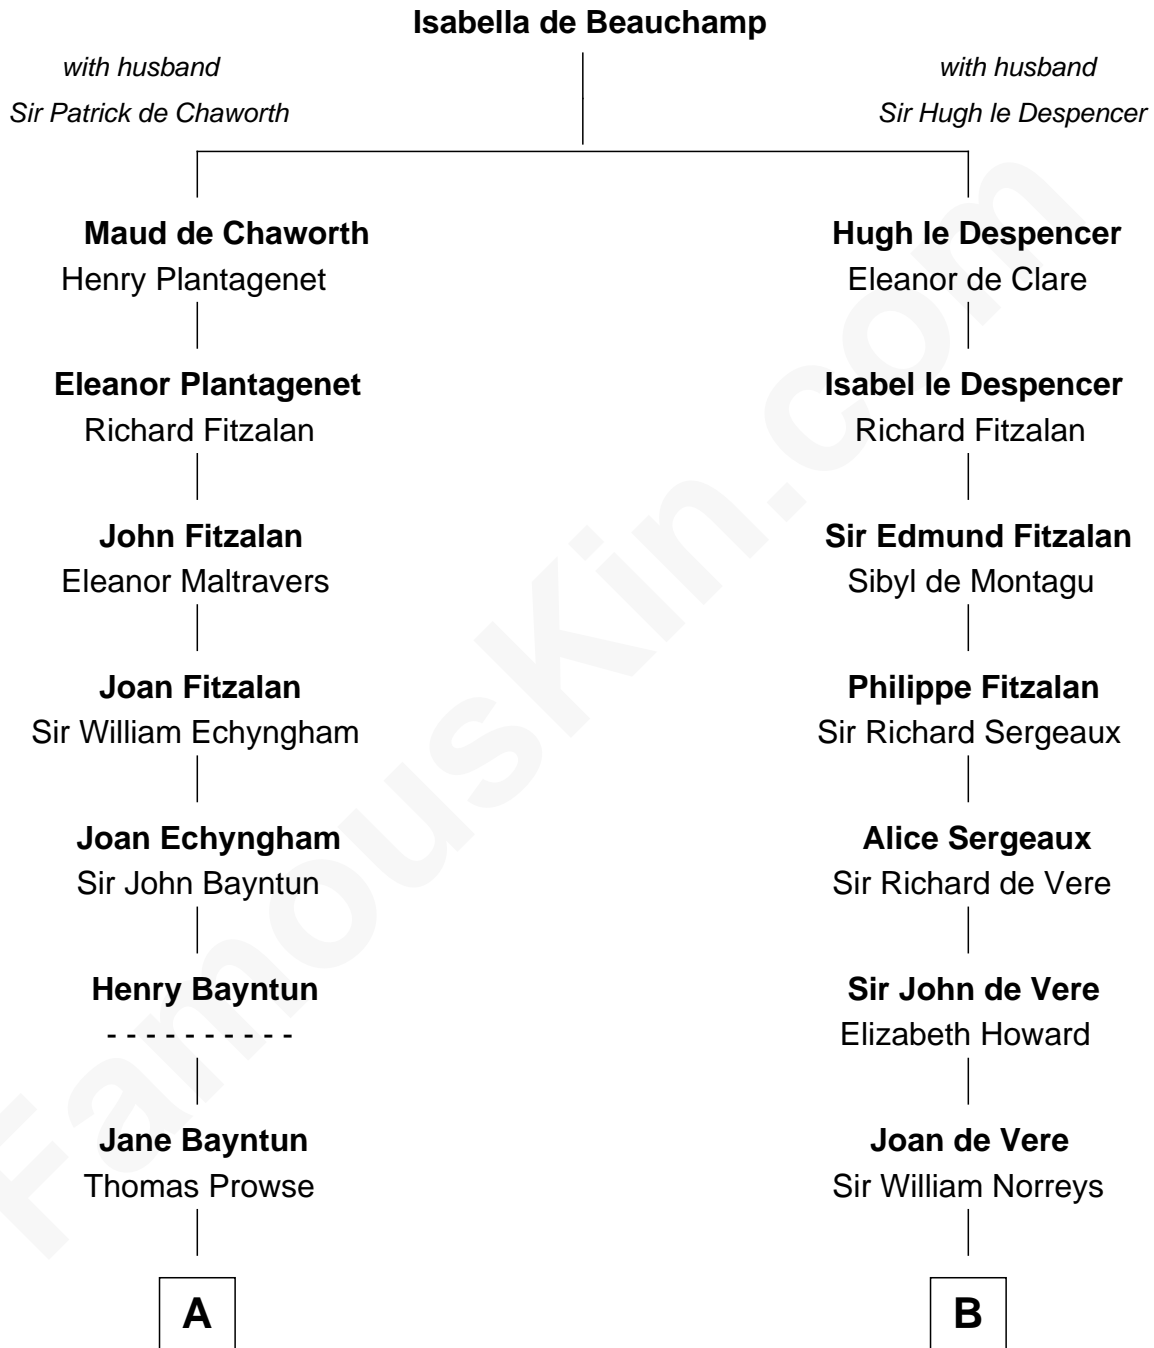

FamousKin.com

Relationship Chart of Sarah Palin

9th Governor of Alaska

20th cousin 1 time removed of

Lou (Henry) Hoover

First Lady of President Herbert Hoover

C

May Belle Ruddock
Henry Charles Brandt

Nellie Marie Brandt
Charles Francis Heath

Charles Richard Heath
Sarah Sheeran

Sarah Palin
9th Governor of Alaska

D

Polly Goffe
Josiah Wallace

Nancy M. Wallace
John Scobey

Philomelia Sophia Scobey
Phineas Weed

Florence Ida Weed
Charles Delano Henry

Lou (Henry) Hoover
First Lady of Herbert Hoover