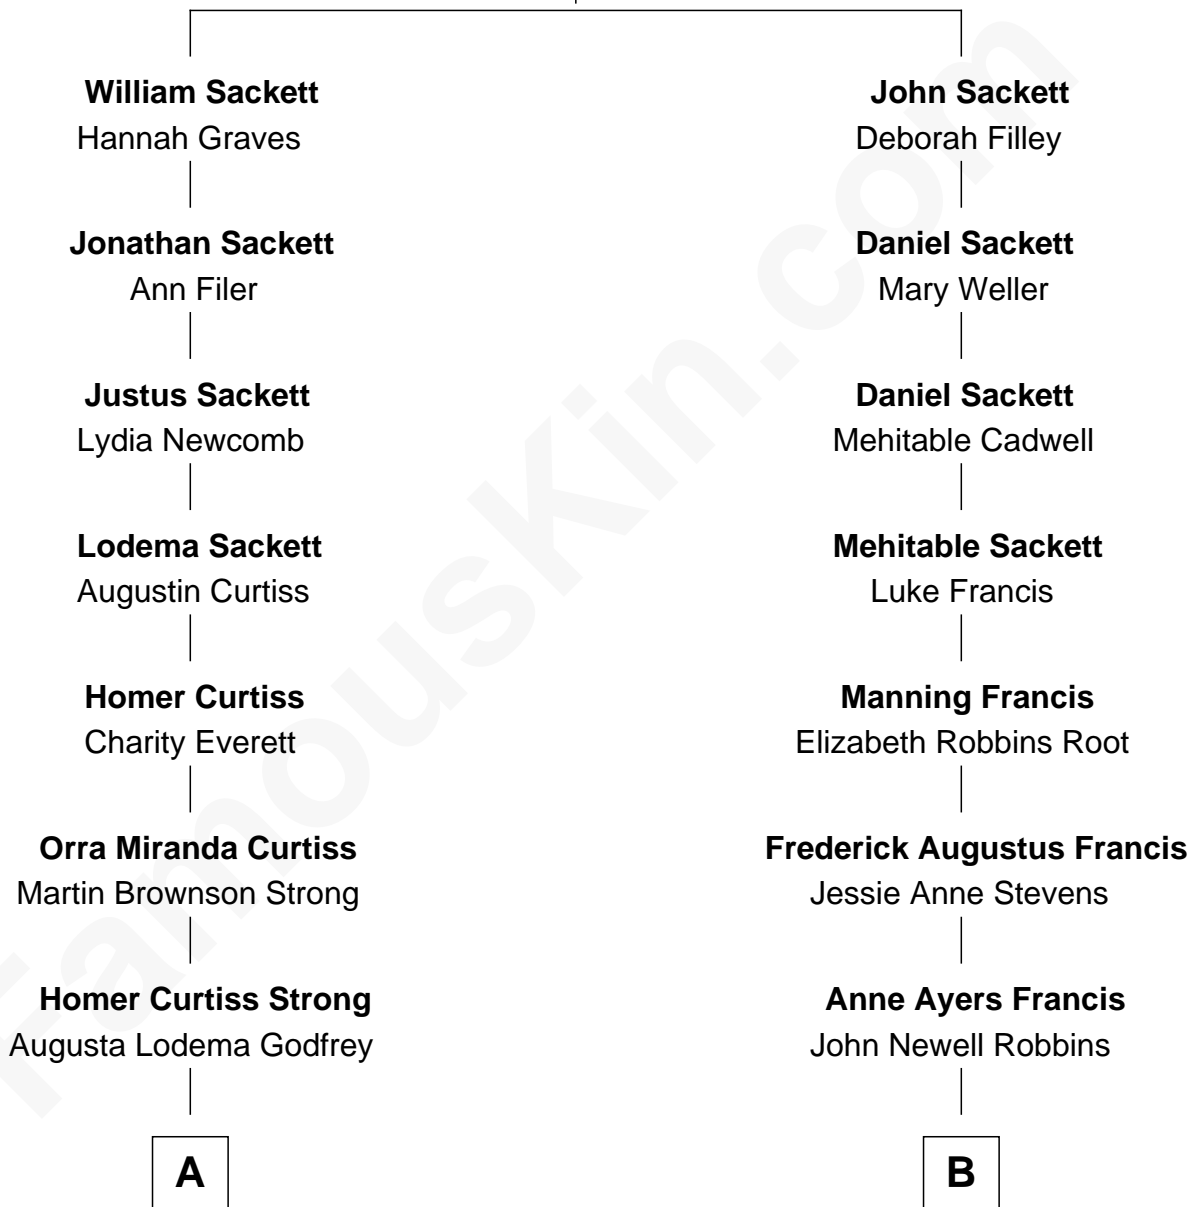

FamousKin.com
Relationship Chart of
Sarah Palin

9th Governor of Alaska

8th cousin 2 times removed of

Nancy (Davis) Reagan

First Lady of President Ronald Reagan

John Sackett
 Abigail Hannum

A

Cora Godfrey Strong

James Carl Gower

Helen Louise Gower
Clement James Sheeran

Sarah Sheeran
Charles Richard Heath

Sarah Palin
9th Governor of Alaska

B

Kenneth Seymour Robbins

Edith Prescott Lockett

Nancy (Davis) Reagan
First Lady of Ronald Reagan