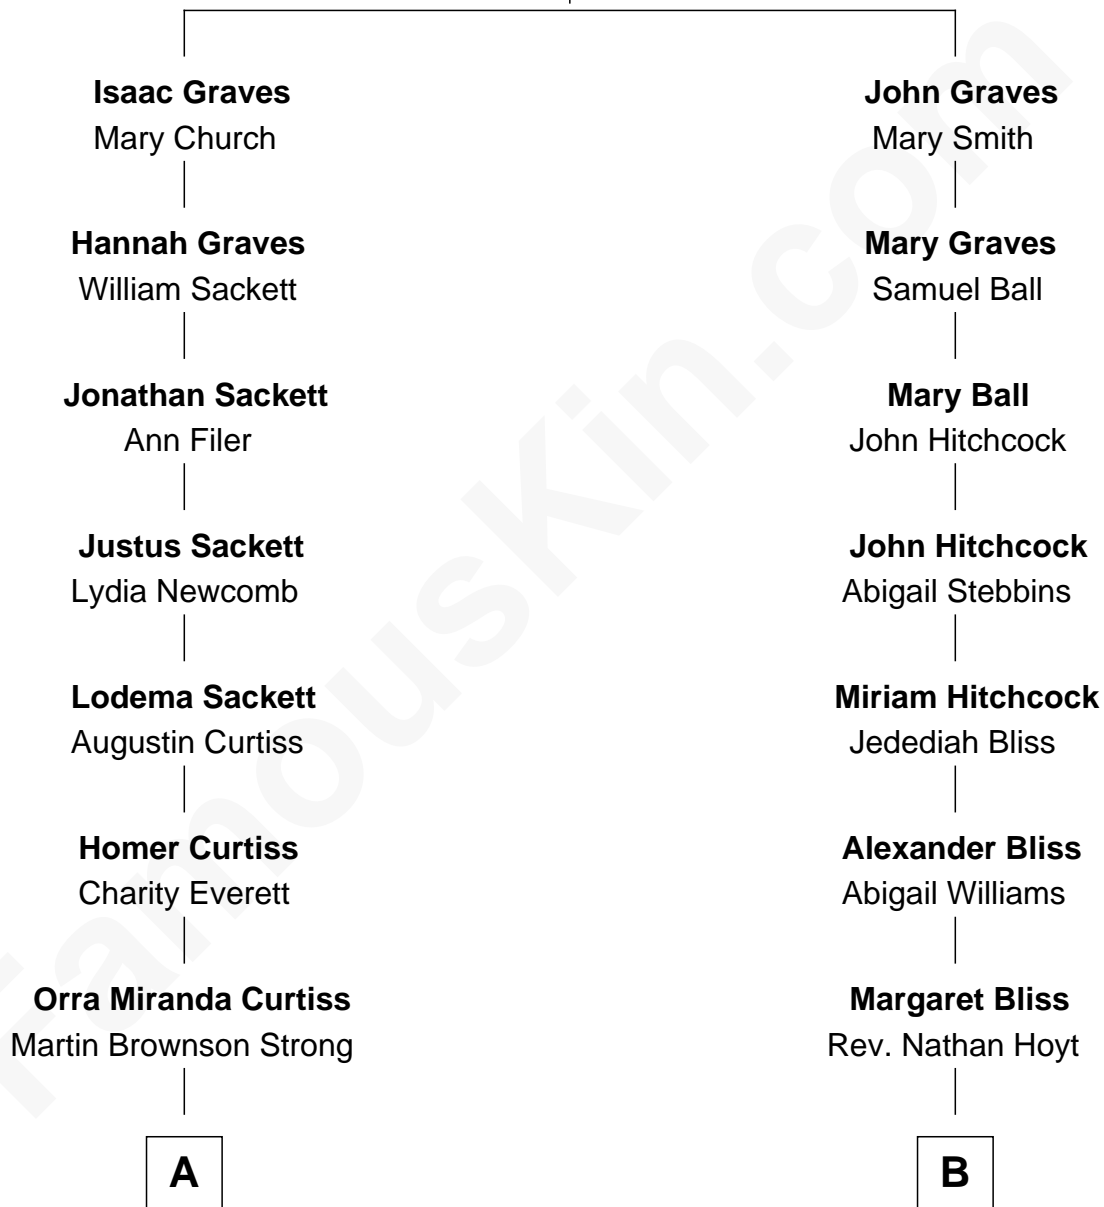

FamousKin.com

Relationship Chart of Sarah Palin

9th Governor of Alaska

8th cousin 3 times removed of

Ellen Louise (Axson) Wilson

First Lady of President Woodrow Wilson

Thomas Graves

Sarah Scott

A

Homer Curtiss Strong
Augusta Lodema Godfrey

Cora Godfrey Strong
James Carl Gower

Helen Louise Gower
Clement James Sheeran

Sarah Sheeran
Charles Richard Heath

Sarah Palin
9th Governor of Alaska

B

Margaret Jane Hoyt
Rev. Samuel Edward Axson

Ellen Louise (Axson) Wilson
First Lady of Woodrow Wilson

FamousKin.com