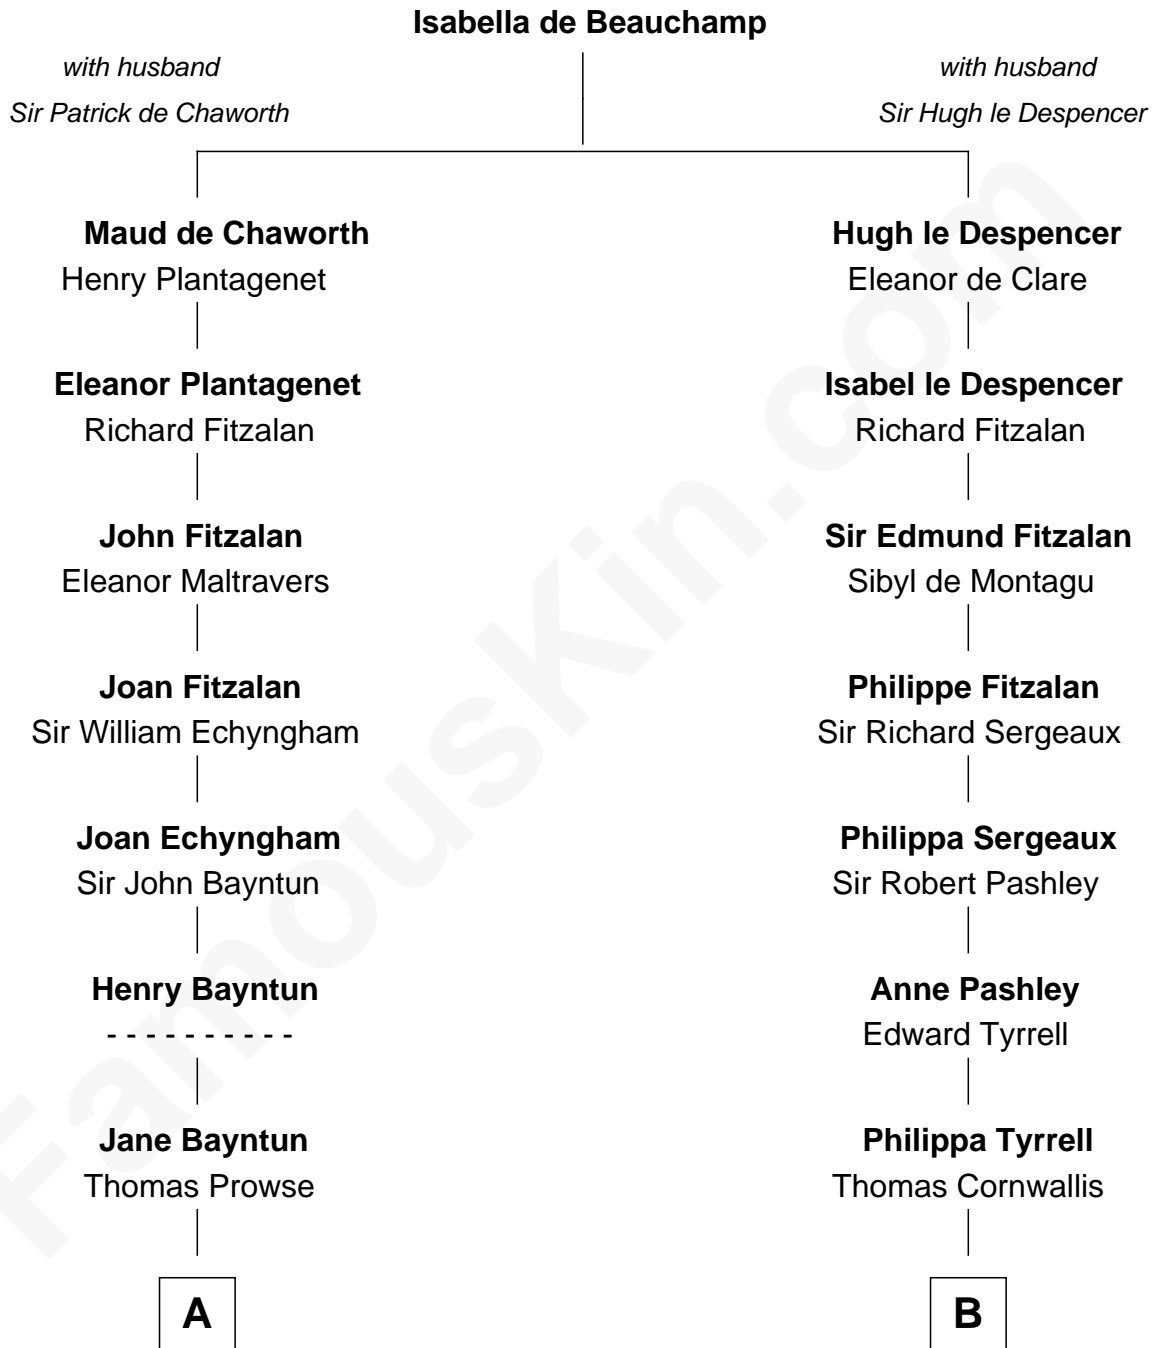

FamousKin.com Relationship Chart of

Sarah Palin

9th Governor of Alaska

20th cousin of

Ellen Louise (Axson) Wilson

First Lady of President Woodrow Wilson

C

May Belle Ruddock
Henry Charles Brandt

Nellie Marie Brandt
Charles Francis Heath

Charles Richard Heath
Sarah Sheeran

Sarah Palin
9th Governor of Alaska

D

Isaac FitzRandolph
Eleanor Hunter

Rebecca Longstreet FitzRandolph
Rev. Isaac Stockton Keith Axson

Rev. Samuel Edward Axson
Margaret Jane Hoyt

Ellen Louise (Axson) Wilson
First Lady of Woodrow Wilson

FamousKin.com