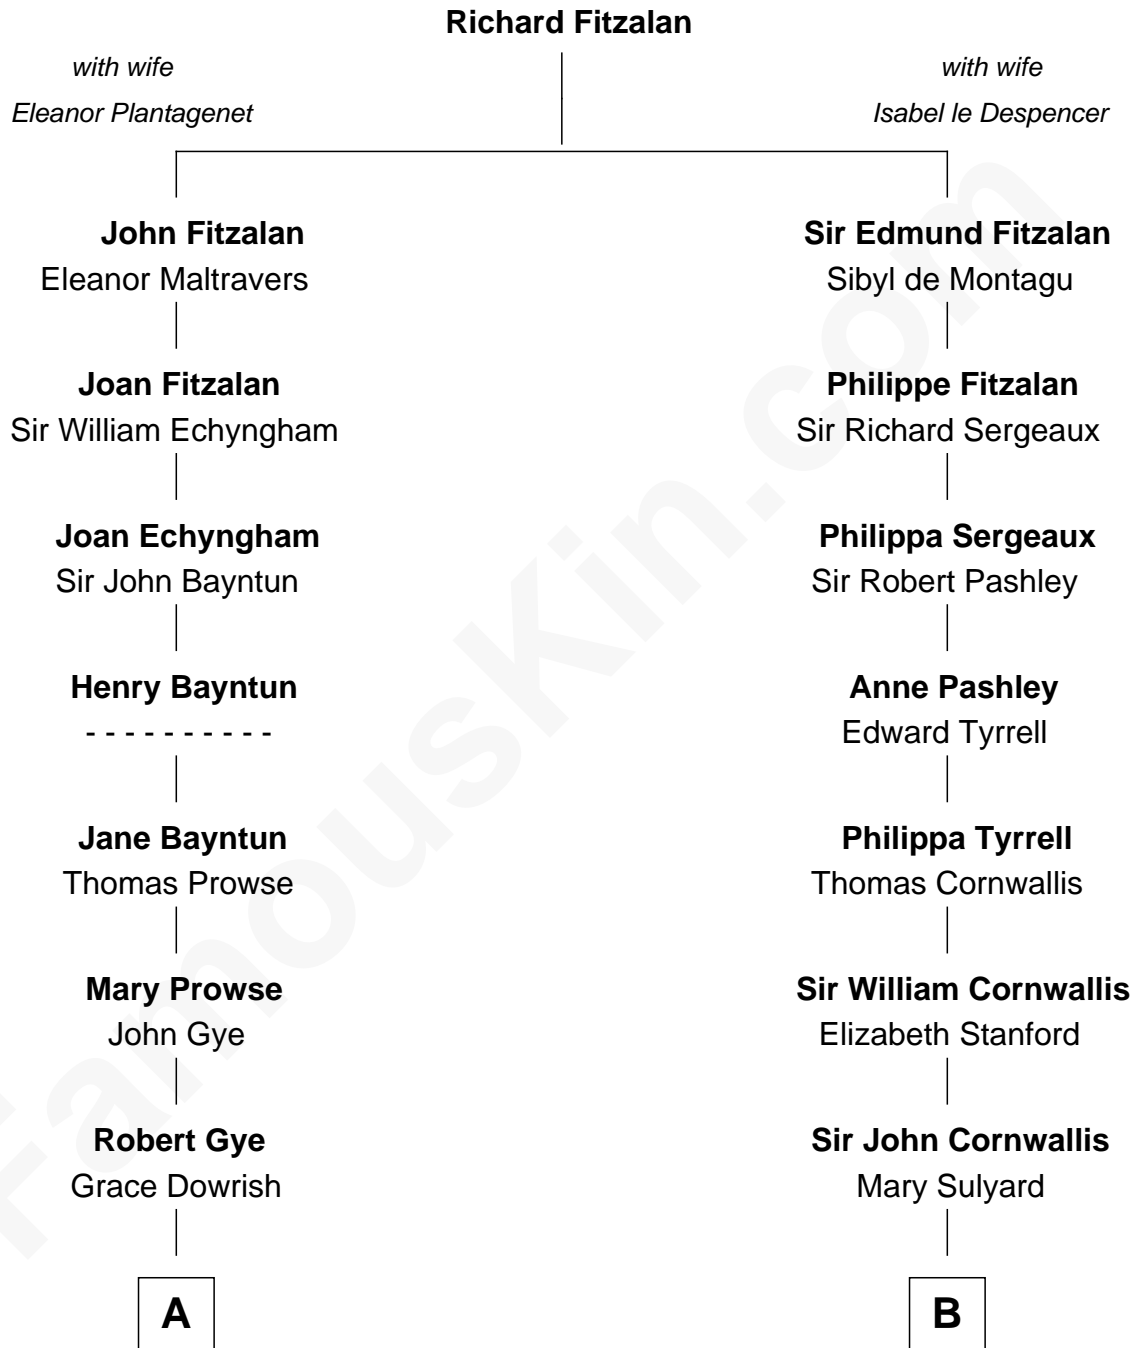

FamousKin.com Relationship Chart of

Sarah Palin

9th Governor of Alaska

18th cousin of

Ellen Louise (Axson) Wilson

First Lady of President Woodrow Wilson

C

Charles Richard Heath

Sarah Sheeran

Sarah Palin

9th Governor of Alaska

D

Rev. Samuel Edward Axson

Margaret Jane Hoyt

Ellen Louise (Axson) Wilson

First Lady of Woodrow Wilson