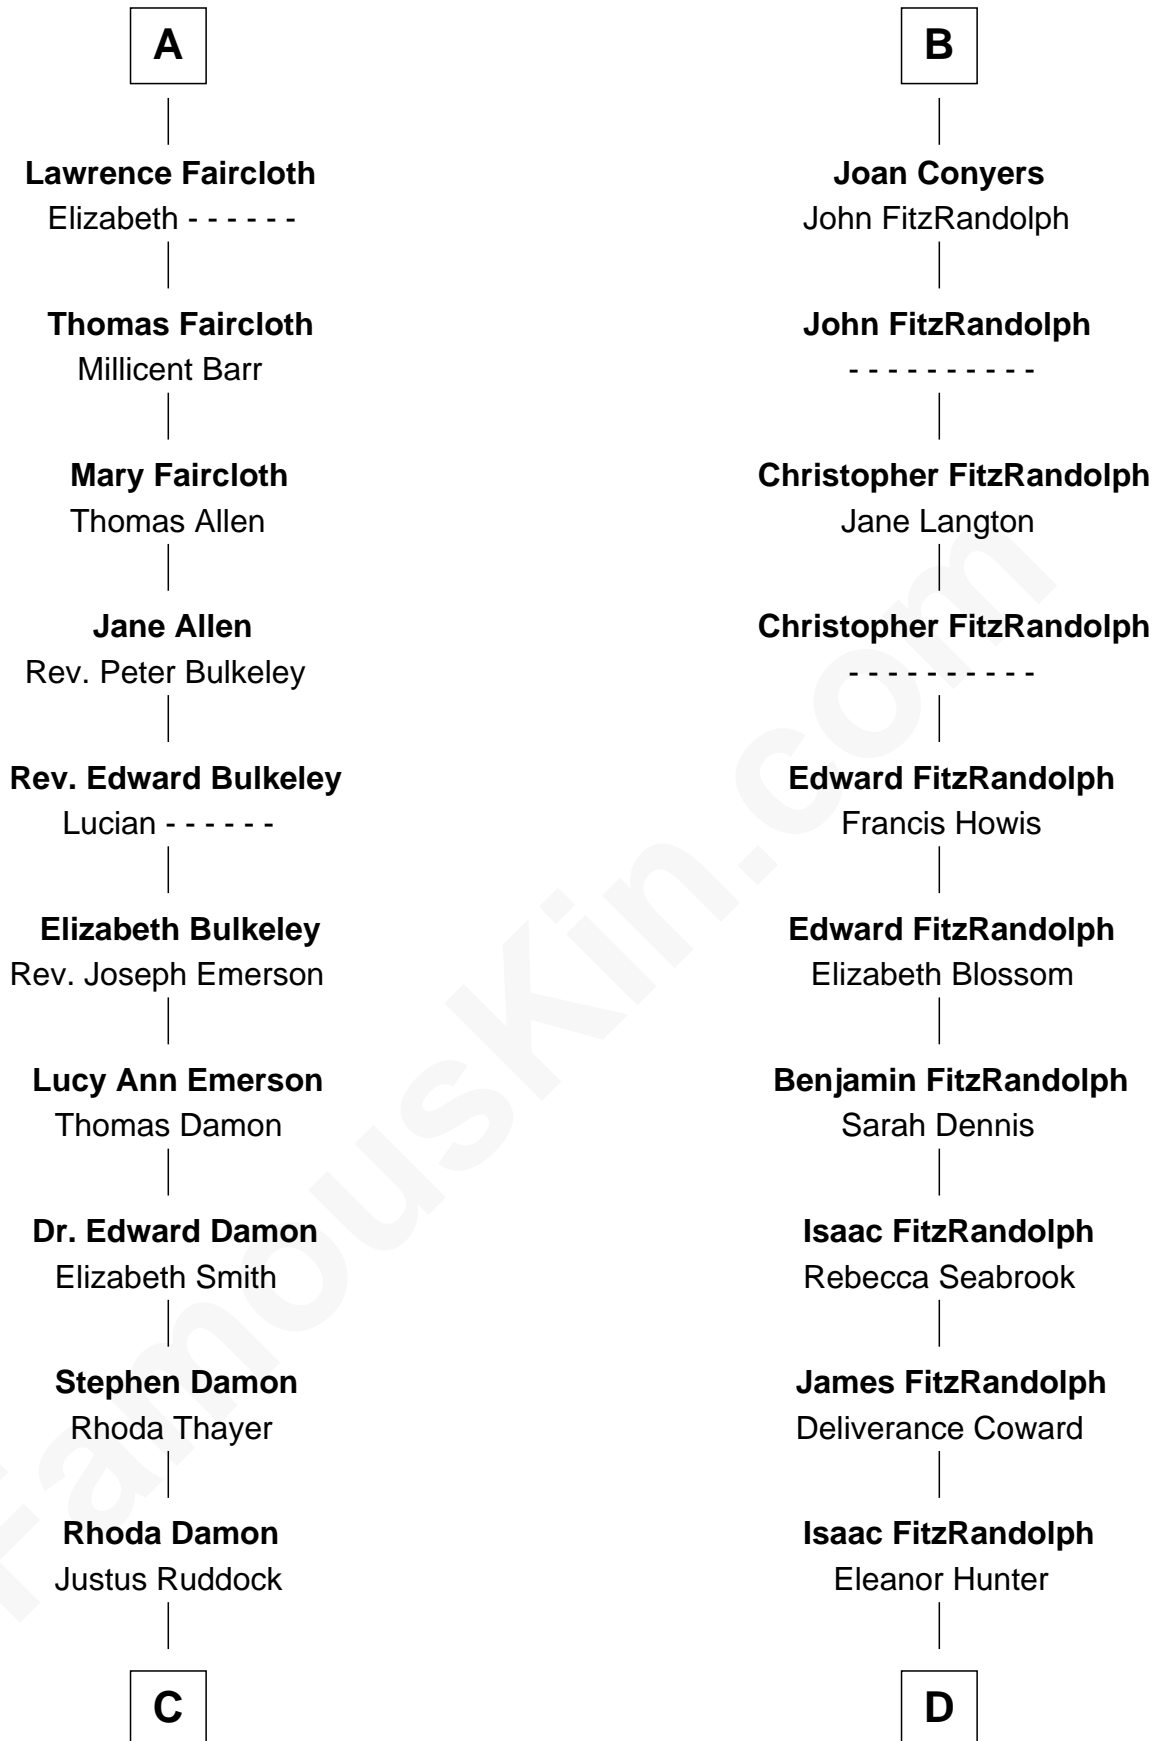

FamousKin.com

Relationship Chart of Sarah Palin

9th Governor of Alaska

19th cousin 2 times removed of

Ellen Louise (Axson) Wilson

First Lady of President Woodrow Wilson

C

Thomas S. Ruddock
Maria Nancy Newell

May Belle Ruddock
Henry Charles Brandt

Nellie Marie Brandt
Charles Francis Heath

Charles Richard Heath
Sarah Sheeran

Sarah Palin
9th Governor of Alaska

D

Rebecca Longstreet FitzRandolph
Rev. Isaac Stockton Keith Axson

Rev. Samuel Edward Axson
Margaret Jane Hoyt

Ellen Louise (Axson) Wilson
First Lady of Woodrow Wilson

FamousKin.com