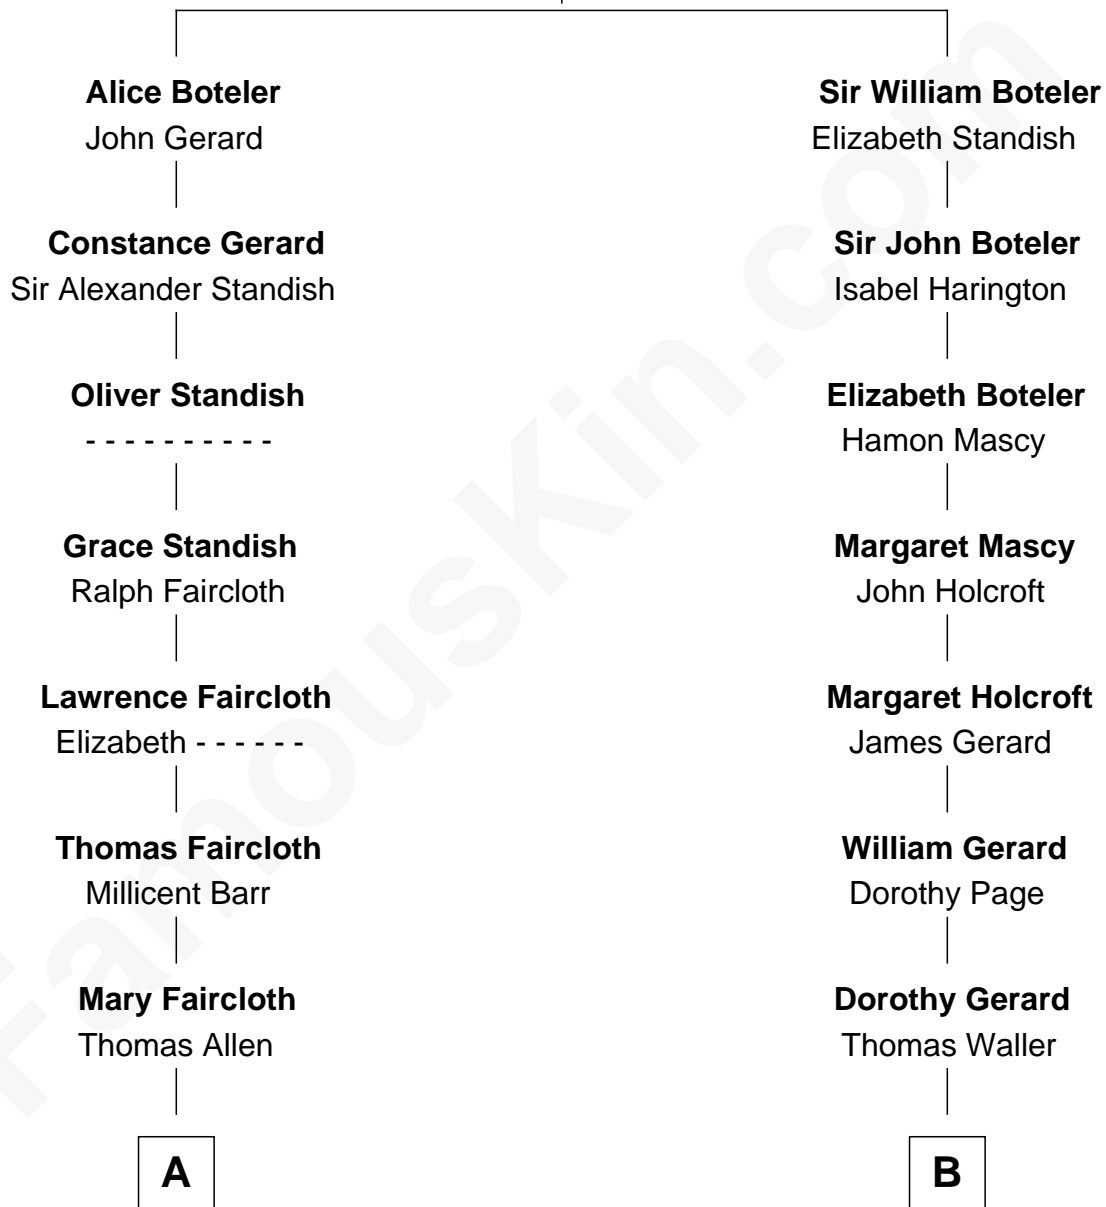

FamousKin.com Relationship Chart of

Sarah Palin

9th Governor of Alaska

17th cousin 1 time removed of

Edith (Bolling) Wilson

First Lady of President Woodrow Wilson

Sir John Boteler

Alice Plumpton

C

—
Charles Richard Heath

Sarah Sheeran

—
Sarah Palin

9th Governor of Alaska

FamousKin.com