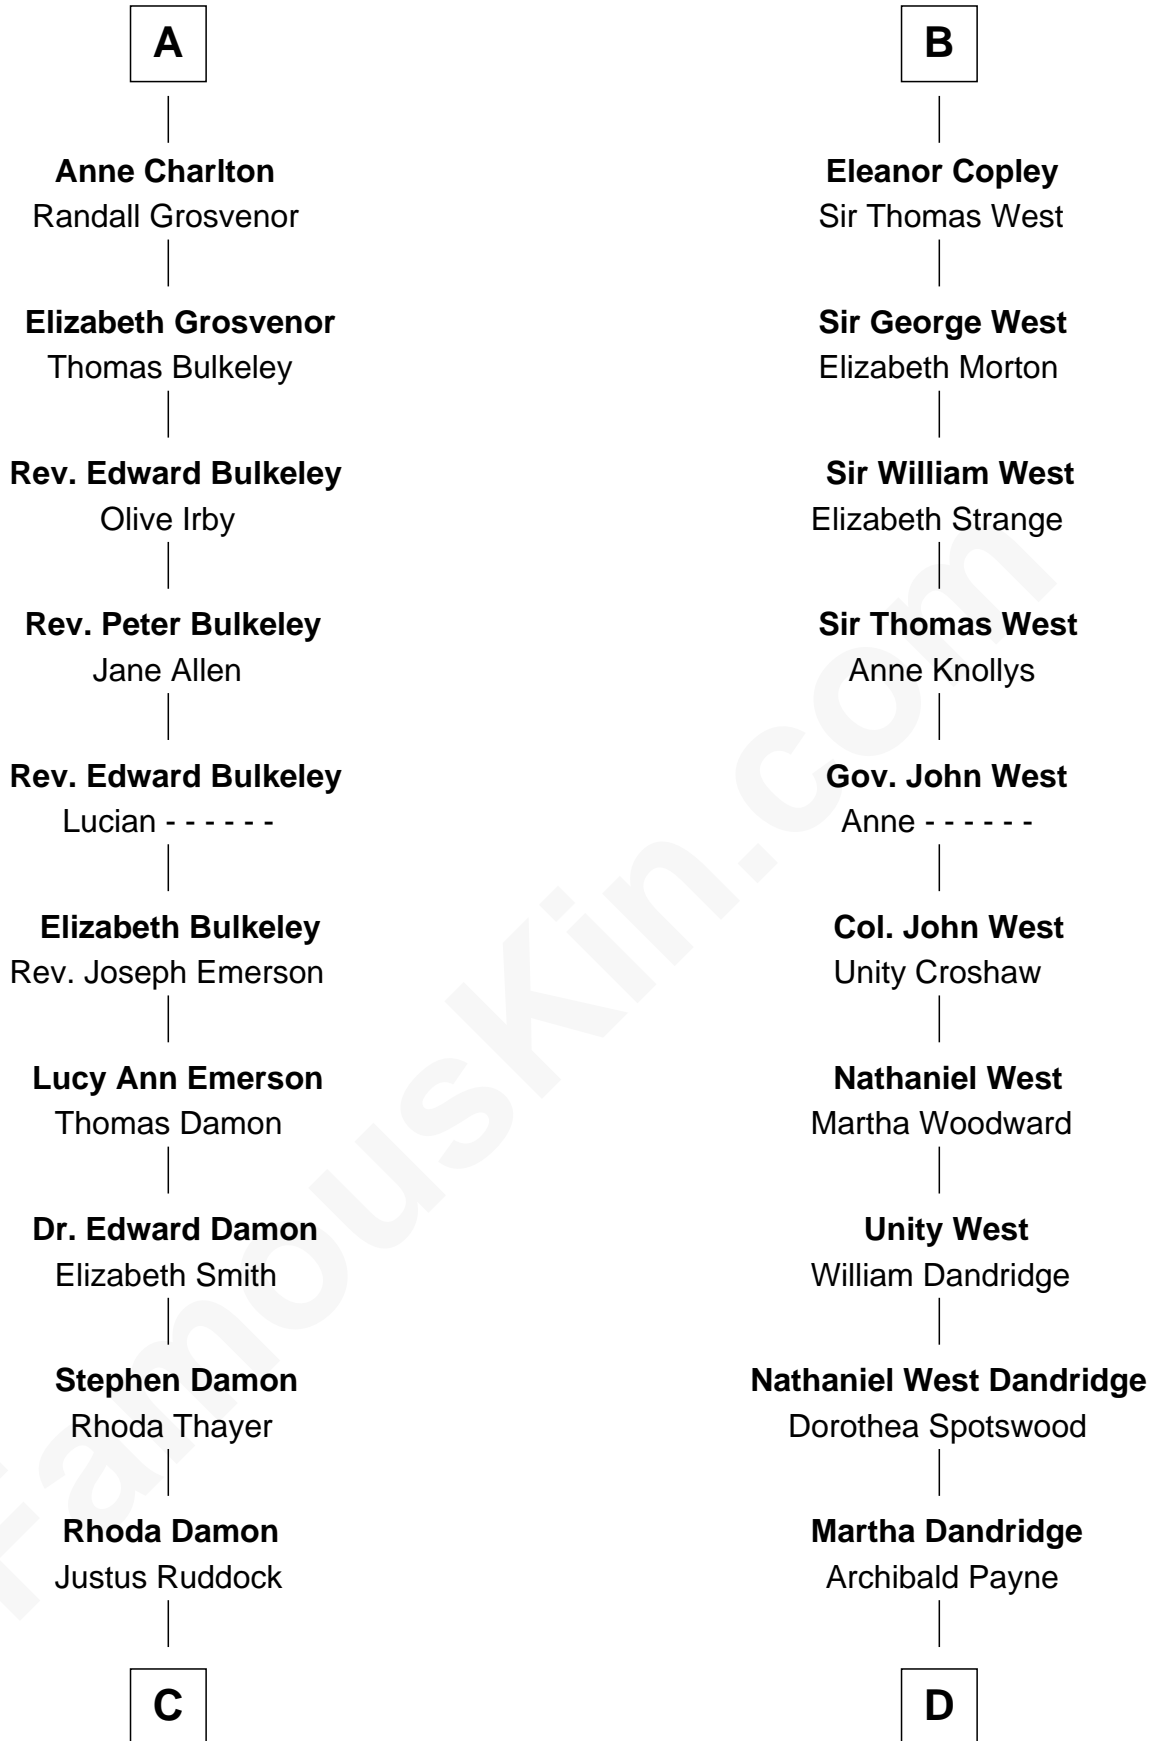

FamousKin.com

Relationship Chart of Sarah Palin

9th Governor of Alaska

20th cousin 1 time removed of

Edith (Bolling) Wilson

First Lady of President Woodrow Wilson

Sir Roger de Somery

Nichole d'Aubenev

C

Thomas S. Ruddock
Maria Nancy Newell

May Belle Ruddock
Henry Charles Brandt

Nellie Marie Brandt
Charles Francis Heath

Charles Richard Heath
Sarah Sheeran

Sarah Palin
9th Governor of Alaska

D

Catherine Payne
Archibald Bolling