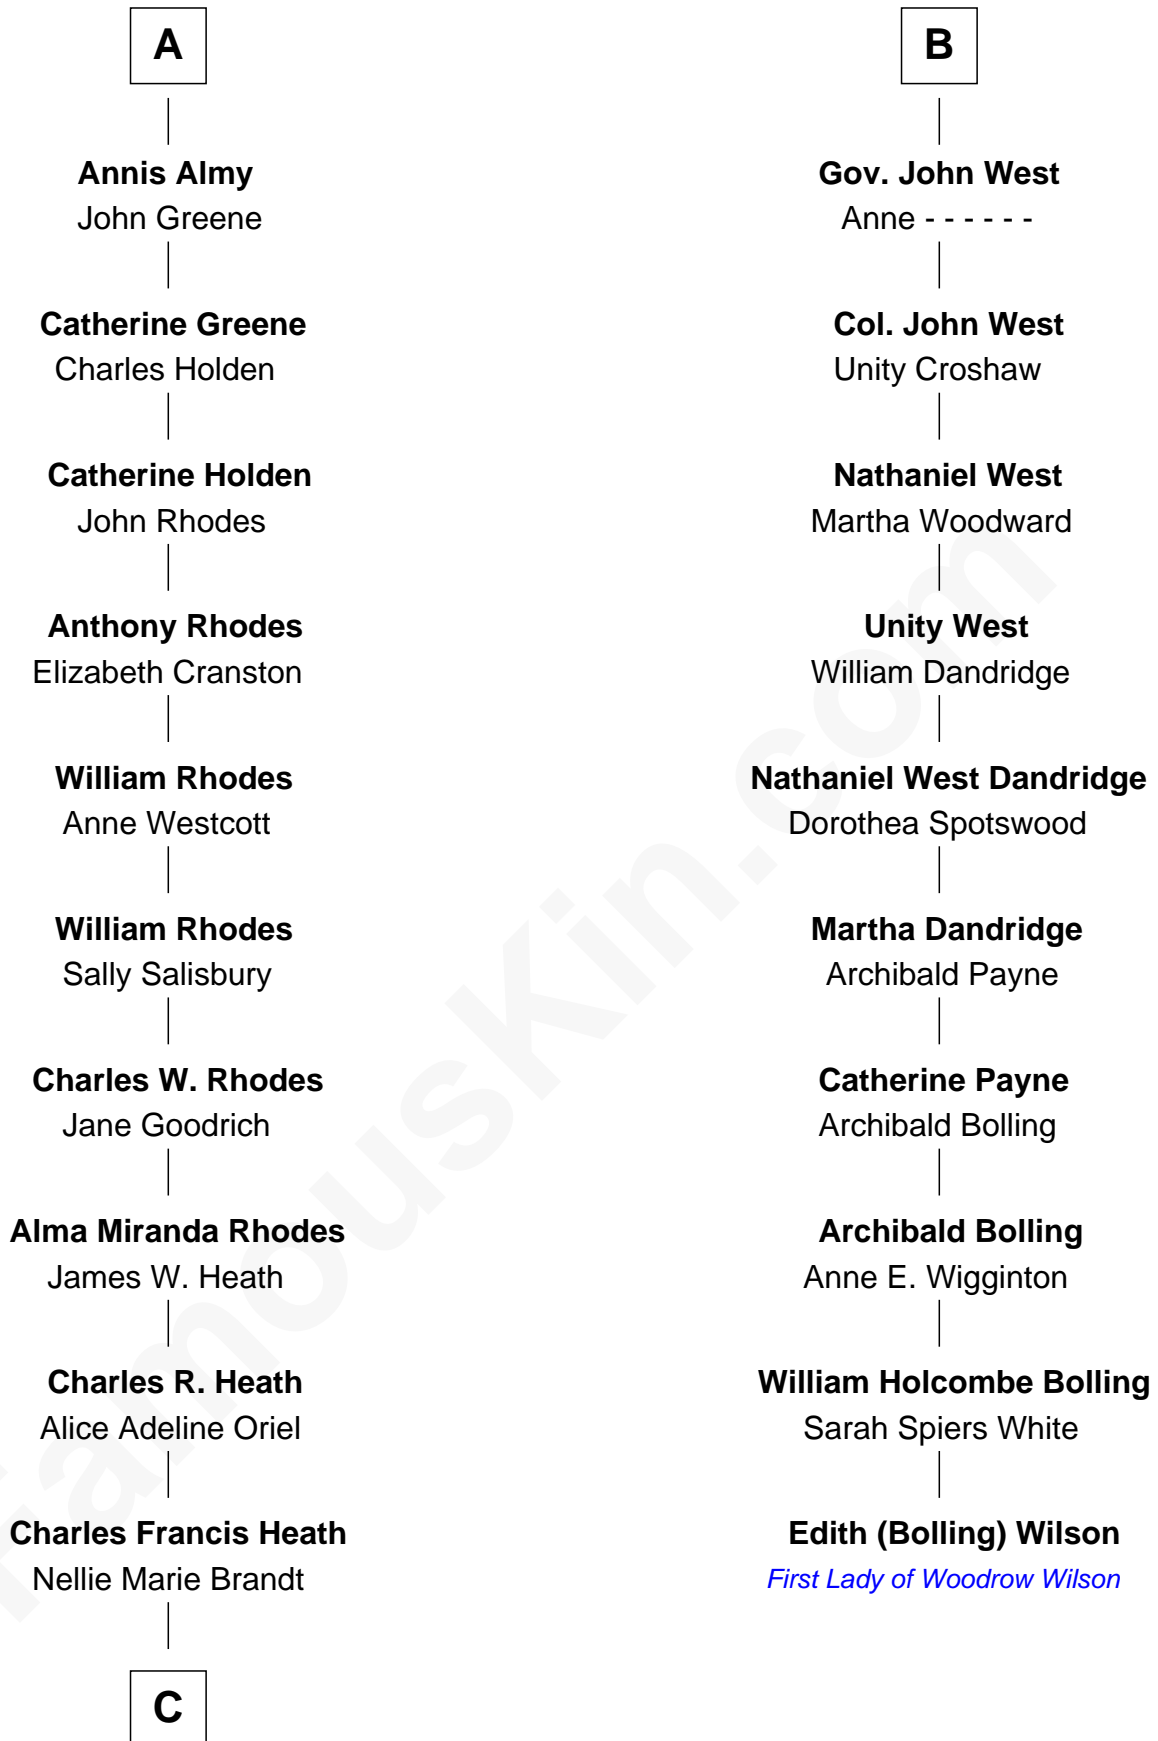

## Relationship Chart of

### Sarah Palin

9th Governor of Alaska

16th cousin 2 times removed of

### Edith (Bolling) Wilson

First Lady of President Woodrow Wilson

**C**

Charles Richard Heath

Sarah Sheeran

Sarah Palin

*9th Governor of Alaska*

FamousKin.com