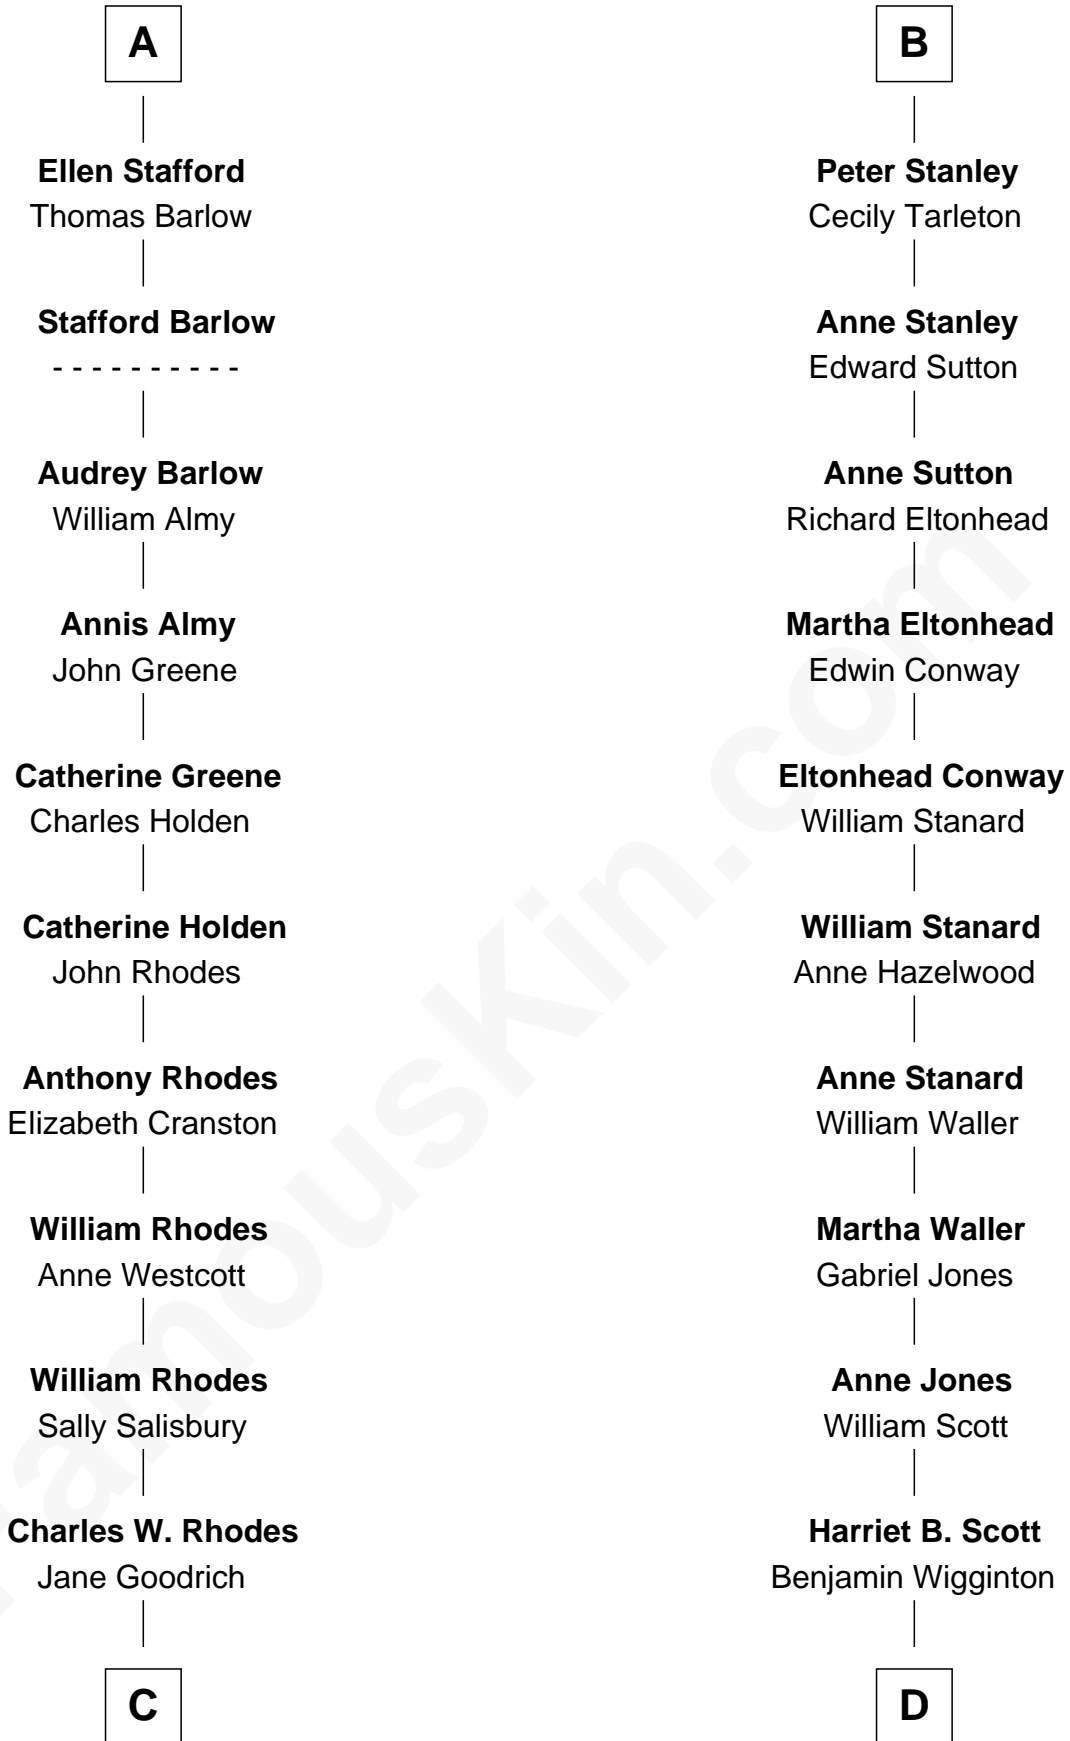

## Relationship Chart of

### Sarah Palin

9th Governor of Alaska

19th cousin 2 times removed of

### Edith (Bolling) Wilson

First Lady of President Woodrow Wilson

**C**

**Alma Miranda Rhodes**

James W. Heath

**Charles R. Heath**

Alice Adeline Oriel

**Charles Francis Heath**

Nellie Marie Brandt

**Charles Richard Heath**

Sarah Sheeran

**Sarah Palin**

*9th Governor of Alaska*

**D**

**Anne E. Wigginton**

Archibald Bolling