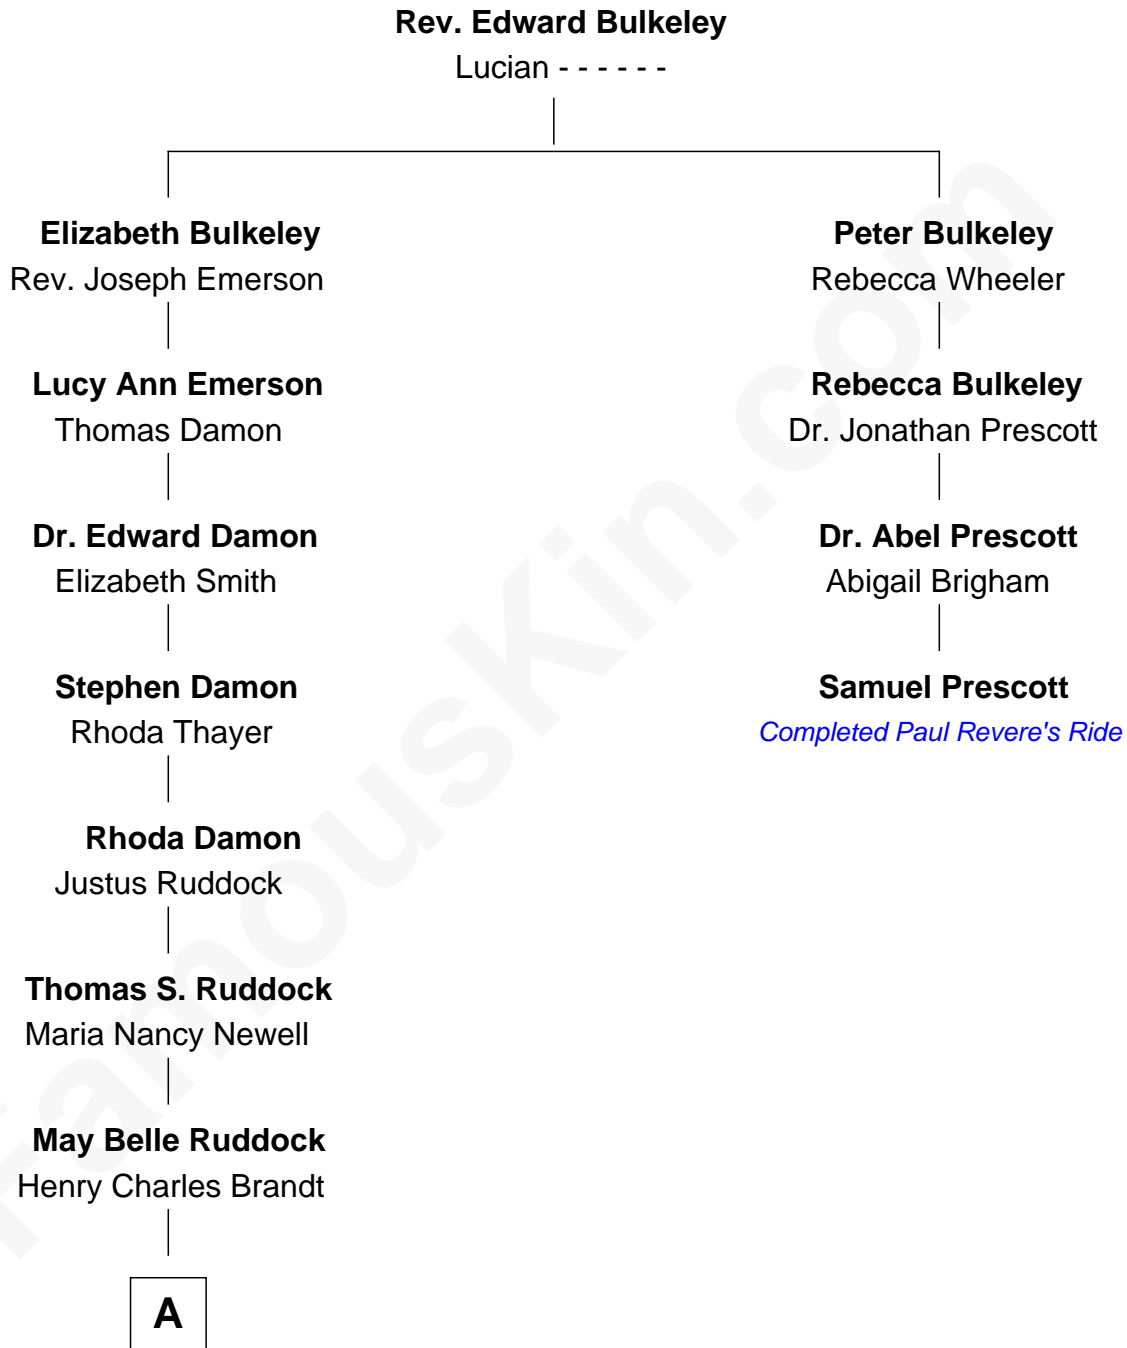

# FamousKin.com Relationship Chart of

**Sarah Palin**

*9th Governor of Alaska*

3rd cousin 6 times removed of

**Samuel Prescott**

*Completed Paul Revere's Midnight Ride*

**A**

—  
**Nellie Marie Brandt**  
Charles Francis Heath

—  
**Charles Richard Heath**  
Sarah Sheeran

—  
**Sarah Palin**  
*9th Governor of Alaska*

FamousKin.com