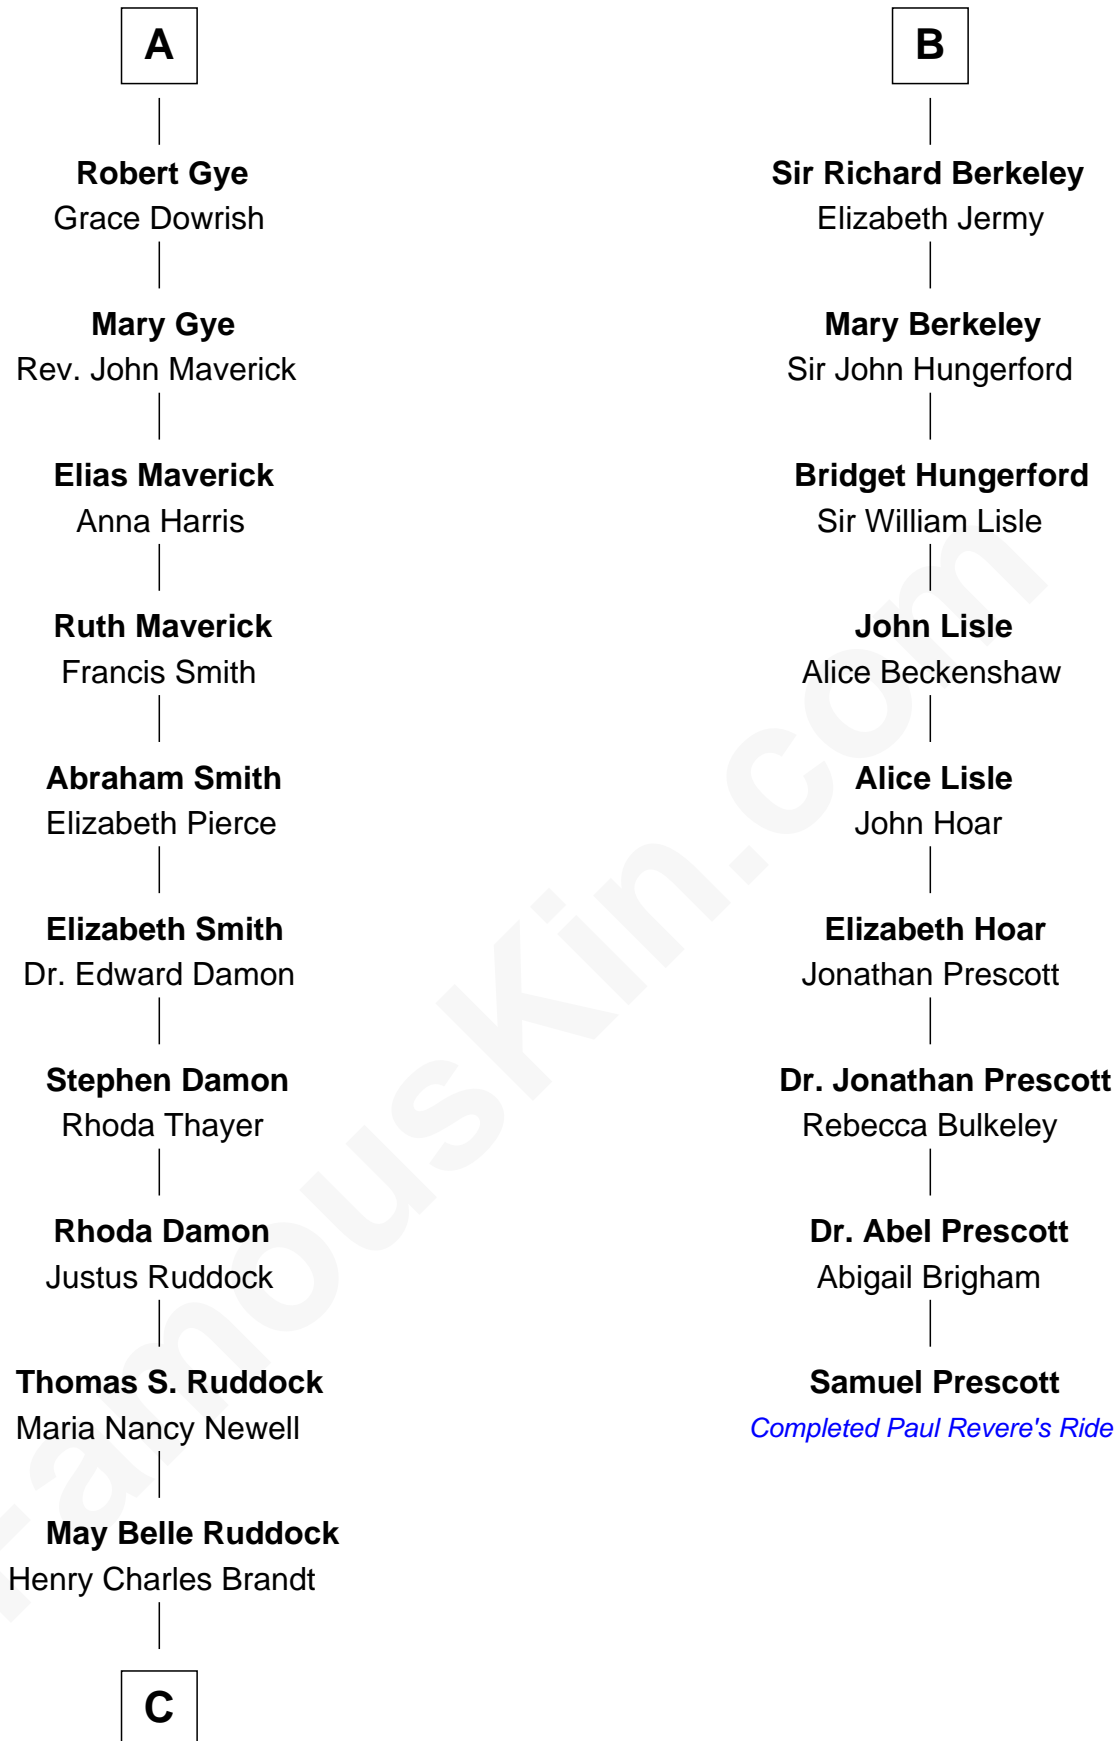

FamousKin.com Relationship Chart of

Sarah Palin

9th Governor of Alaska

15th cousin 4 times removed of

Samuel Prescott

Completed Paul Revere's Midnight Ride

Edmund Fitzalan

Alice de Warenne

C

Nellie Marie Brandt
Charles Francis Heath

Charles Richard Heath
Sarah Sheeran

Sarah Palin
9th Governor of Alaska

FamousKin.com