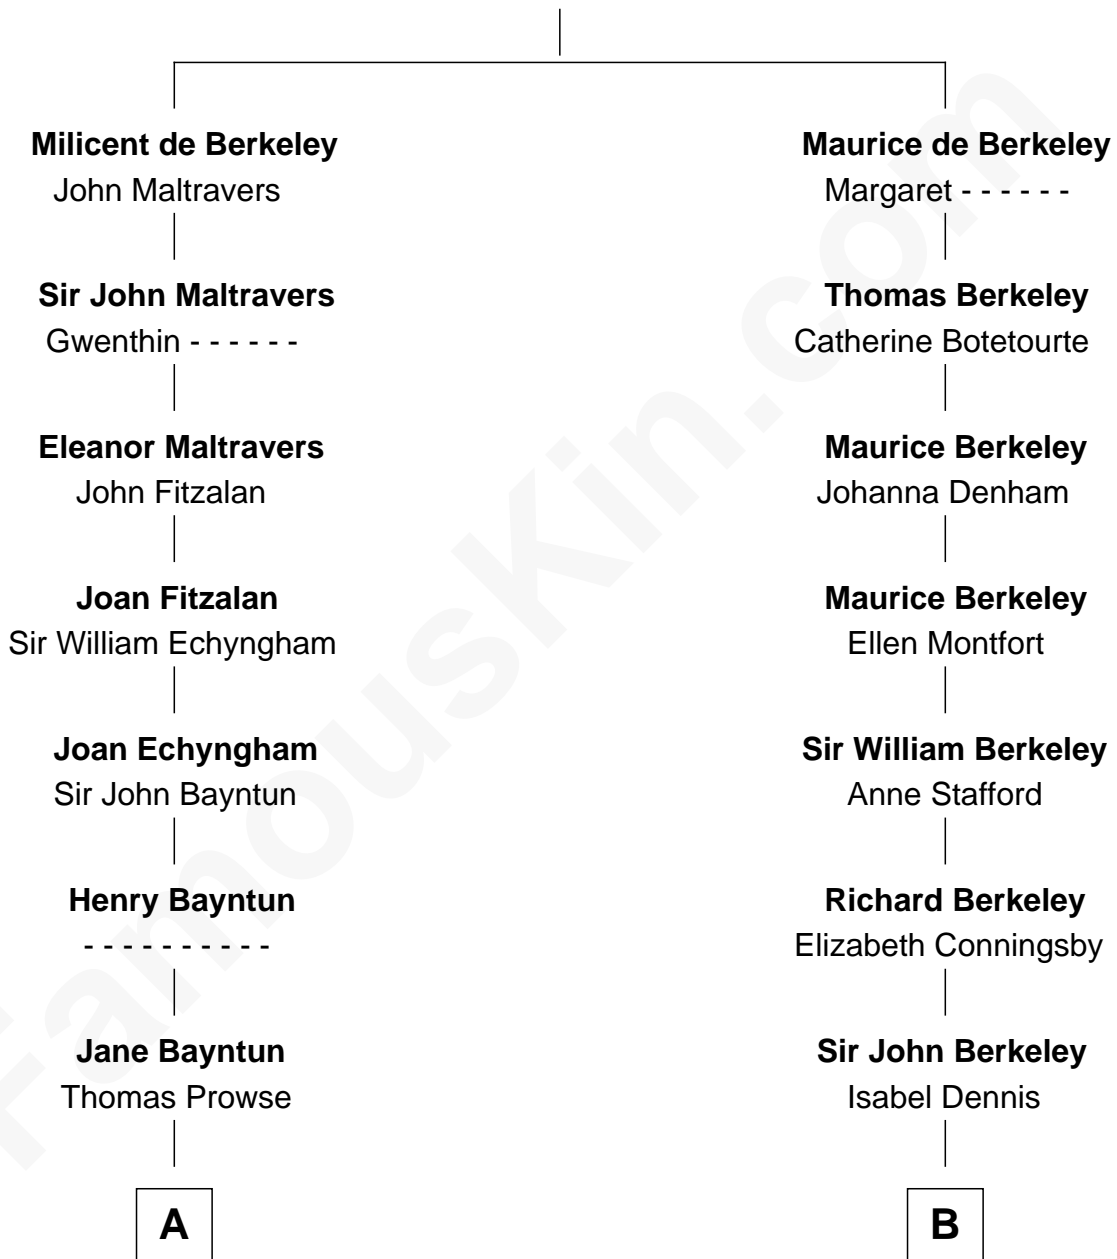

FamousKin.com Relationship Chart of

Sarah Palin

9th Governor of Alaska

15th cousin 5 times removed of

Samuel Prescott

Completed Paul Revere's Midnight Ride

Sir Maurice de Berkeley

Eve la Zouche

C

—
May Belle Ruddock
Henry Charles Brandt

—
Nellie Marie Brandt
Charles Francis Heath

—
Charles Richard Heath
Sarah Sheeran

—
Sarah Palin
9th Governor of Alaska

FamousKin.com