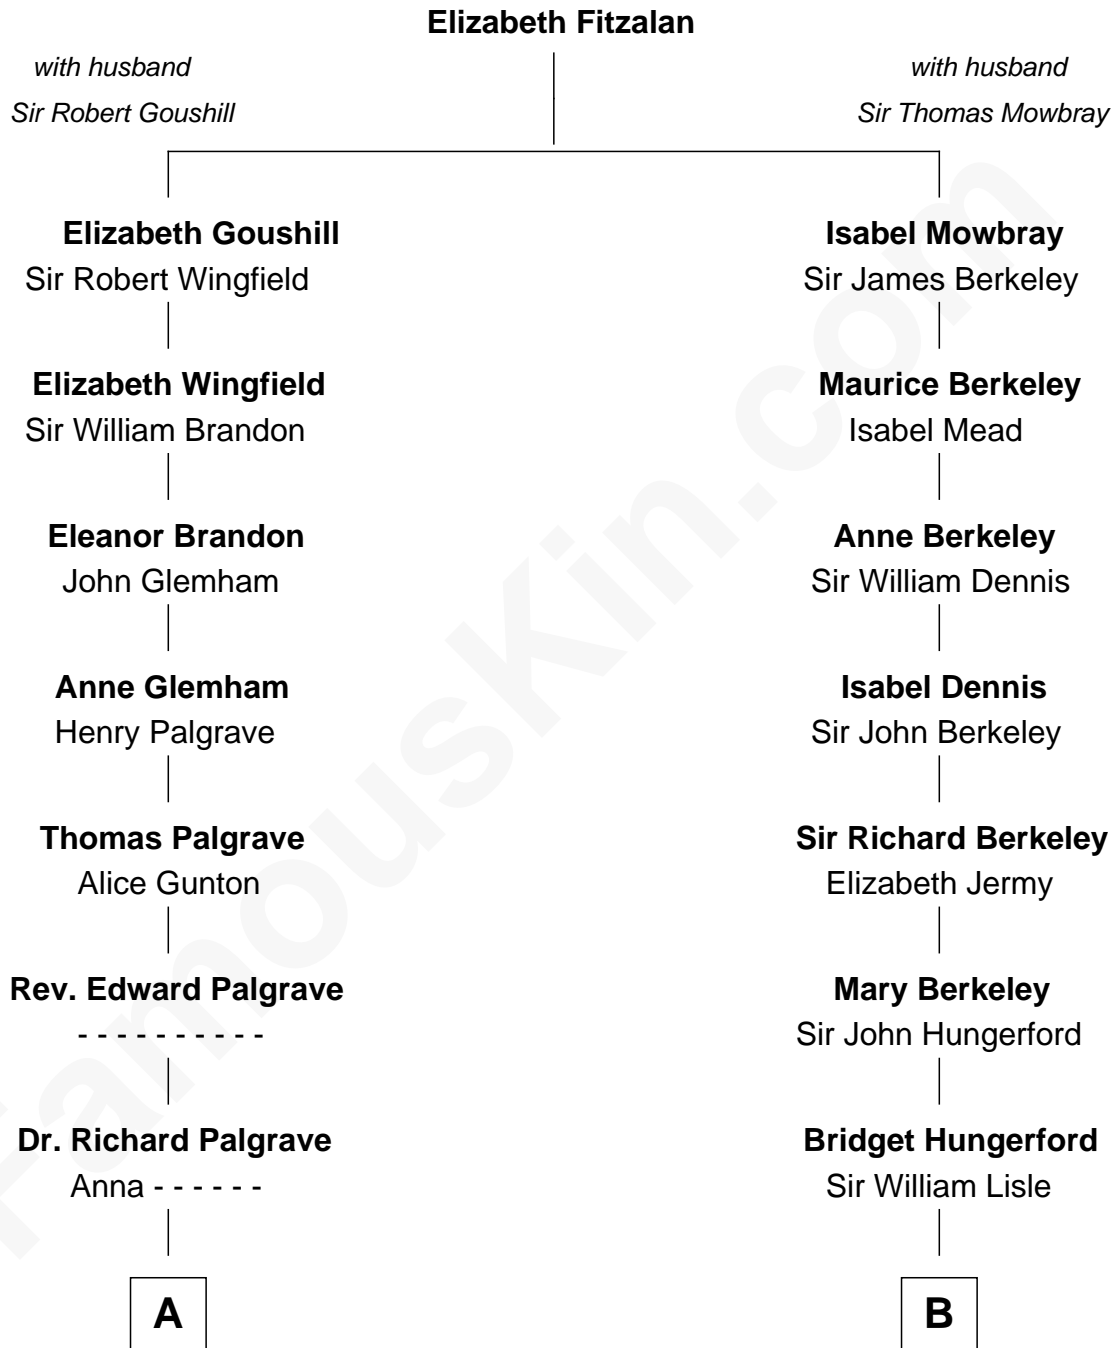

FamousKin.com Relationship Chart of

Sarah Palin

9th Governor of Alaska

12th cousin 7 times removed of

Samuel Prescott

Completed Paul Revere's Midnight Ride

C

—
Charles Francis Heath

Nellie Marie Brandt

—
Charles Richard Heath

Sarah Sheeran

—
Sarah Palin

9th Governor of Alaska

FamousKin.com