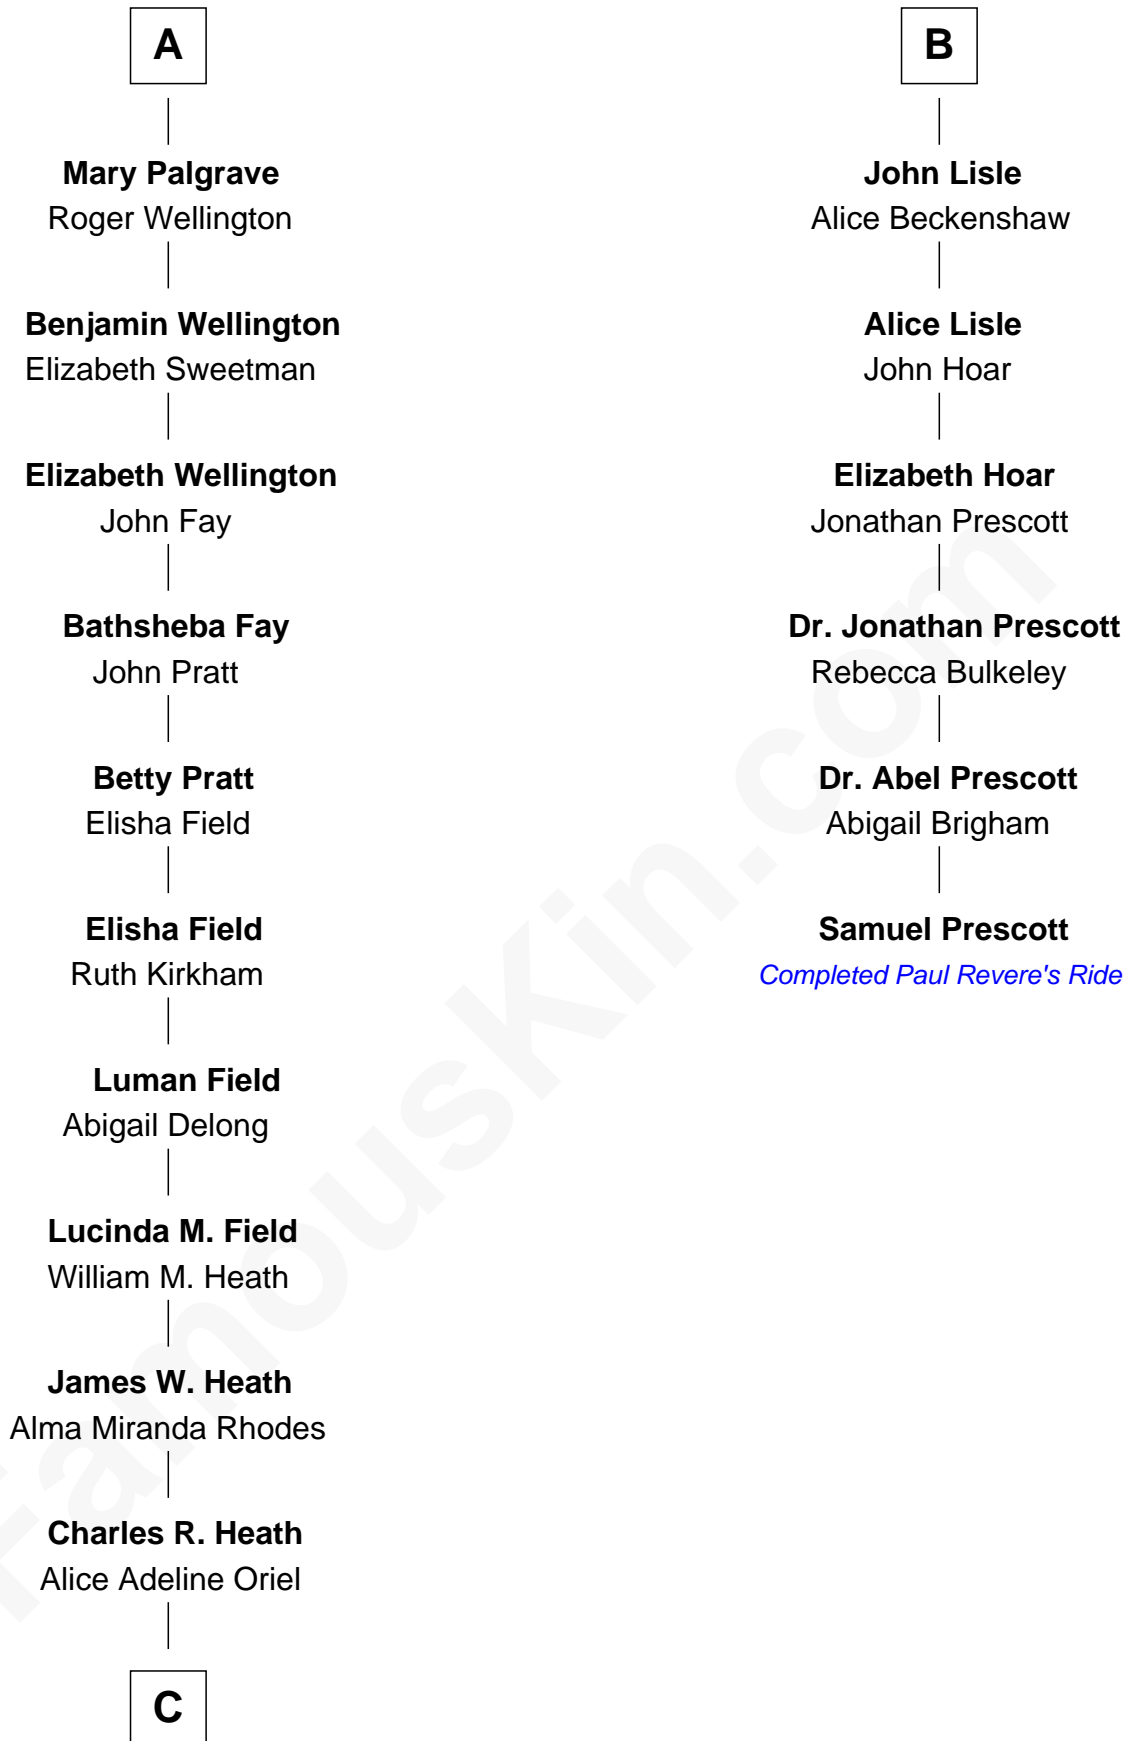

FamousKin.com Relationship Chart of

Sarah Palin

9th Governor of Alaska

12th cousin 7 times removed of

Samuel Prescott

Completed Paul Revere's Midnight Ride

C

—
Charles Francis Heath

Nellie Marie Brandt

—
Charles Richard Heath

Sarah Sheeran

—
Sarah Palin

9th Governor of Alaska

FamousKin.com