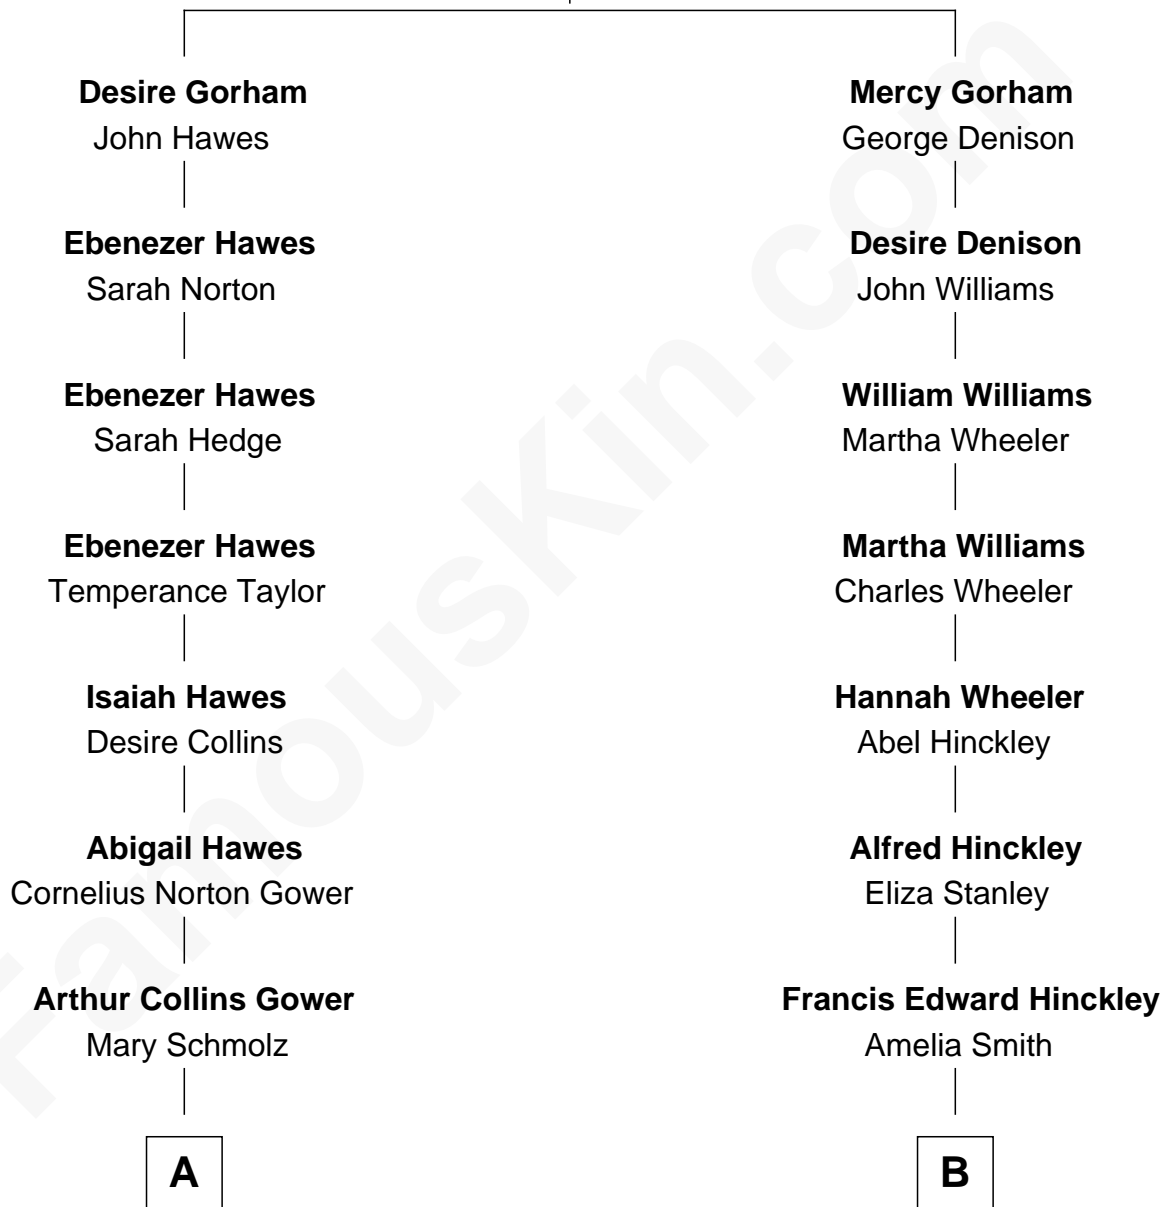

## Relationship Chart of Sarah Palin

9th Governor of Alaska

9th cousin 1 time removed of

**John Hinckley, Jr.**

Shot President Ronald Reagan

**John Gorham**  
Desire Howland

**A**

**James Carl Gower**  
Cora Godfrey Strong

**Helen Louise Gower**  
Clement James Sheeran

**Sarah Sheeran**  
Charles Richard Heath

**Sarah Palin**  
*9th Governor of Alaska*

**B**

**Percival Porter Hinckley**  
Katherine Avilla Warnock

**John Warnock Hinckley**  
Jo Ann Moore

**John Hinckley, Jr.**  
*Shot President Ronald Reagan*