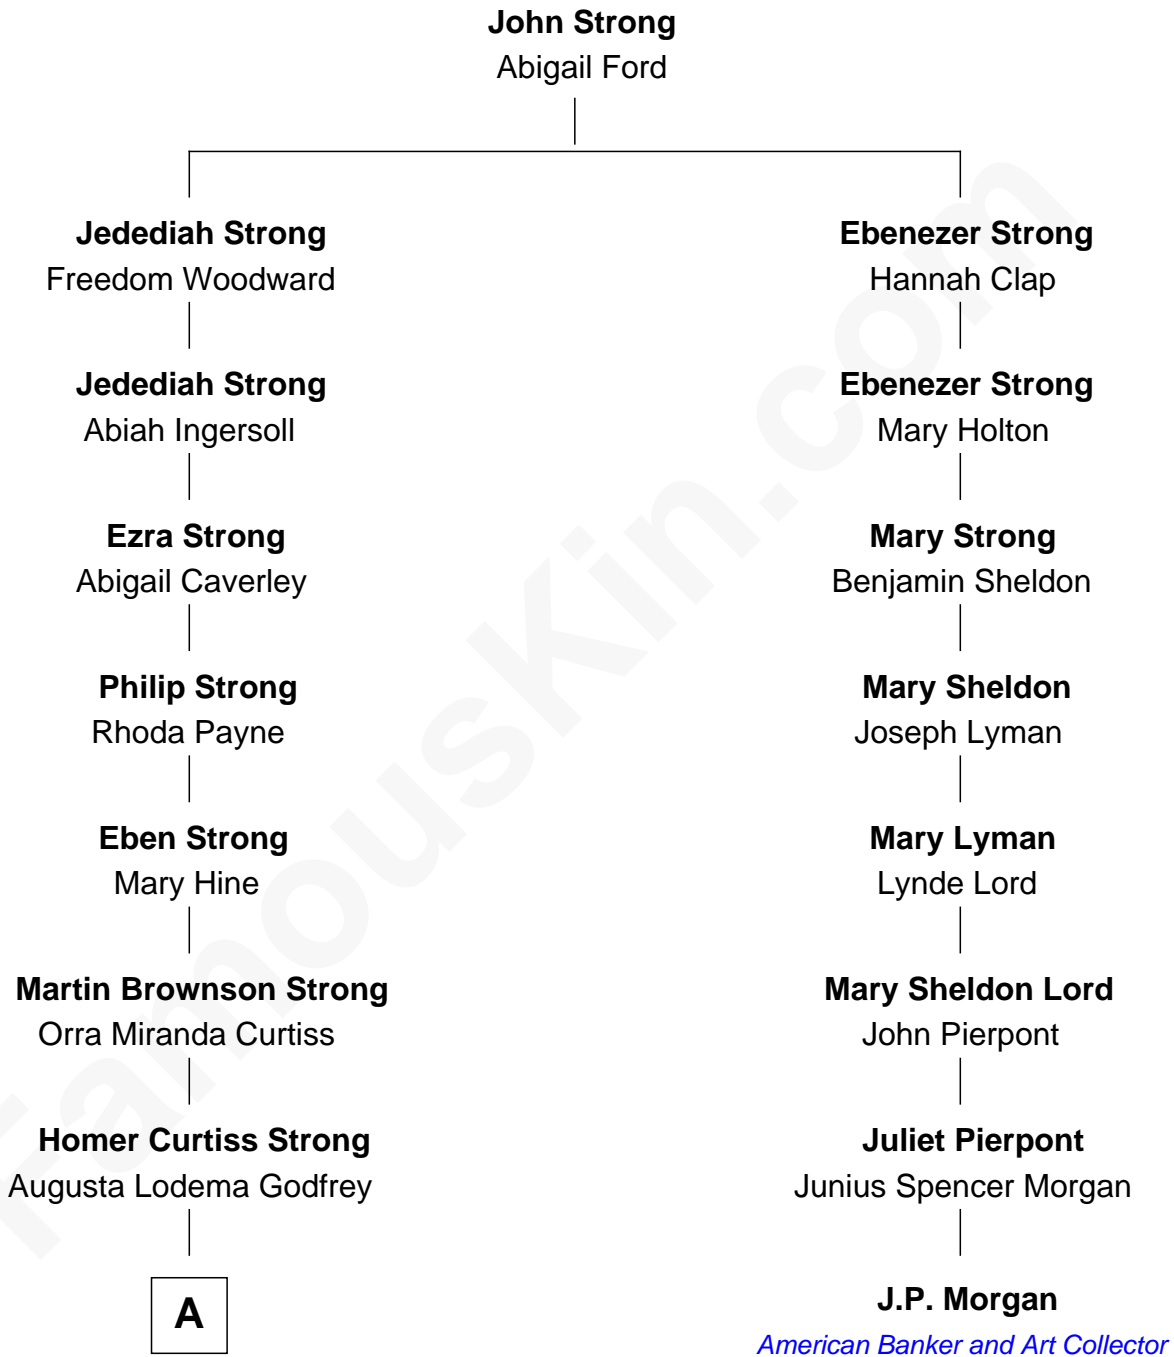

FamousKin.com Relationship Chart of

Sarah Palin

9th Governor of Alaska

7th cousin 3 times removed of

J.P. Morgan

American Banker and Art Collector

A

—
Cora Godfrey Strong

James Carl Gower

—
Helen Louise Gower
Clement James Sheeran

—
Sarah Sheeran
Charles Richard Heath

—
Sarah Palin
9th Governor of Alaska

FamousKin.com